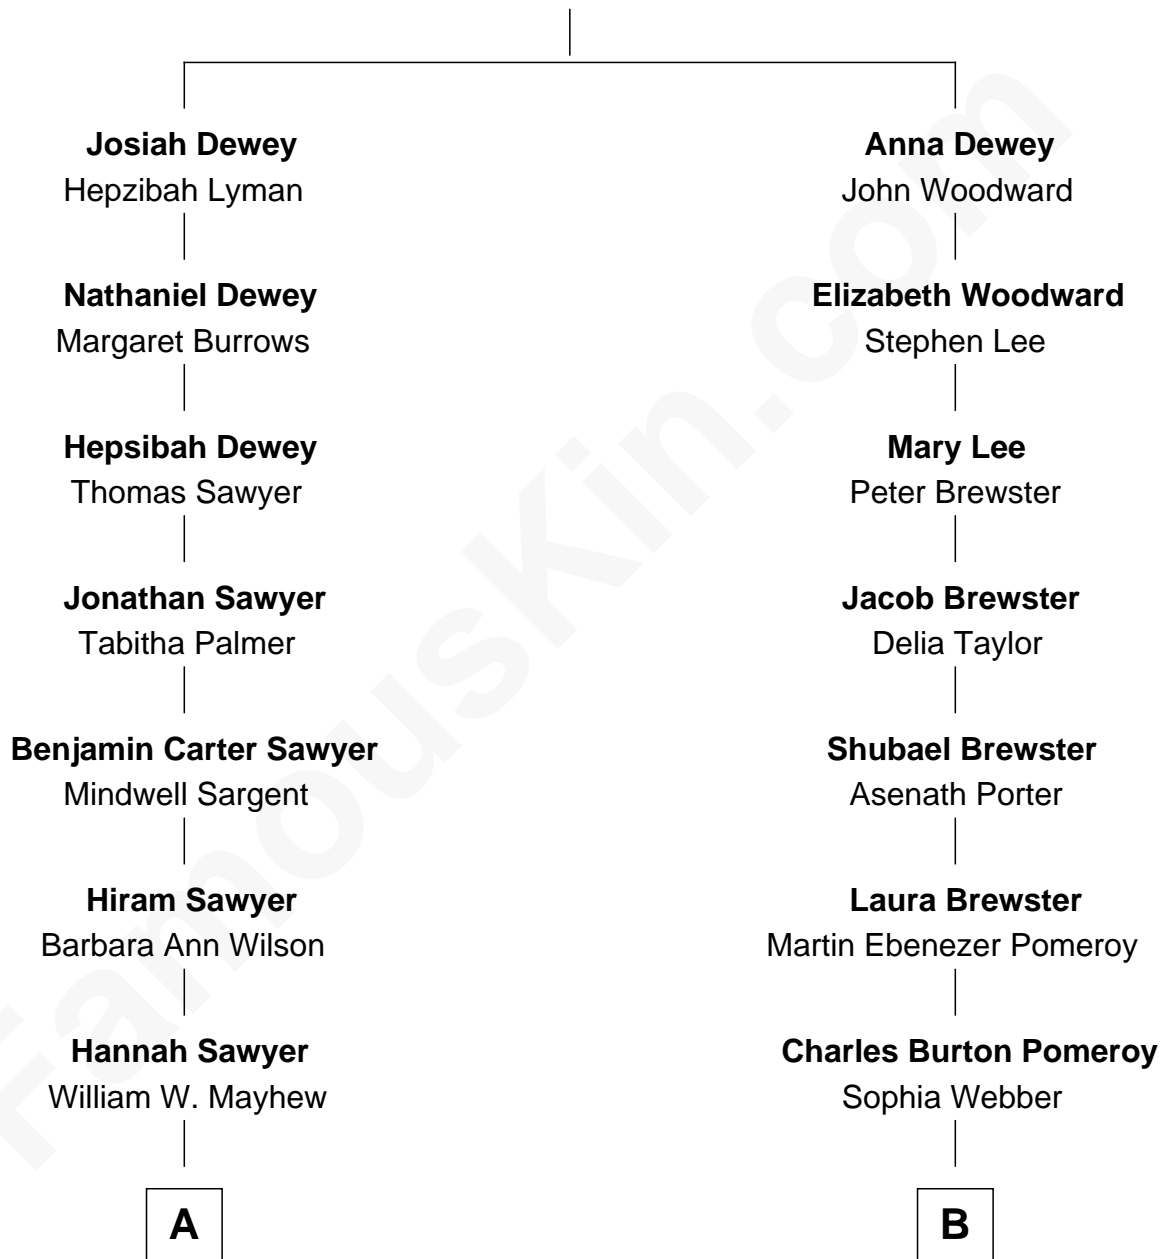

FamousKin.com Relationship Chart of

David Hyde Pierce

Stage, TV, and Movie Actor

9th cousin 1 time removed of

Brewster H. Shaw

NASA Astronaut

Thomas Dewey

Frances - - - - -

A

Sarah B. Mayhew
Rev. Thomas Bennett Hughes

Lorado Thomas Hughes
Mildred E. Sherman

Laura Marie Hughes
George Hyde Pierce

David Hyde Pierce
Stage, TV, and Movie Actor

B

Adelle Pomeroy
John Thomas Shaw

Brewster Hopkinson Shaw
Leone Marguerite Lee

Brewster H. Shaw
NASA Astronaut

FamousKin.com