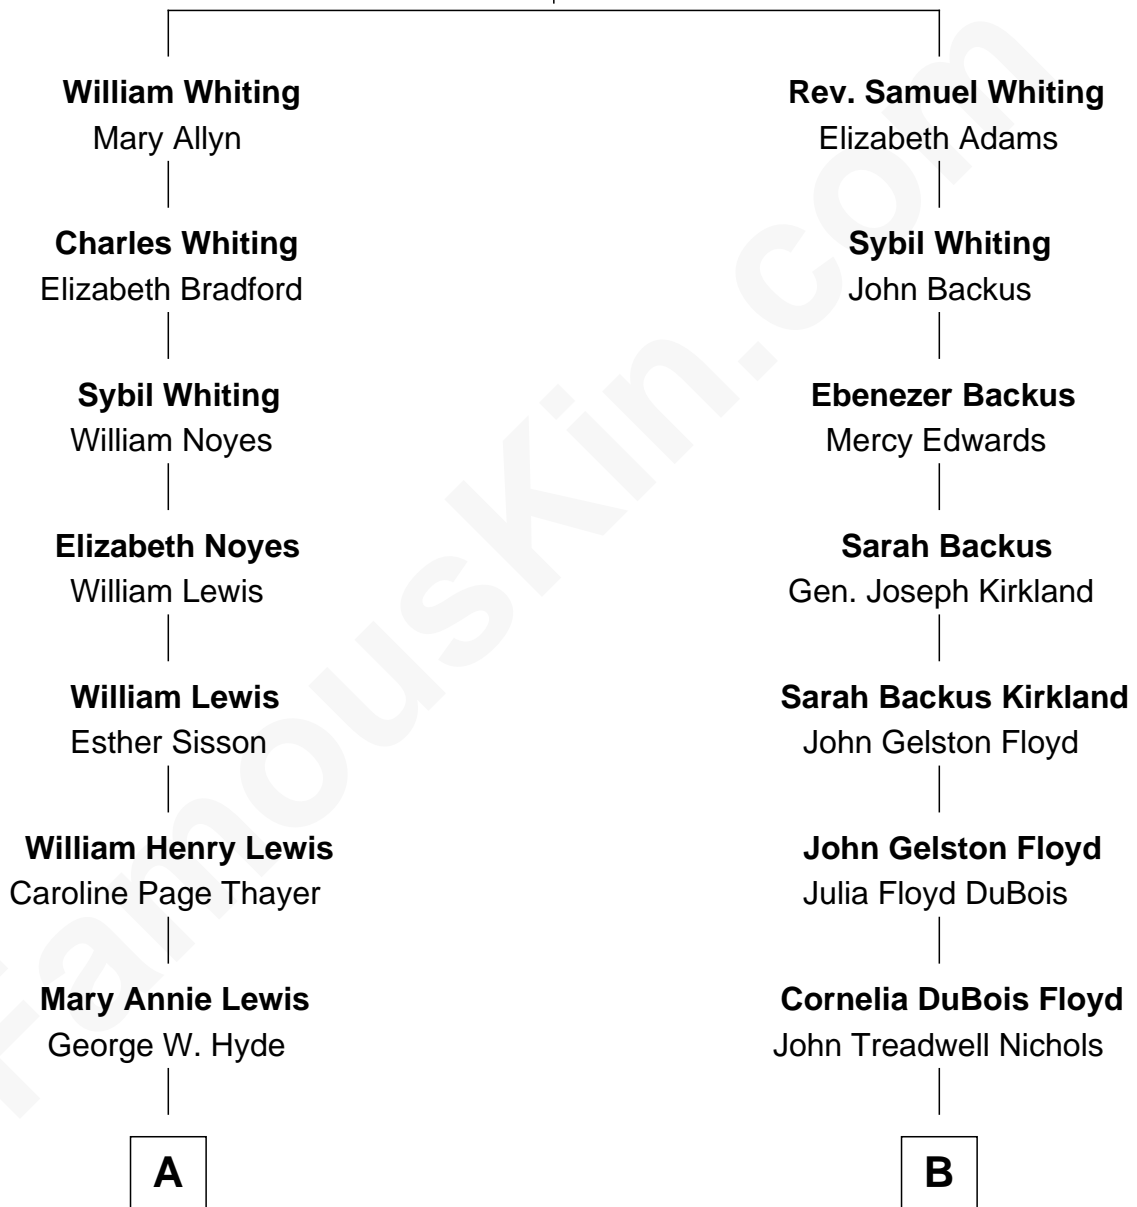

FamousKin.com Relationship Chart of

David Hyde Pierce

Stage, TV, and Movie Actor

8th cousin 1 time removed of

Bill Weld

68th Governor of Massachusetts

Rev. John Whiting

Sybil Collins

A

Helen E. Hyde
Arthur J. Pierce

George Hyde Pierce
Laura Marie Hughes

David Hyde Pierce
Stage, TV, and Movie Actor

B

Mary Blake Nichols
David Weld

Bill Weld
68th Governor of Massachusetts

FamousKin.com