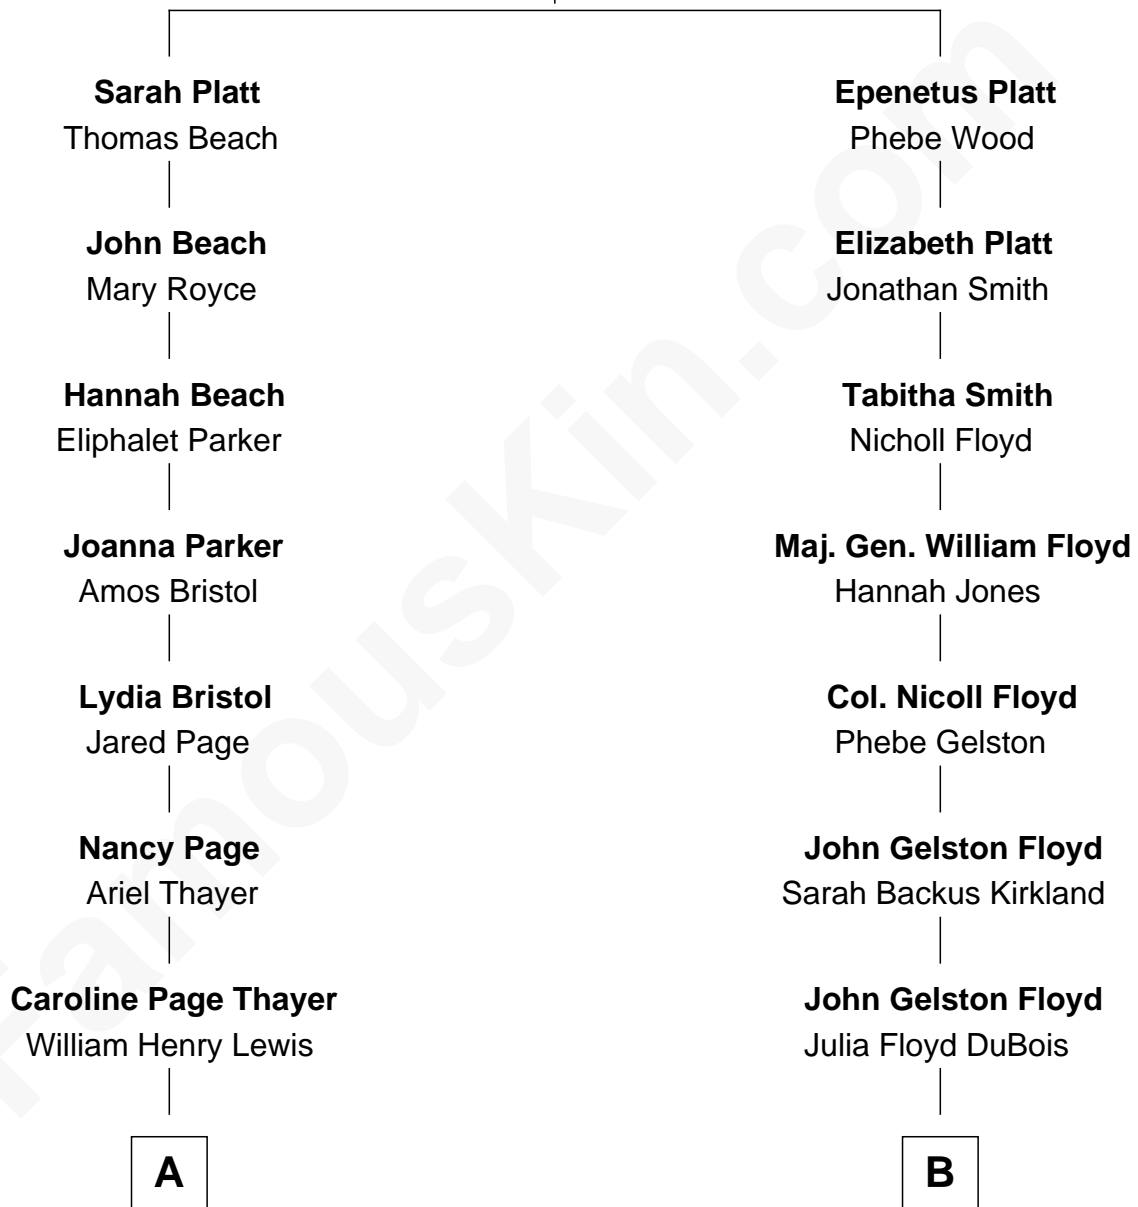

FamousKin.com Relationship Chart of

David Hyde Pierce

Stage, TV, and Movie Actor

9th cousin 1 time removed of

Bill Weld

68th Governor of Massachusetts

Richard Platt

Mary Wood

A

Mary Annie Lewis

George W. Hyde

Helen E. Hyde

Arthur J. Pierce

George Hyde Pierce

Laura Marie Hughes

David Hyde Pierce