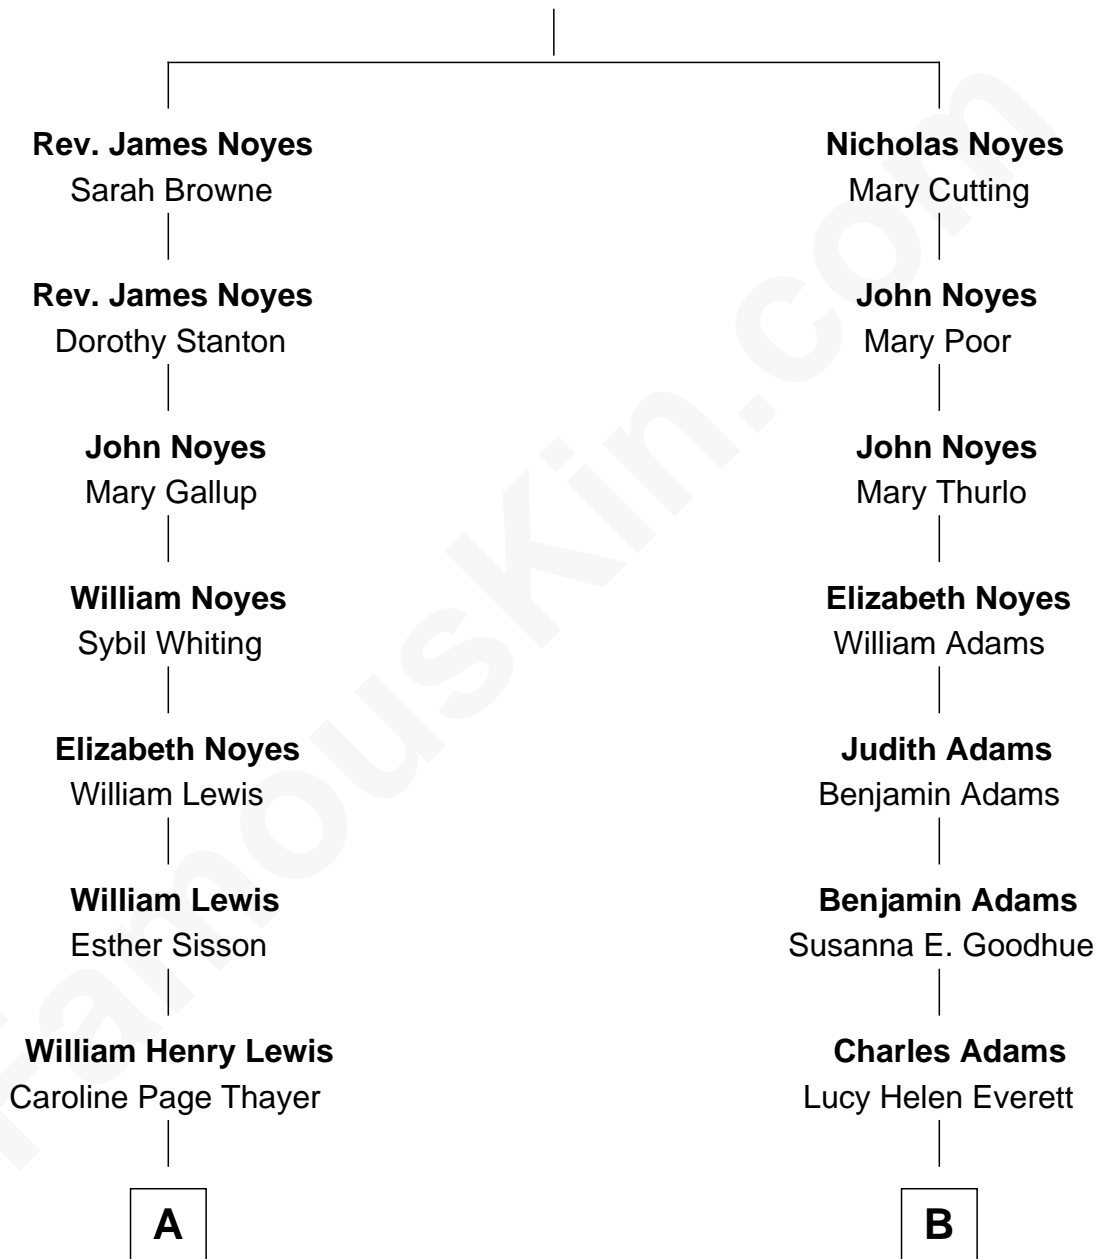

FamousKin.com Relationship Chart of

David Hyde Pierce

Stage, TV, and Movie Actor

8th cousin 2 times removed of

Helen Keller

Author and Activist

Rev. William Noyes

Ann Parker

A

Mary Annie Lewis

George W. Hyde

Helen E. Hyde

Arthur J. Pierce

George Hyde Pierce

Laura Marie Hughes

David Hyde Pierce