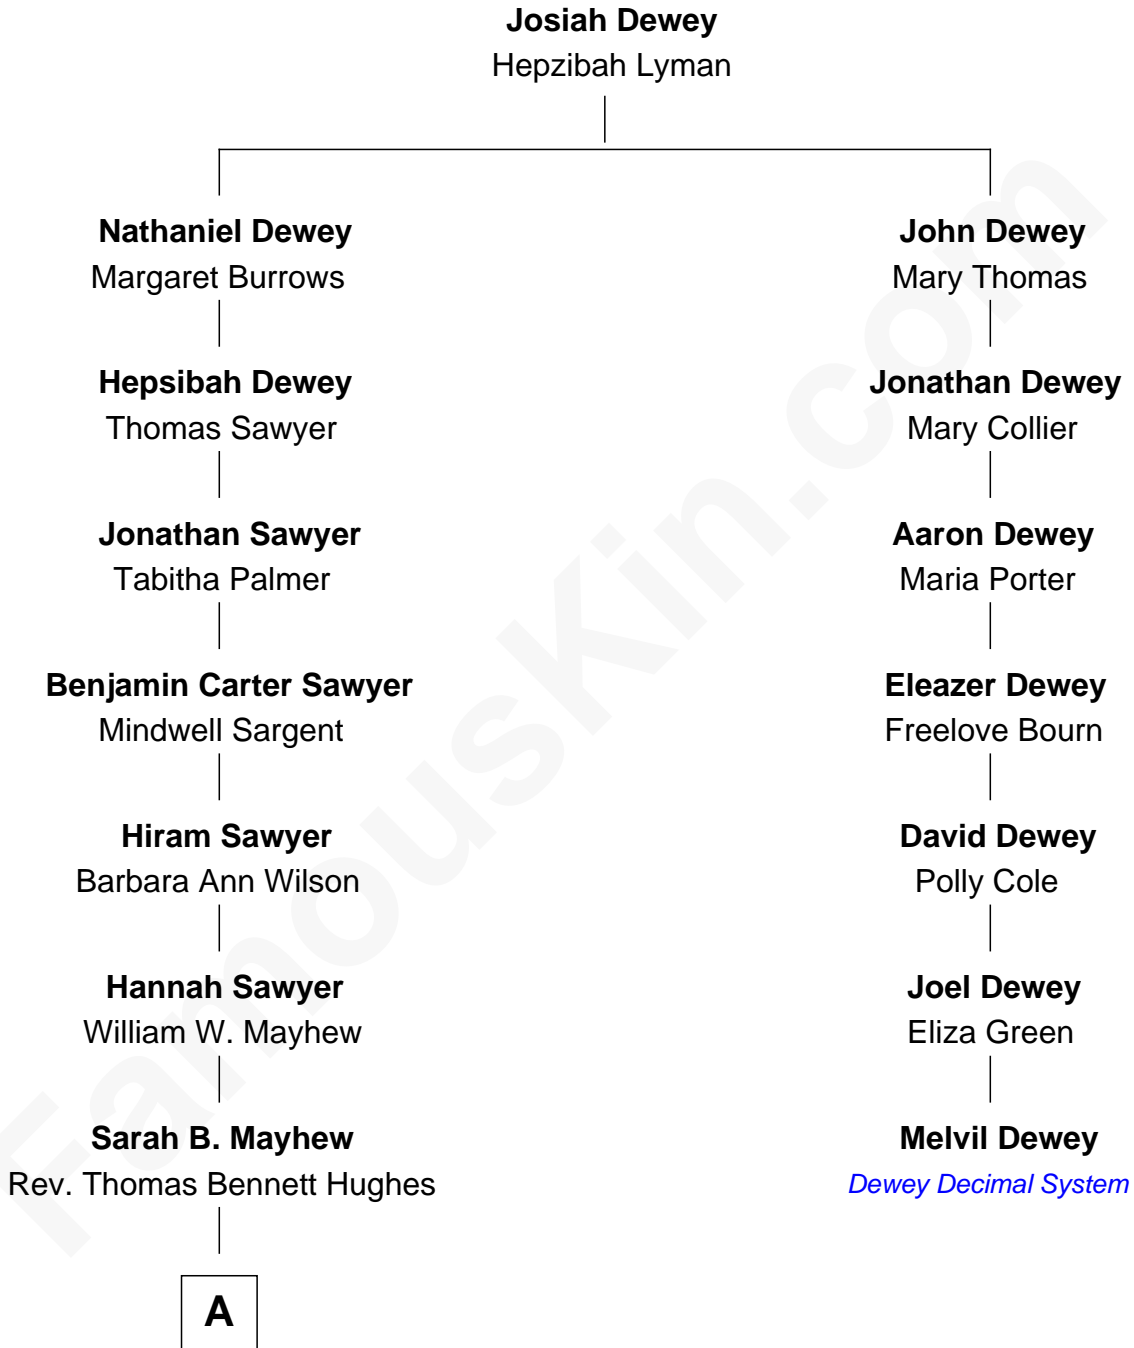

FamousKin.com Relationship Chart of

David Hyde Pierce

Stage, TV, and Movie Actor

6th cousin 3 times removed of

Melvil Dewey

Inventor of the Dewey Decimal System

A

|
Lorado Thomas Hughes

Mildred E. Sherman

|
Laura Marie Hughes

George Hyde Pierce

|
David Hyde Pierce

Stage, TV, and Movie Actor

FamousKin.com