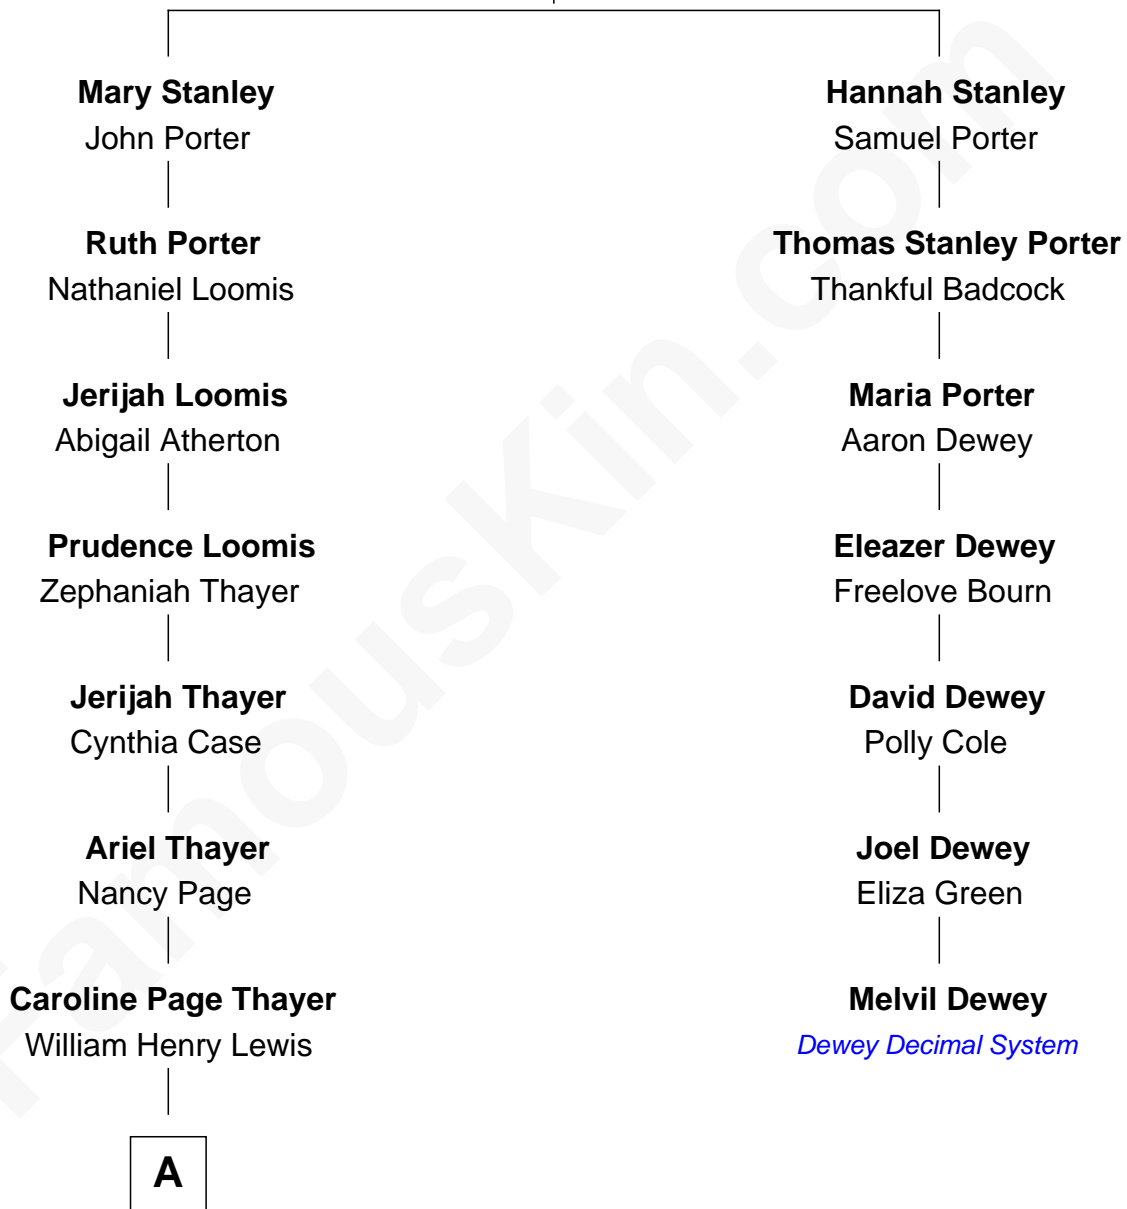

FamousKin.com Relationship Chart of

David Hyde Pierce

Stage, TV, and Movie Actor

6th cousin 4 times removed of

Melvil Dewey

Inventor of the Dewey Decimal System

Thomas Stanley

Bennett Tritton

A

—
Mary Annie Lewis

George W. Hyde

—
Helen E. Hyde

Arthur J. Pierce

—
George Hyde Pierce

Laura Marie Hughes

—
David Hyde Pierce