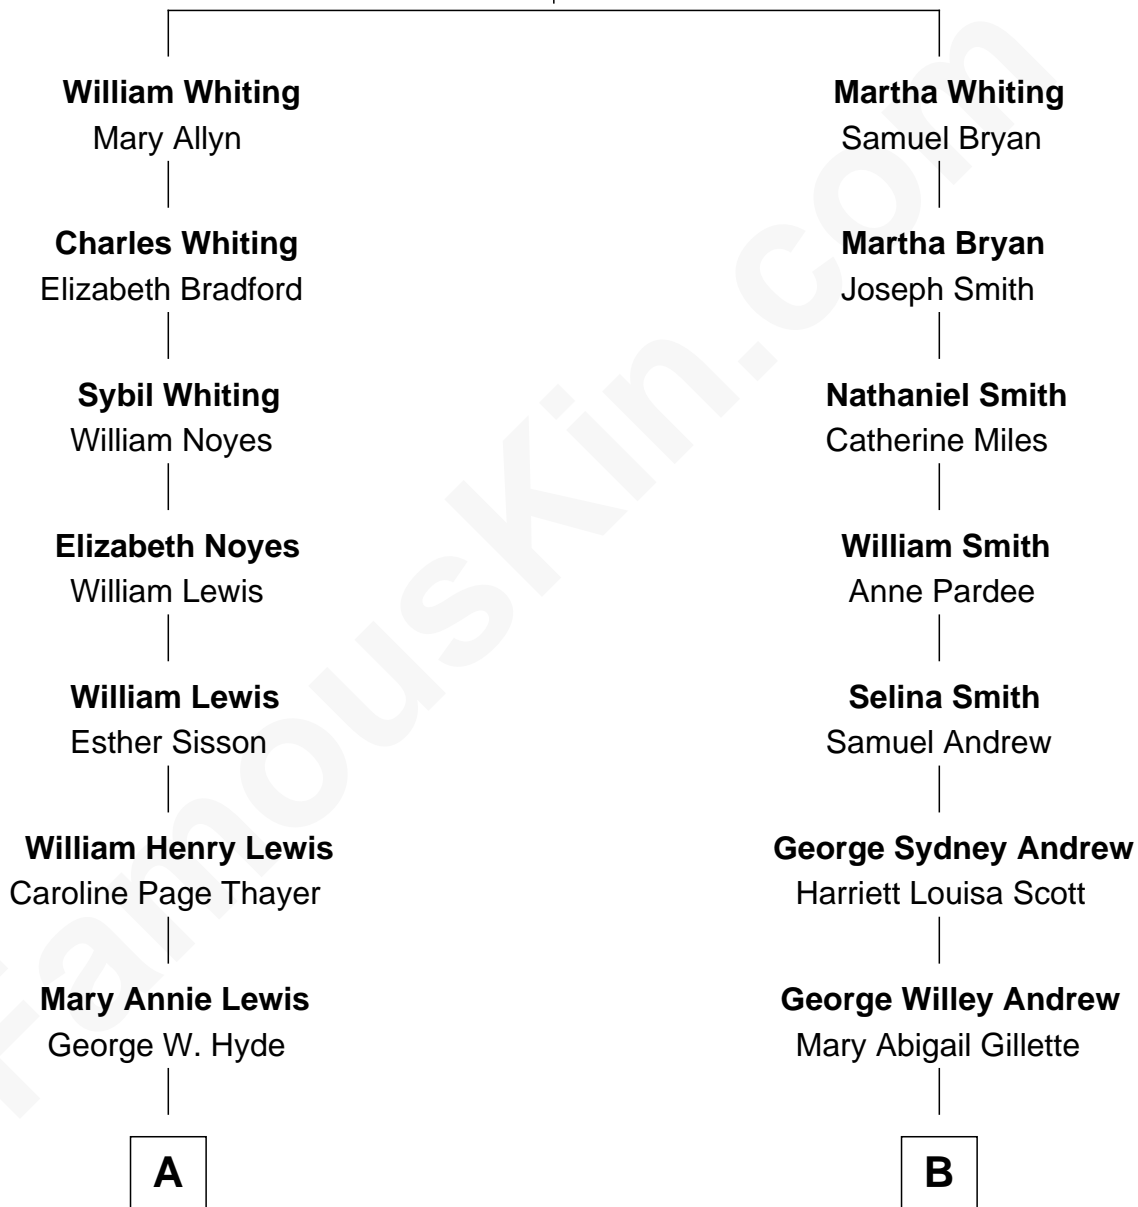

FamousKin.com Relationship Chart of

David Hyde Pierce

Stage, TV, and Movie Actor

9th cousin of

Treat Williams

TV & Movie Actor

Rev. John Whiting

Sybil Collins

A

Helen E. Hyde
Arthur J. Pierce

George Hyde Pierce
Laura Marie Hughes

David Hyde Pierce
Stage, TV, and Movie Actor

B

Treat Payne Andrew
Eleanor Barnum

Marian Andrew
Richard Norman Williams

Treat Williams
TV & Movie Actor