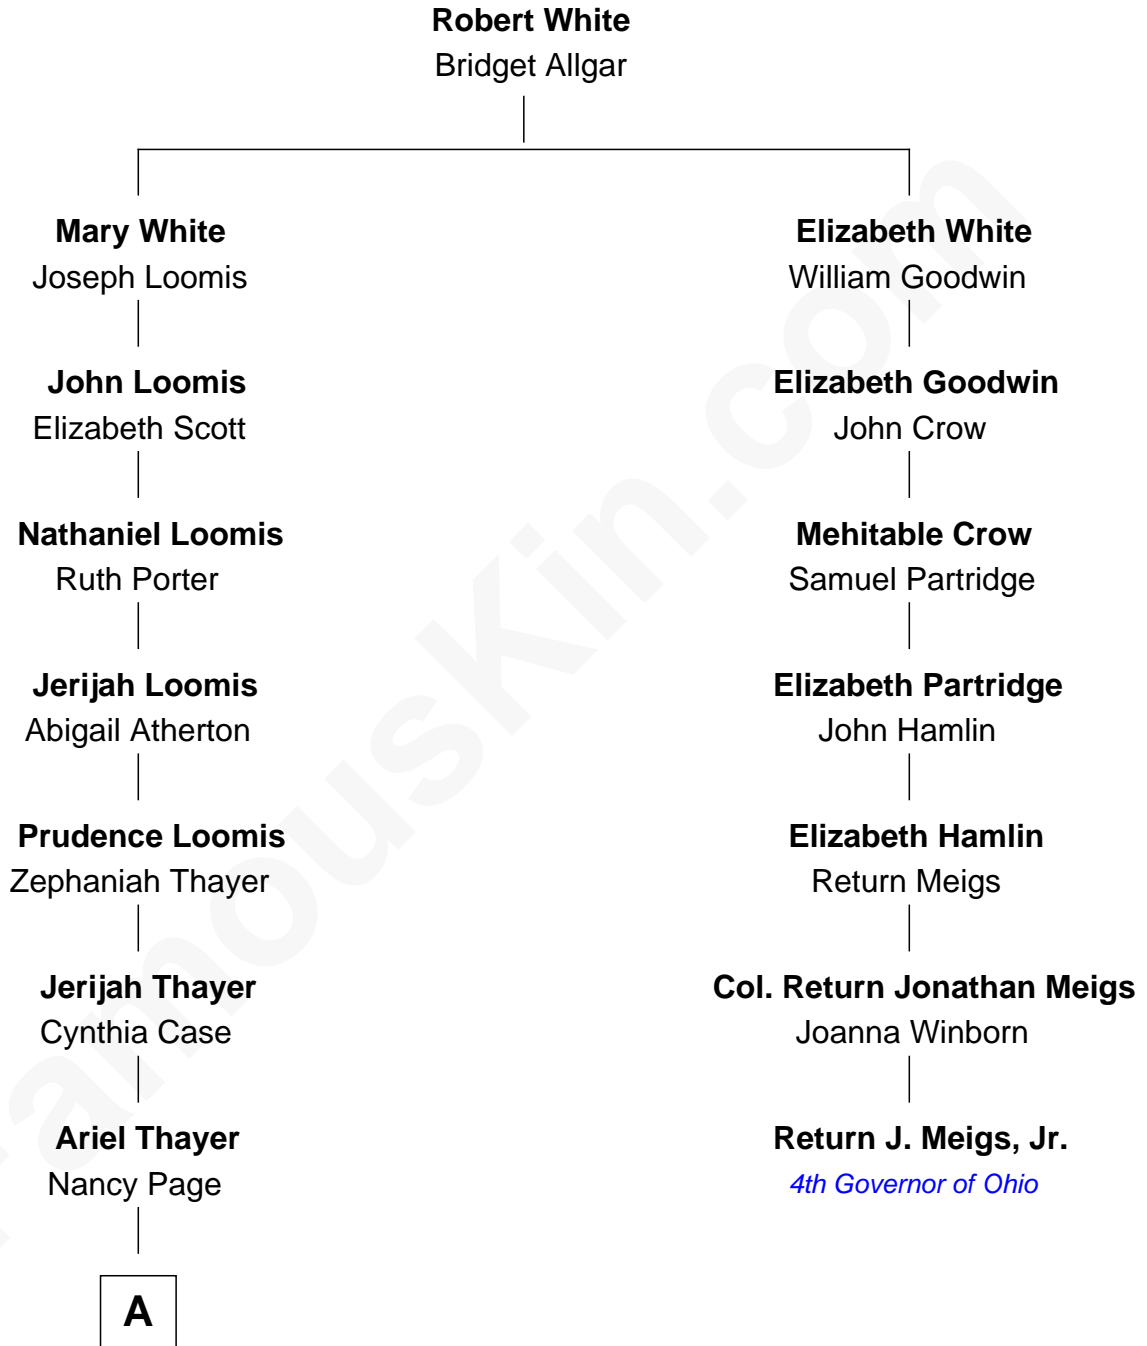

FamousKin.com Relationship Chart of

David Hyde Pierce

Stage, TV, and Movie Actor

6th cousin 5 times removed of

Return J. Meigs, Jr.

4th Governor of Ohio

A

—
Caroline Page Thayer

William Henry Lewis

—
Mary Annie Lewis

George W. Hyde

—
Helen E. Hyde

Arthur J. Pierce

—
George Hyde Pierce

Laura Marie Hughes

—
David Hyde Pierce