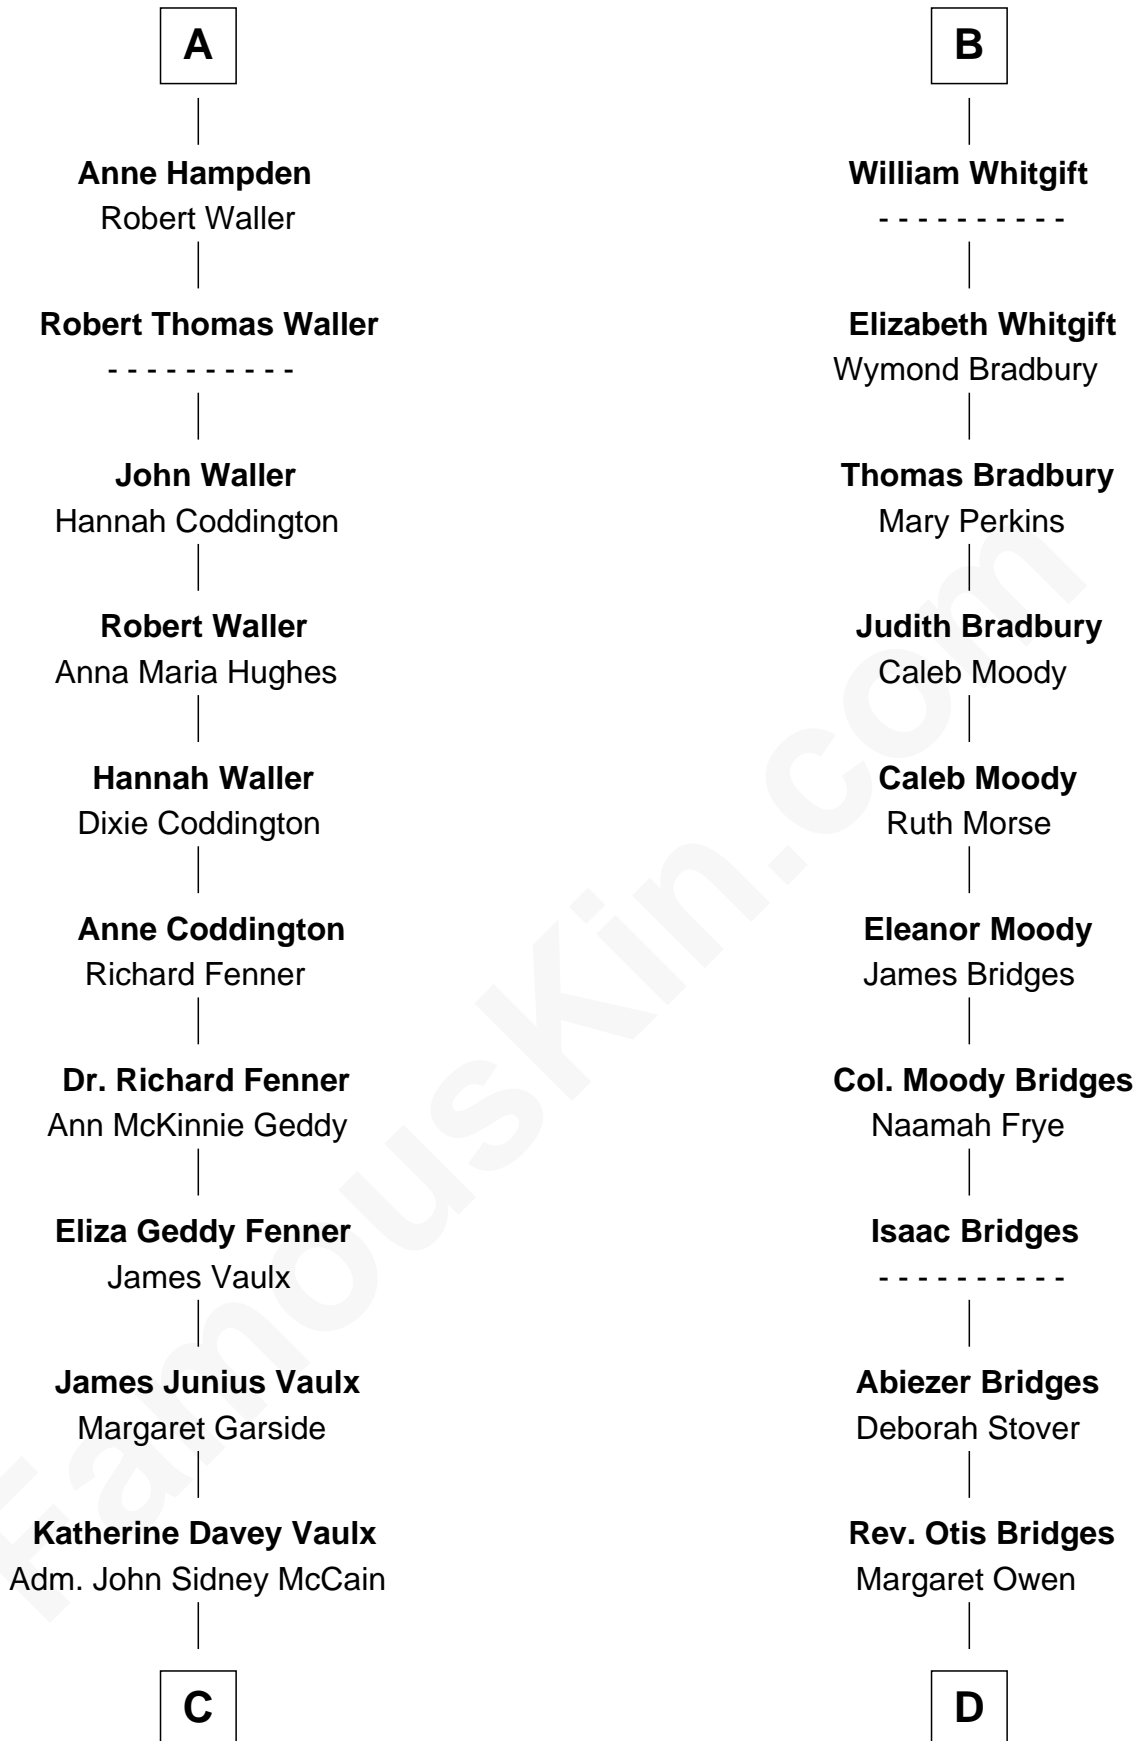

FamousKin.com Relationship Chart of

John McCain

U.S. Senator from Arizona

18th cousin 1 time removed of

Owen Brewster

54th Governor of Maine

John de Welles

Maud de Roos

Margery de Welles

Stephen le Scrope

Maude le Scrope

Sir Baldwin Freville

Elizabeth Freville

Sir Thomas Ferrers

Sir Henry Ferrers

Margaret Heckstall

Eleanor de Mowbray

Eudo de Welles

Maud de Greystoke

Sir Lionel de Welles

Joan de Waterton

Margaret de Welles

Sir Thomas Dymoke

Jane Dymoke

John Fulnetby

Katherine Fulnetby

William Dynwell

Anne Dynwell

Henry Whitgift

B

FamousKin.com