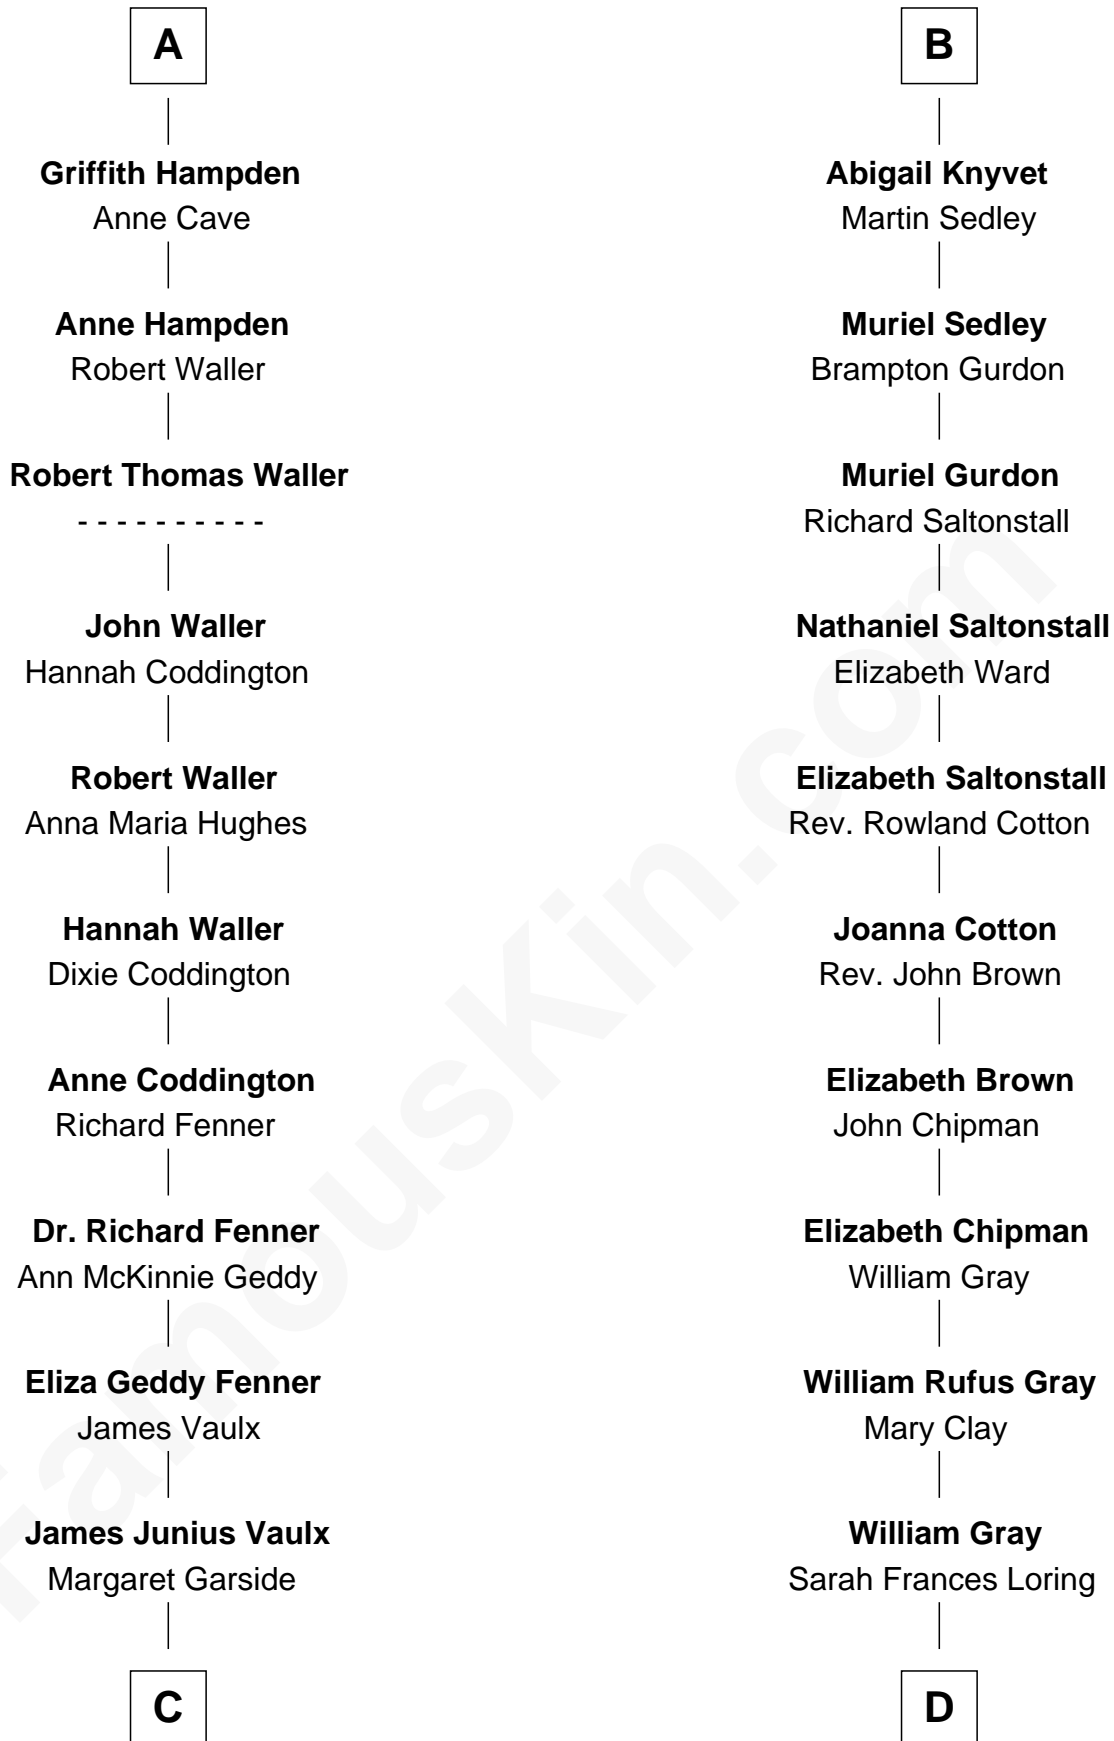

FamousKin.com Relationship Chart of

John McCain

U.S. Senator from Arizona

19th cousin 1 time removed of

Story Musgrave

NASA Astronaut

Sir William de Ros
Margery de Badlesmere

C

Katherine Davey Vault
Adm. John Sidney McCain

Adm. John Sidney McCain
Roberta Wright

John McCain
U.S. Senator from Arizona

D

Edward Gray
Elizabeth Gray Story

Marguerite Gray
John Butler Swann

Marguerite Swann
Percy Musgrave

Story Musgrave
NASA Astronaut

FamousKin.com