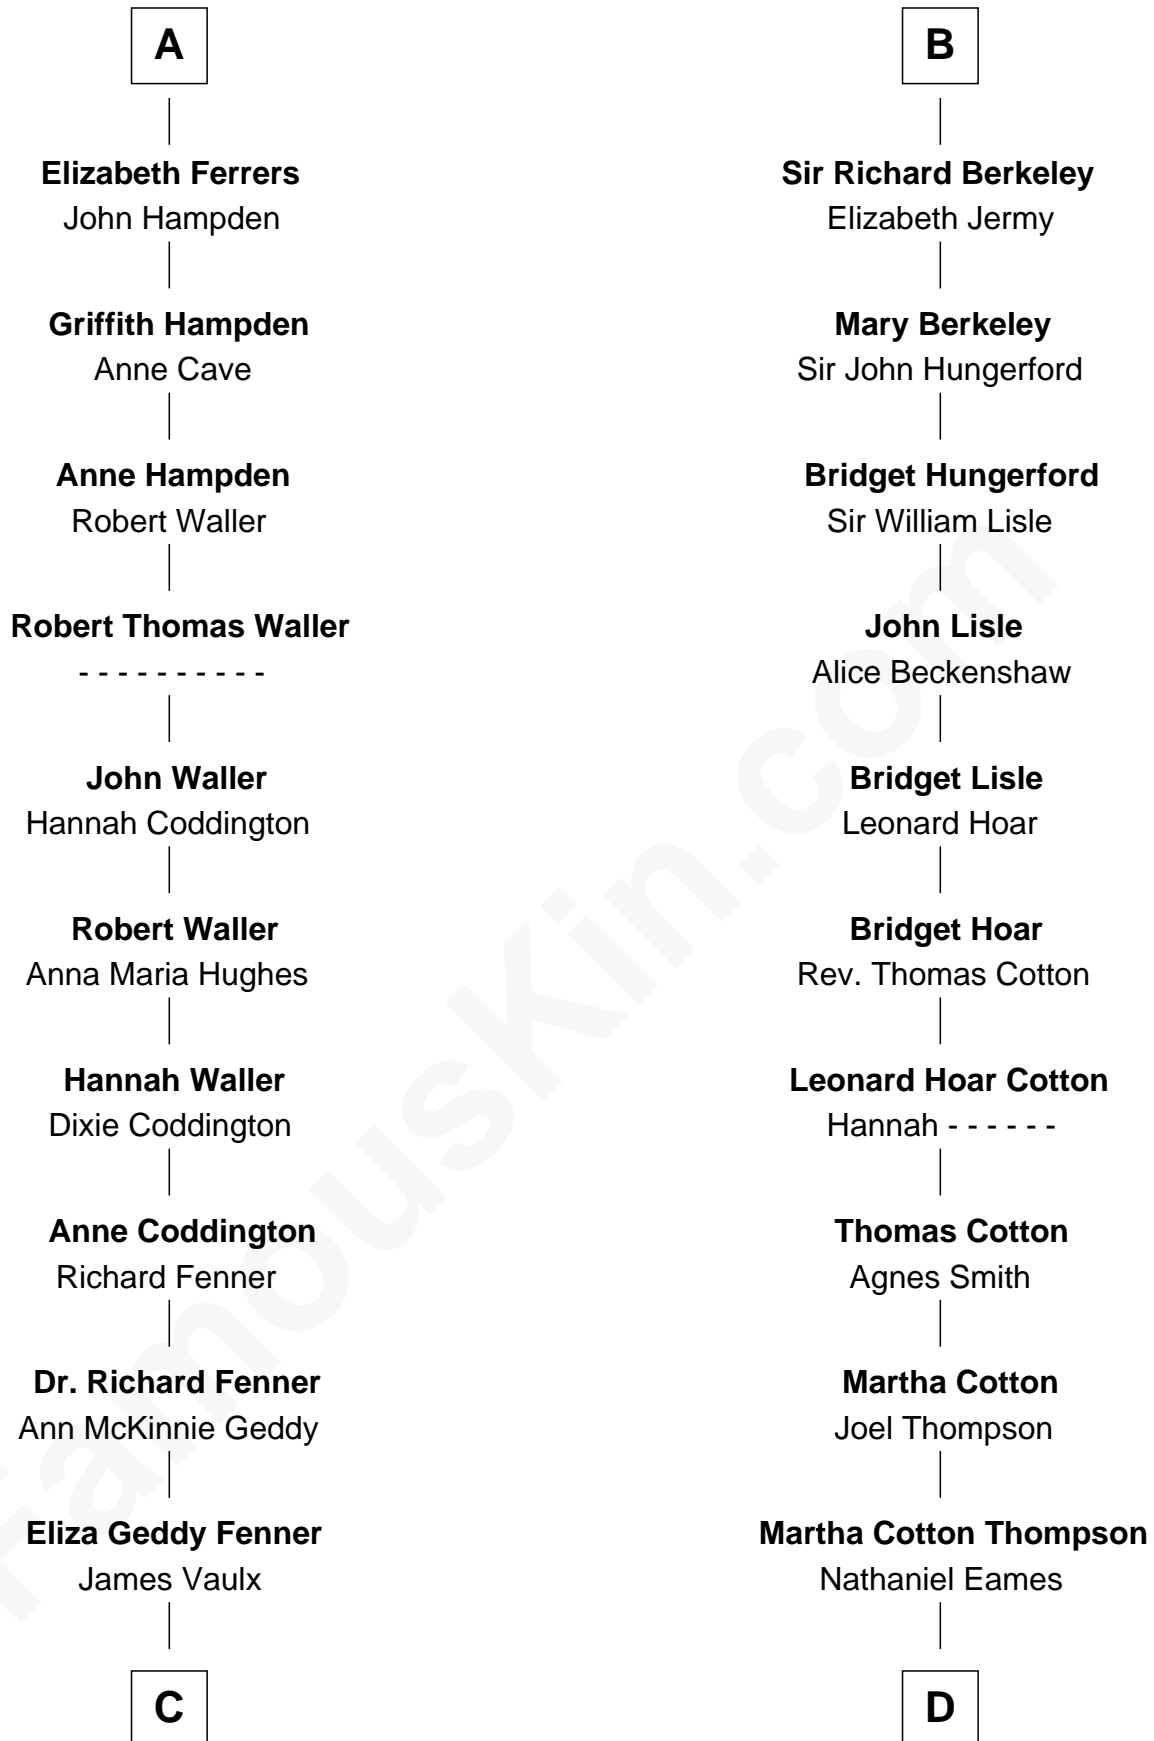

# FamousKin.com Relationship Chart of

**John McCain**

*U.S. Senator from Arizona*

18th cousin 2 times removed of

**Emma Eames**

*Opera Singer*

**Bartholomew de Badlesmere**

Margaret de Clare

**Margery de Badlesmere**

Sir William de Ros

**Maud de Roos**

John de Welles

**Margery de Welles**

Stephen le Scrope

**Maude le Scrope**

Sir Baldwin Freville

Sir William de Bohun

**Elizabeth de Bohun**

Sir Richard Fitzalan

**Elizabeth Fitzalan**

Sir Thomas Mowbray

**Isabel Mowbray**

Sir James Berkeley

**Maurice Berkeley**

Isabel Mead

**Anne Berkeley**

Sir William Dennis

**Isabel Dennis**

Sir John Berkeley

**B**

FamousKin.com