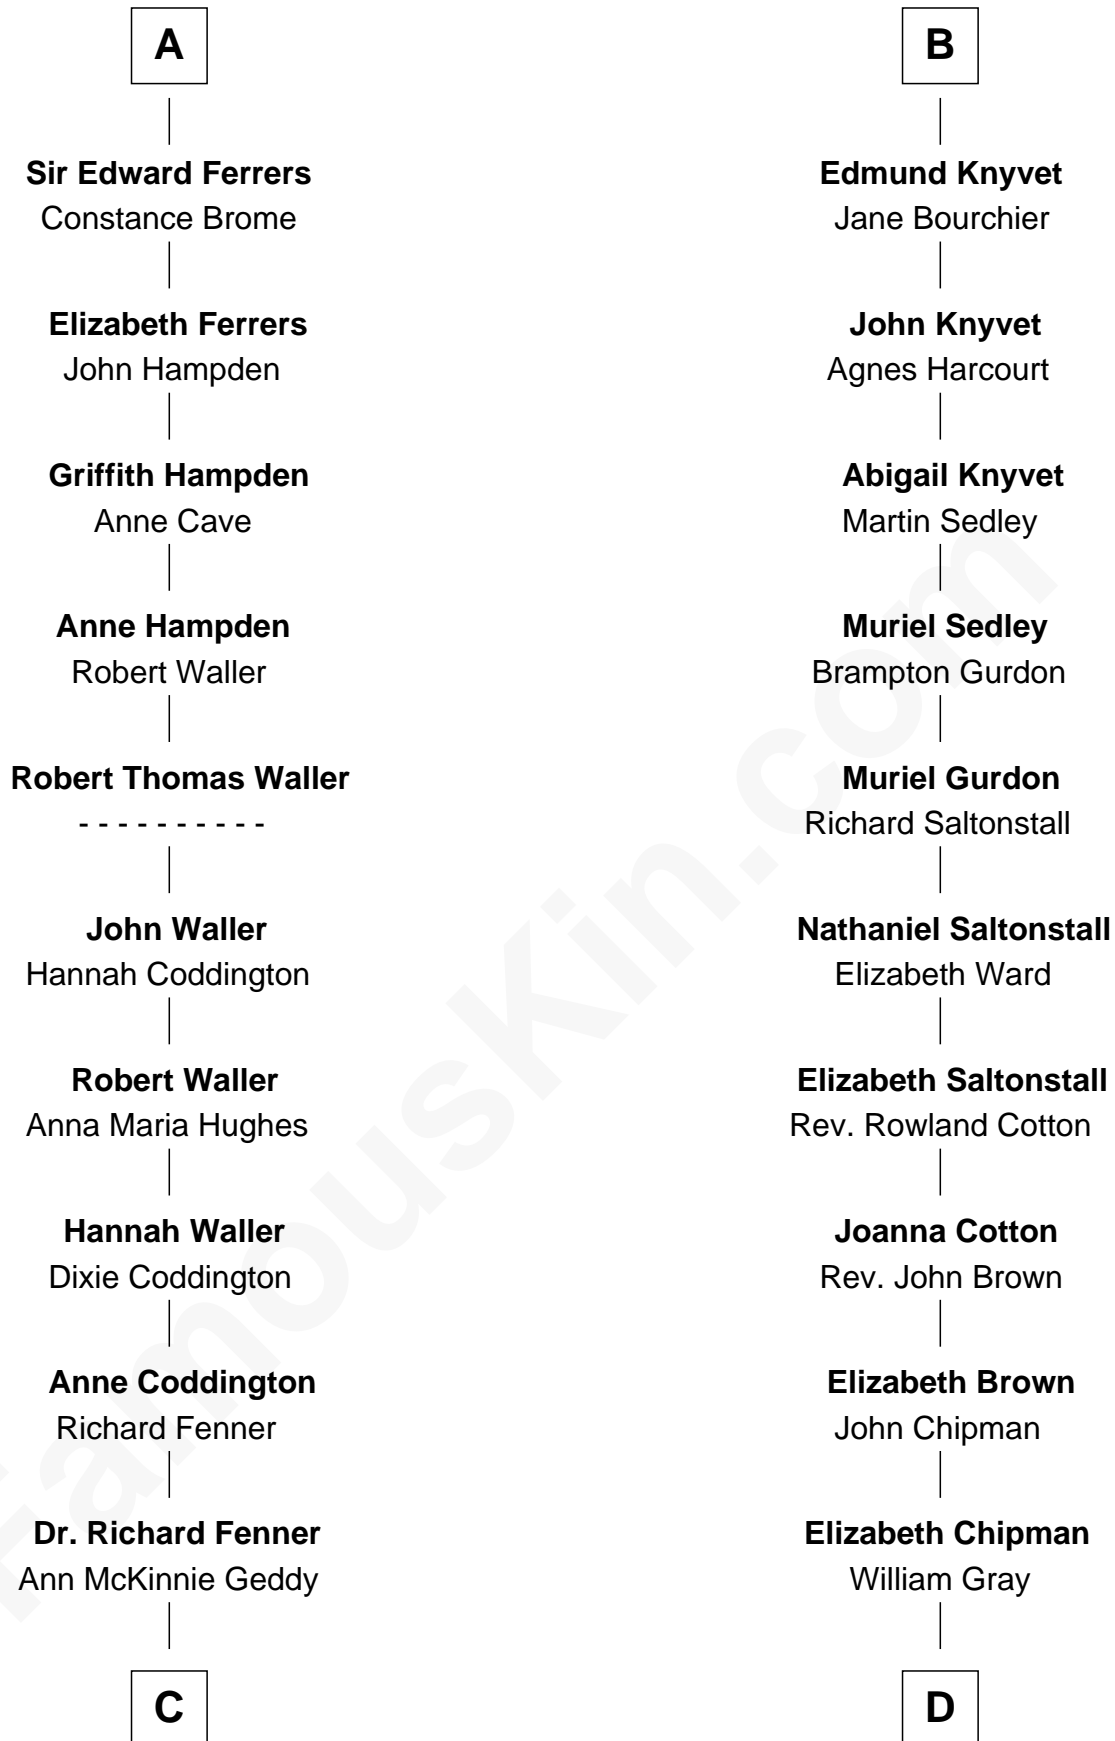

FamousKin.com Relationship Chart of

John McCain

U.S. Senator from Arizona

18th cousin 3 times removed of

Horace Gray

U.S. Supreme Court Justice

Sir Gilbert de Clare

Joan of Acre

Alice Grey
Sir William Knyvet

Sir Edmund Knyvet
Eleanor Tyrrel

B

C

Eliza Geddy Fenner

James Vaulx

James Junius Vaulx

Margaret Garside