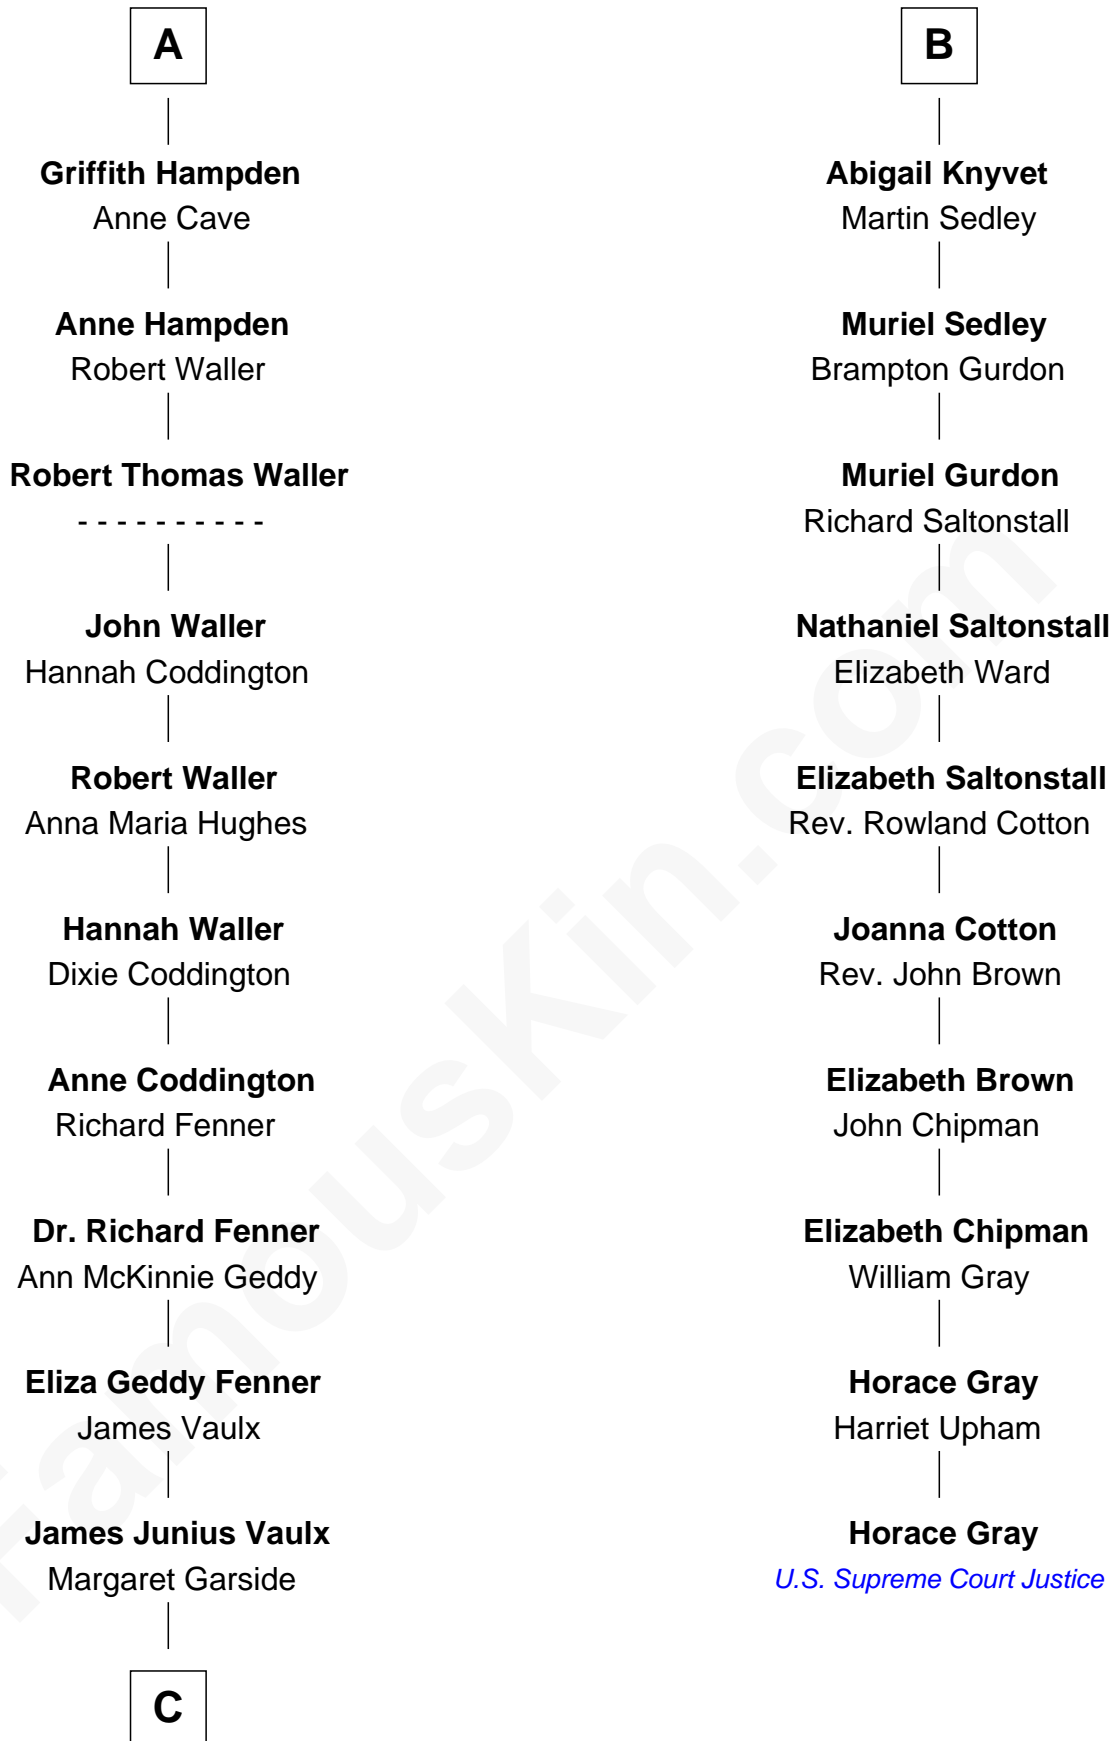

FamousKin.com Relationship Chart of

John McCain

U.S. Senator from Arizona

16th cousin 3 times removed of

Horace Gray

U.S. Supreme Court Justice

Sir John Howard

Alice de Bois

A

Sir Robert Howard
Margaret de Scales

Sir John Howard
Alice Tendring

Sir Robert Howard
Margaret Mowbray

Sir John Howard
Margaret Chedworth

Katherine Howard
Sir John Bouchier

Jane Bouchier
Edmund Knyvet

John Knyvet
Agnes Harcourt

B

C

Katherine Davey Vaulx
Adm. John Sidney McCain

Adm. John Sidney McCain
Roberta Wright

John McCain
U.S. Senator from Arizona

FamousKin.com