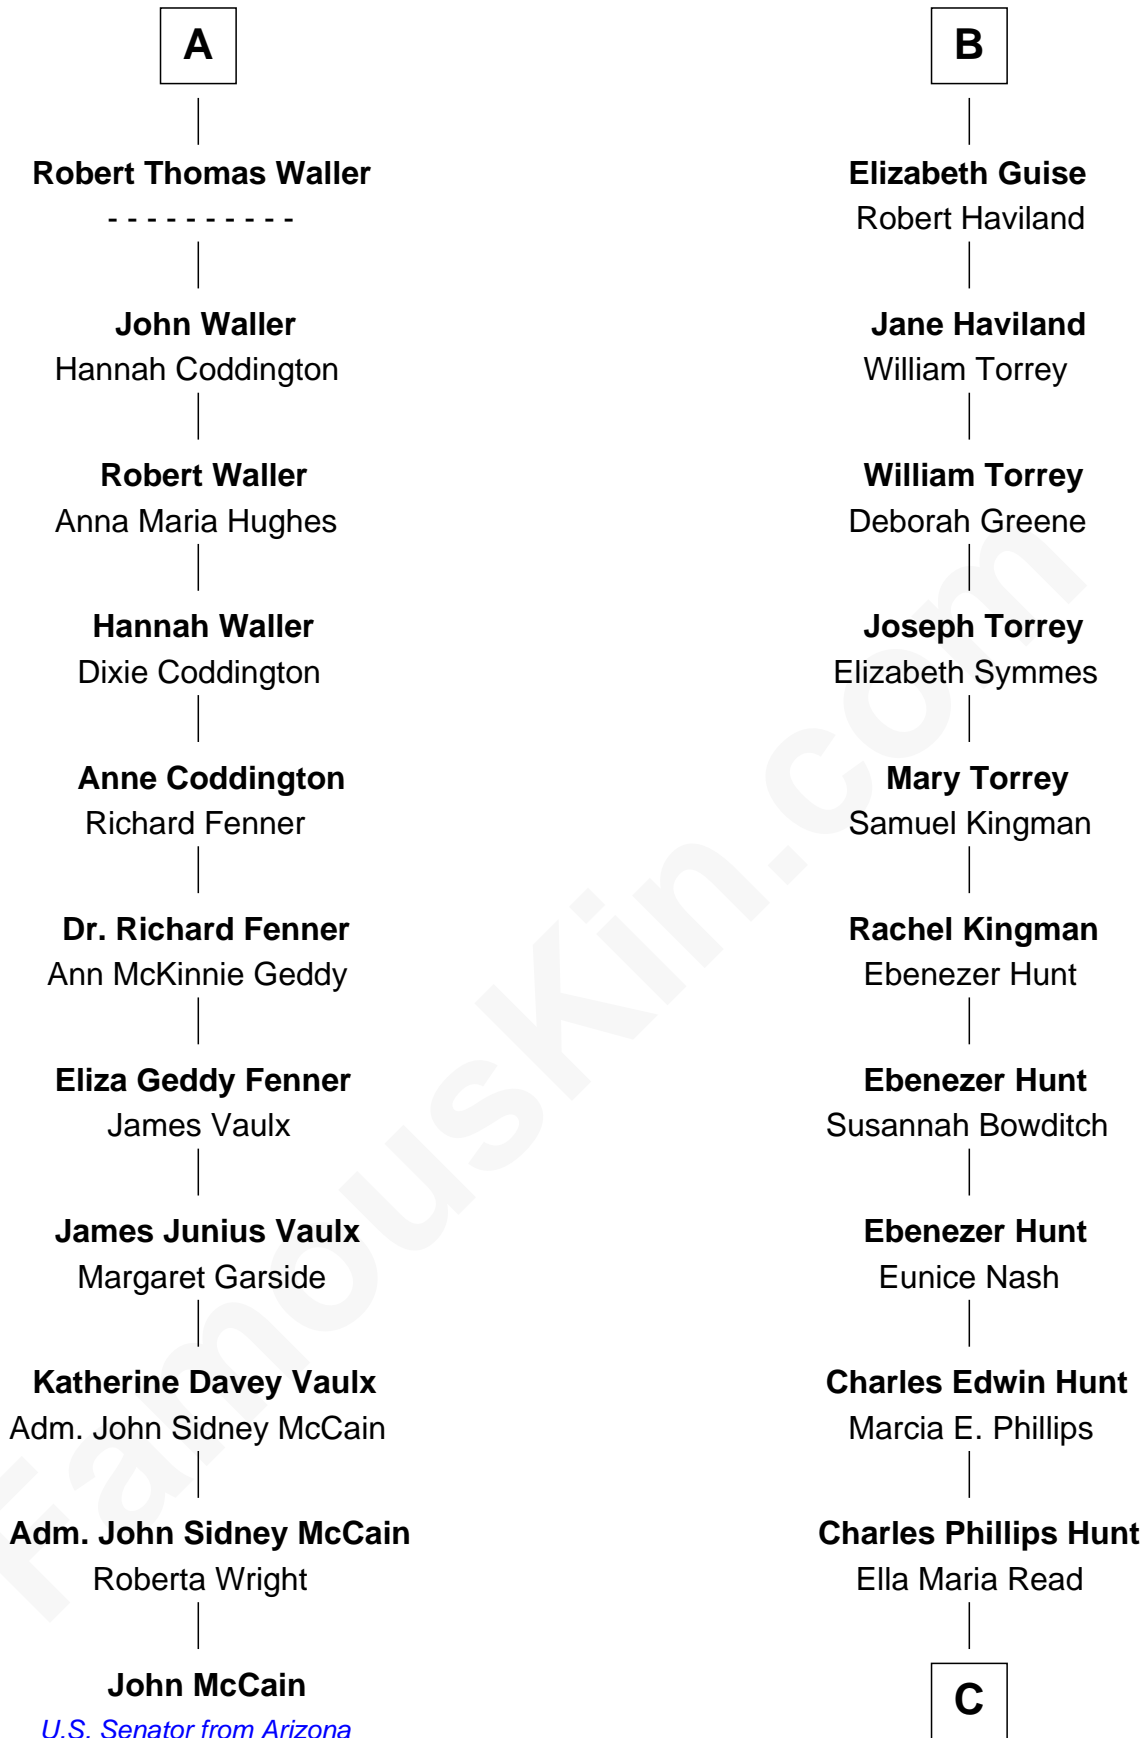

FamousKin.com Relationship Chart of

John McCain

U.S. Senator from Arizona

17th cousin 2 times removed of

Linda Hunt

TV and Movie Actress

Sir Henry de Ferrers

Joan de Poynings

Tacy Grey

William Guise

Mary Rotsey

John Guise

Jane Pauncefoot

B

C

Charles Edwin Hunt
Louise Phipps Davy