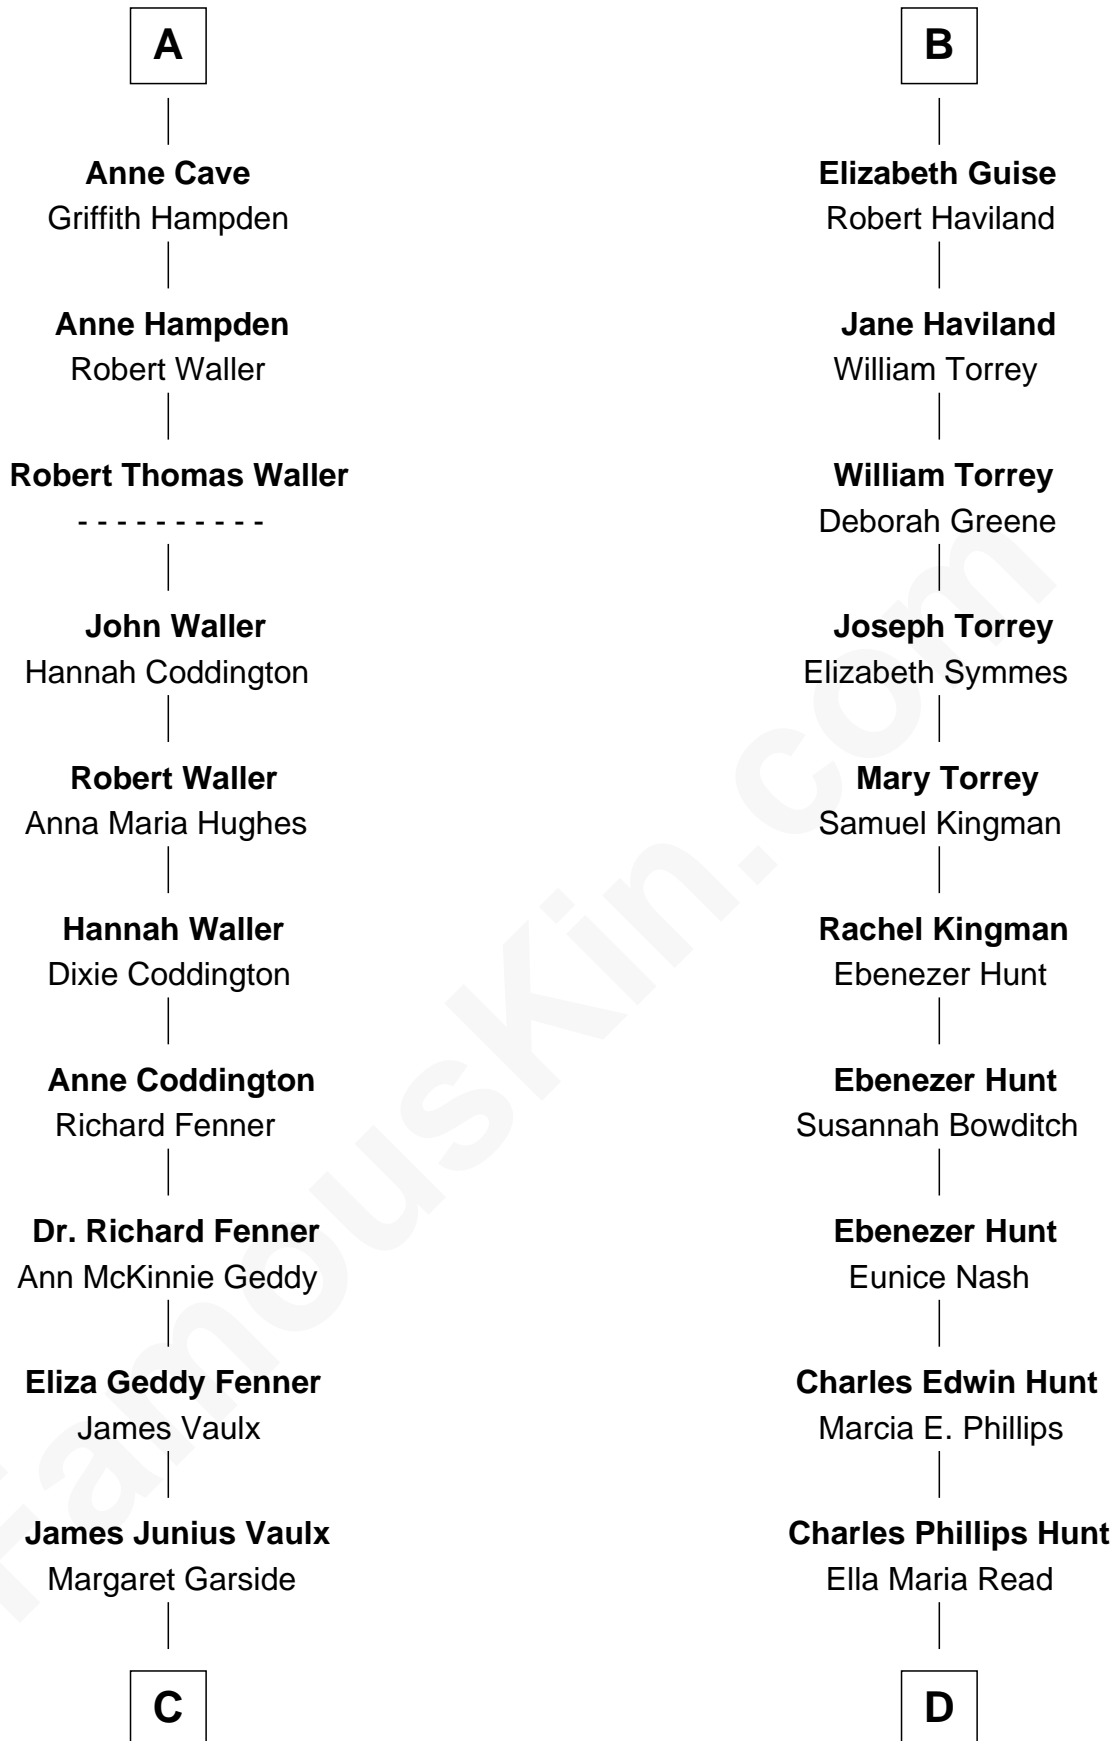

# FamousKin.com Relationship Chart of

**John McCain**

*U.S. Senator from Arizona*

19th cousin of

**Linda Hunt**

*TV and Movie Actress*

**Sir Reynold de Grey**

Eleanor le Strange

**C**

**Katherine Davey Vault**  
Adm. John Sidney McCain

**Adm. John Sidney McCain**  
Roberta Wright

**John McCain**  
*U.S. Senator from Arizona*

**D**

**Charles Edwin Hunt**  
Louise Phipps Davy

**Raymond Davy Hunt**  
Elsie R. Doying