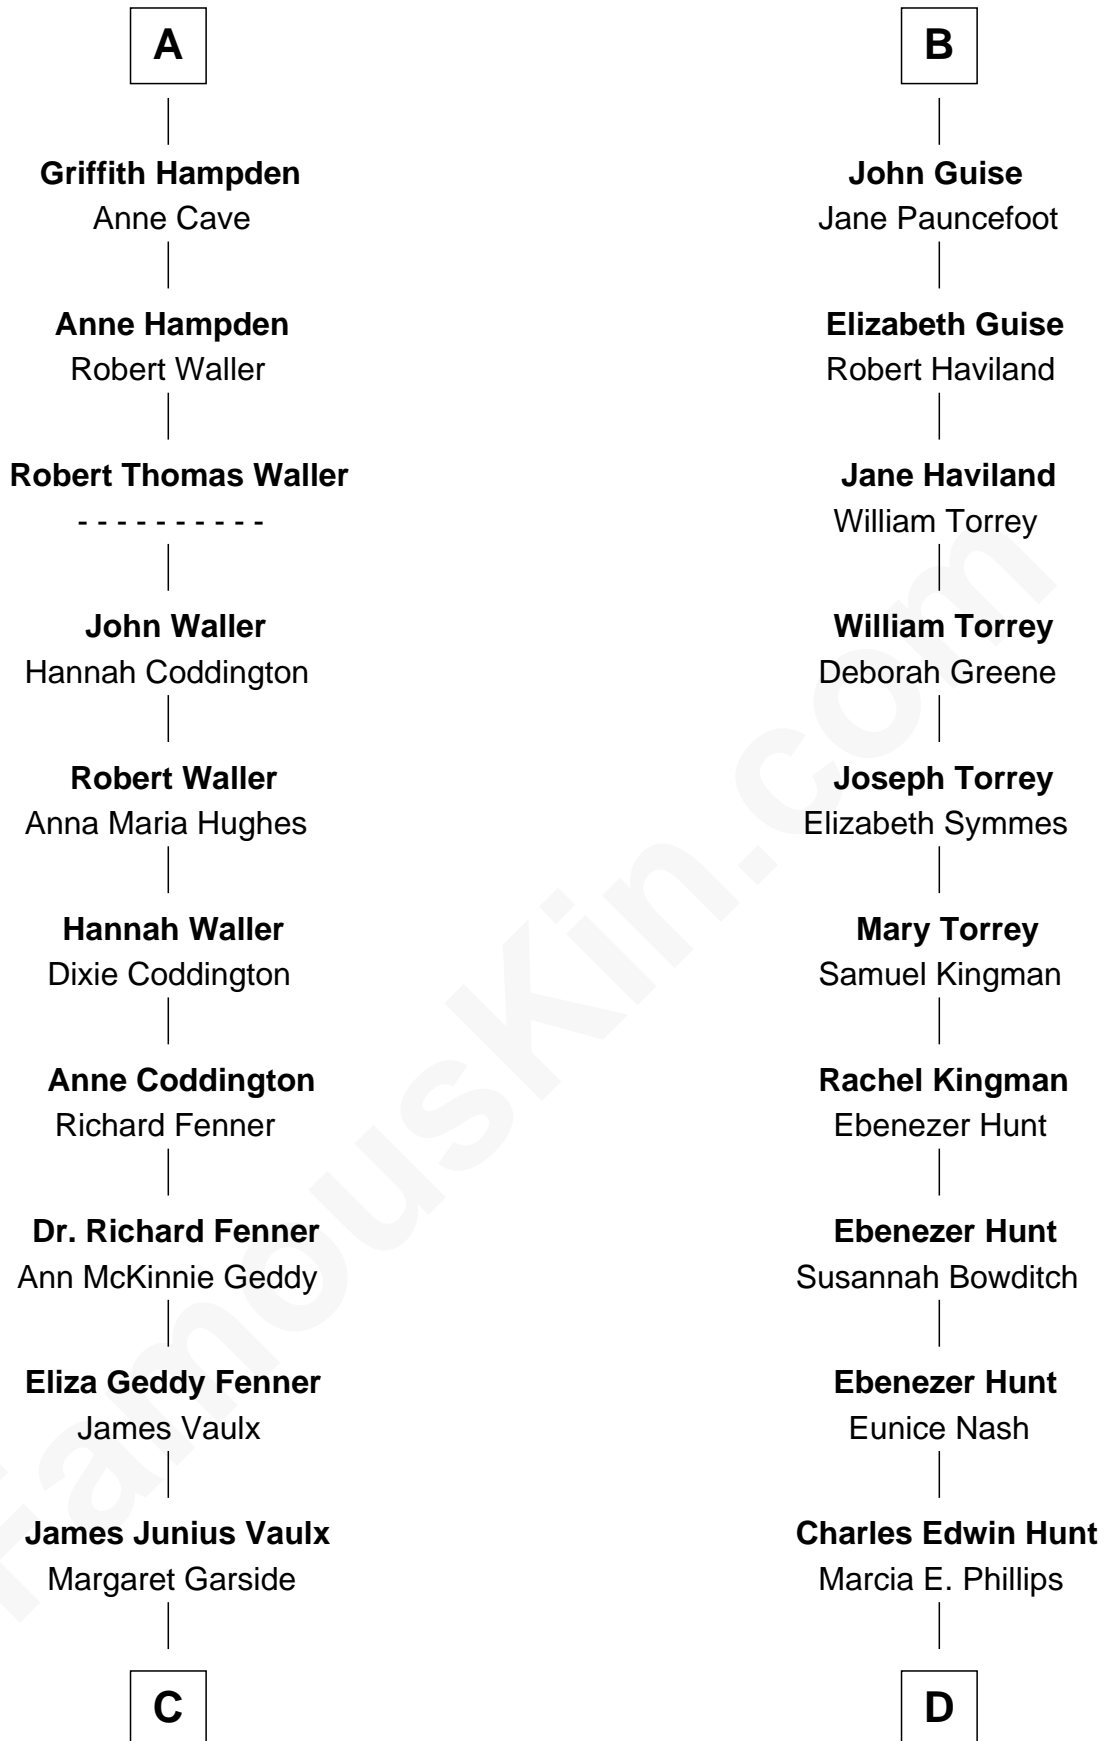

# FamousKin.com Relationship Chart of

**John McCain**

*U.S. Senator from Arizona*

19th cousin 1 time removed of

**Linda Hunt**

*TV and Movie Actress*

**Sir William de Ros**  
Margery de Badlesmere

**C**

**Katherine Davey Vault**  
Adm. John Sidney McCain

**Adm. John Sidney McCain**  
Roberta Wright

**John McCain**  
*U.S. Senator from Arizona*

**D**

**Charles Phillips Hunt**  
Ella Maria Read

**Charles Edwin Hunt**  
Louise Phipps Davy