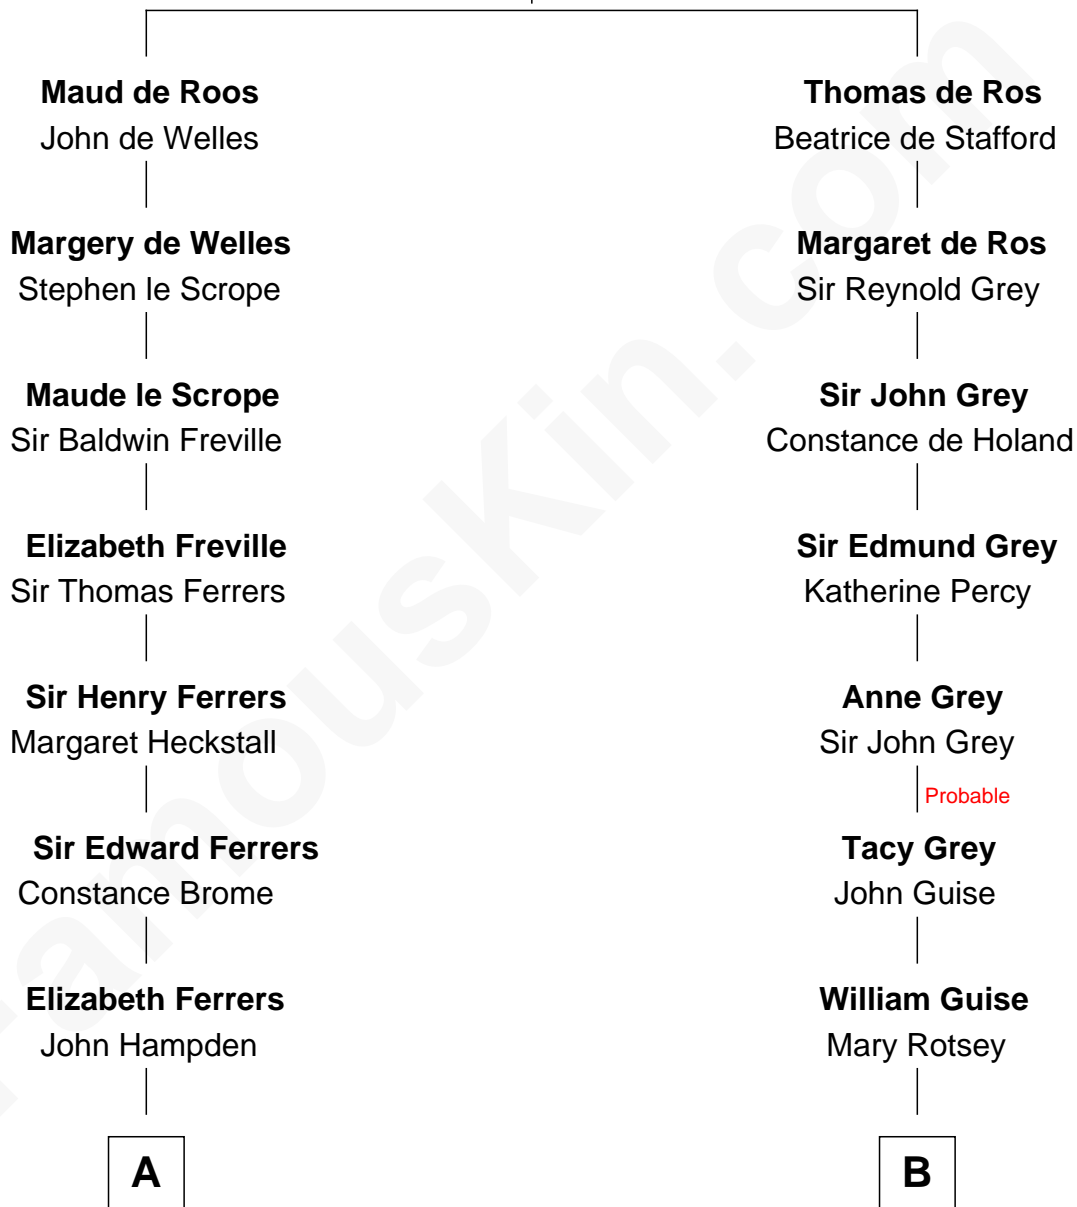

# FamousKin.com Relationship Chart of

**John McCain**

*U.S. Senator from Arizona*

19th cousin 1 time removed of

**Linda Hunt**

*TV and Movie Actress*

**Sir William de Ros**  
Margery de Badlesmere

**C**

**Katherine Davey Vault**  
Adm. John Sidney McCain

**Adm. John Sidney McCain**  
Roberta Wright

**John McCain**  
*U.S. Senator from Arizona*

**D**

**Charles Phillips Hunt**  
Ella Maria Read

**Charles Edwin Hunt**  
Louise Phipps Davy