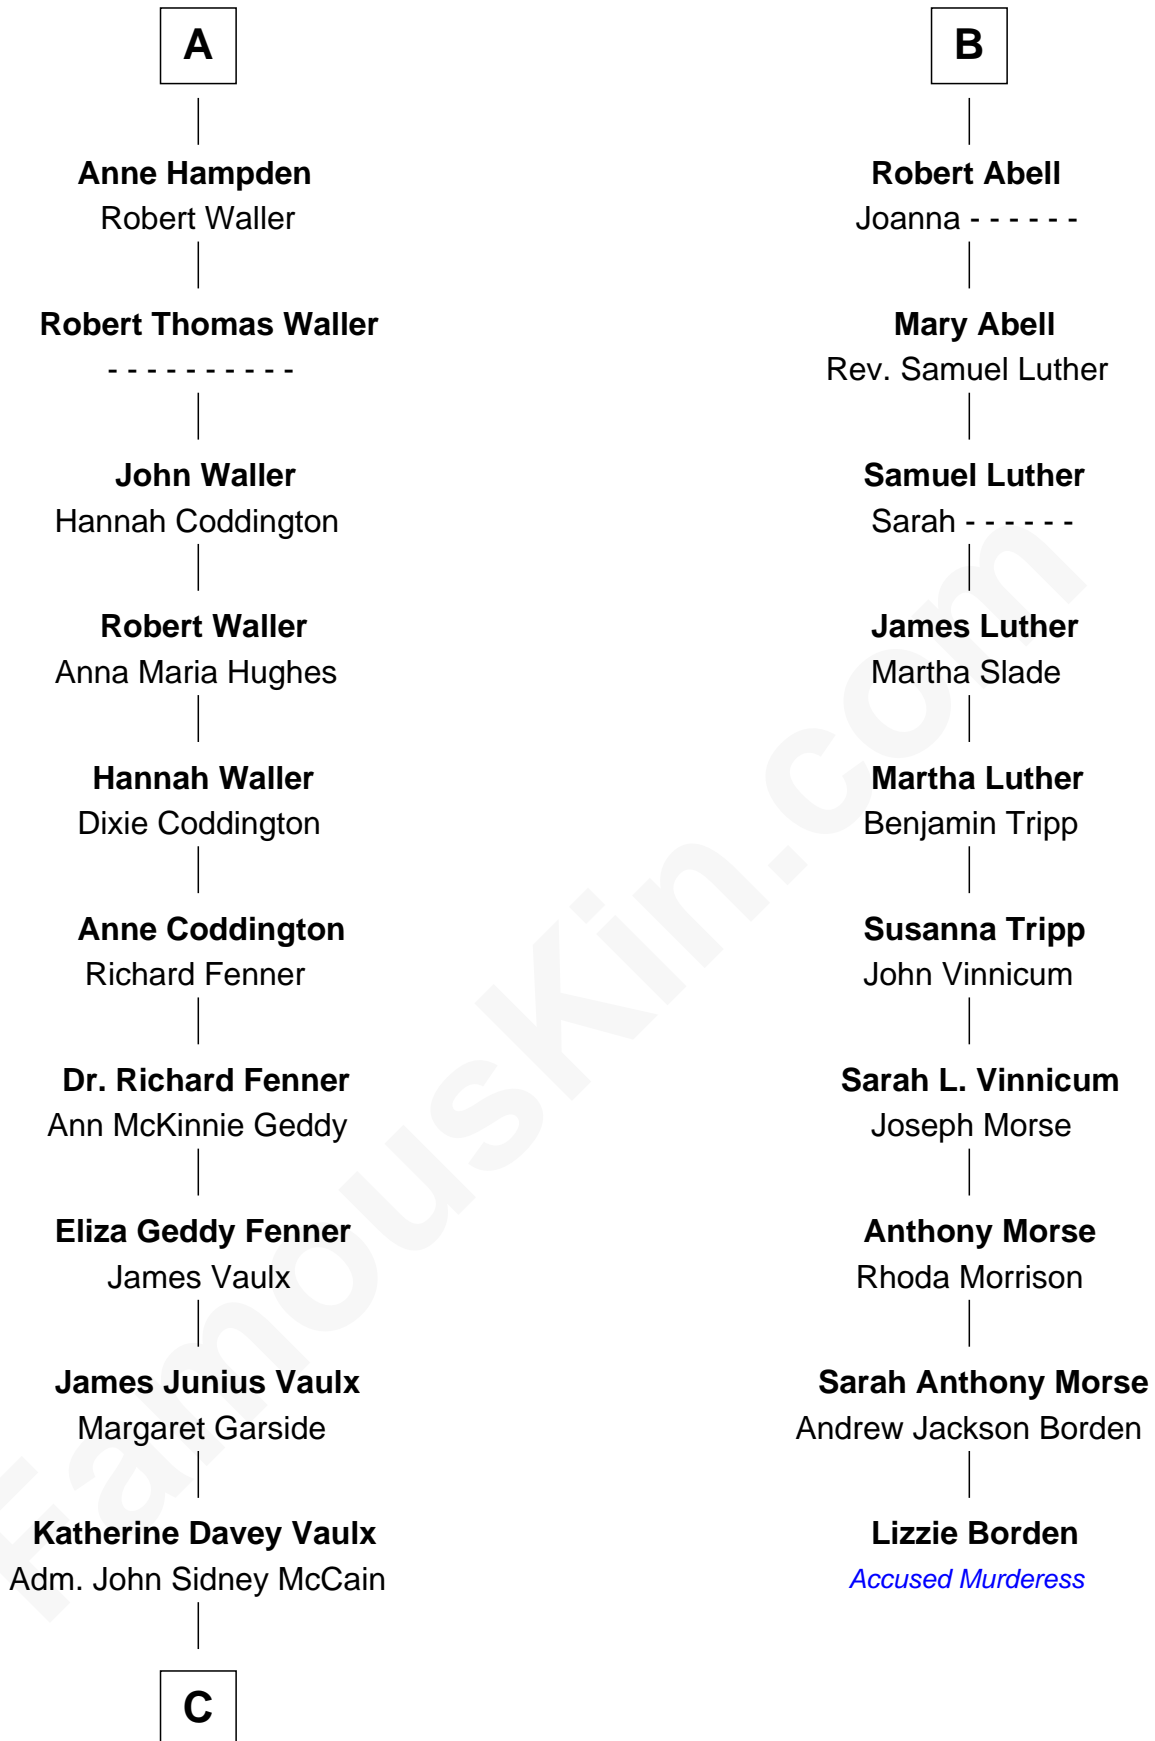

# FamousKin.com Relationship Chart of

**John McCain**

*U.S. Senator from Arizona*

16th cousin 2 times removed of

**Lizzie Borden**

*Accused Murderess*

**Sir Walter Blount**

Sancha de Ayala

**Sir Thomas Blount**

Margaret de Gresley

**Sanchia Blount**

Edward Langford

**Alice Langford**

John Stradling

**Anne Stradling**

Sir John Danvers

Sir John Sutton

**Sir John Sutton**

Elizabeth Berkeley

**Jane Sutton**

Thomas Mainwaring

**Cecily Mainwaring**

John Cotton

**Sir George Cotton**

Mary Onley

**Richard Cotton**

Mary Mainwaring

**Frances Cotton**

George Abell

**B**

**C**

Adm. **John Sidney McCain**