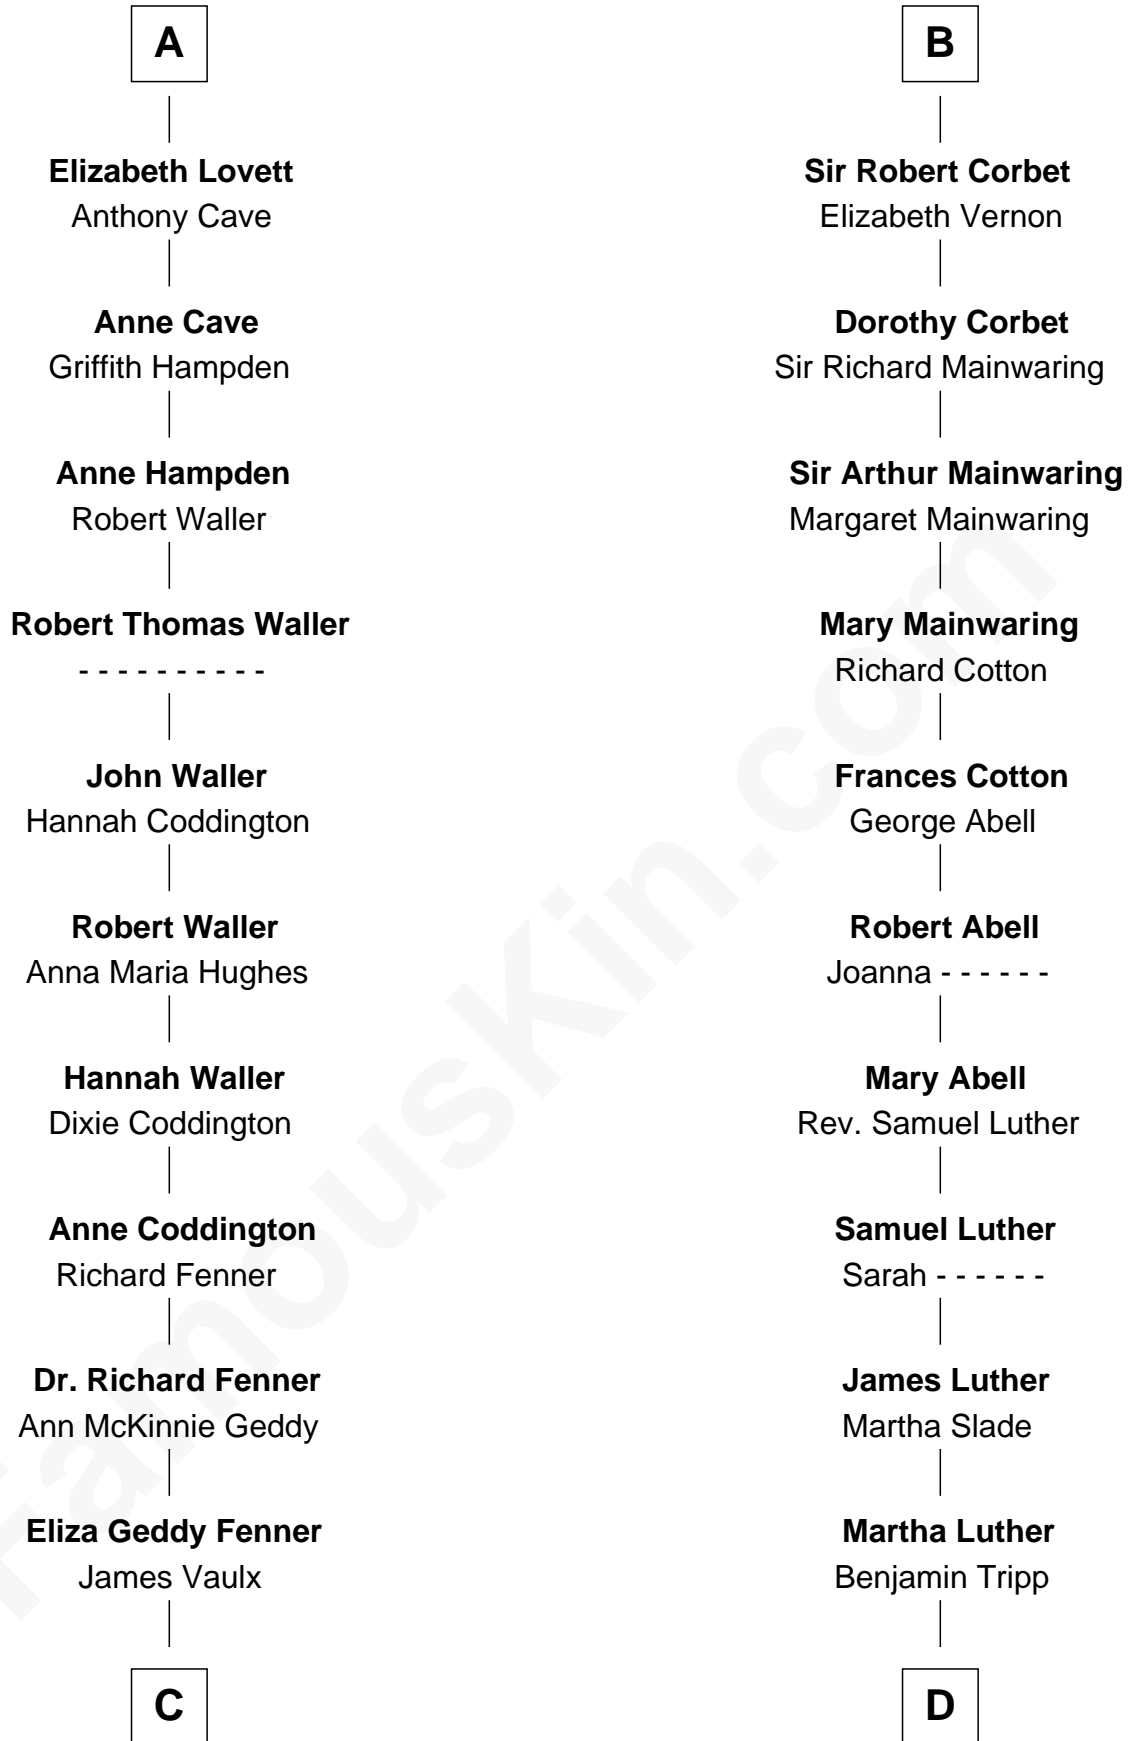

# FamousKin.com Relationship Chart of

**John McCain**

*U.S. Senator from Arizona*

20th cousin 1 time removed of

**Lizzie Borden**

*Accused Murderess*

**C**

**James Junius Vaulx**

Margaret Garside

**Katherine Davey Vaulx**

Adm. John Sidney McCain

**Adm. John Sidney McCain**

Roberta Wright

**John McCain**

*U.S. Senator from Arizona*

**D**

**Susanna Tripp**

John Vinnicum

**Sarah L. Vinnicum**

Joseph Morse

**Anthony Morse**

Rhoda Morrison

**Sarah Anthony Morse**

Andrew Jackson Borden

**Lizzie Borden**

*Accused Murderess*