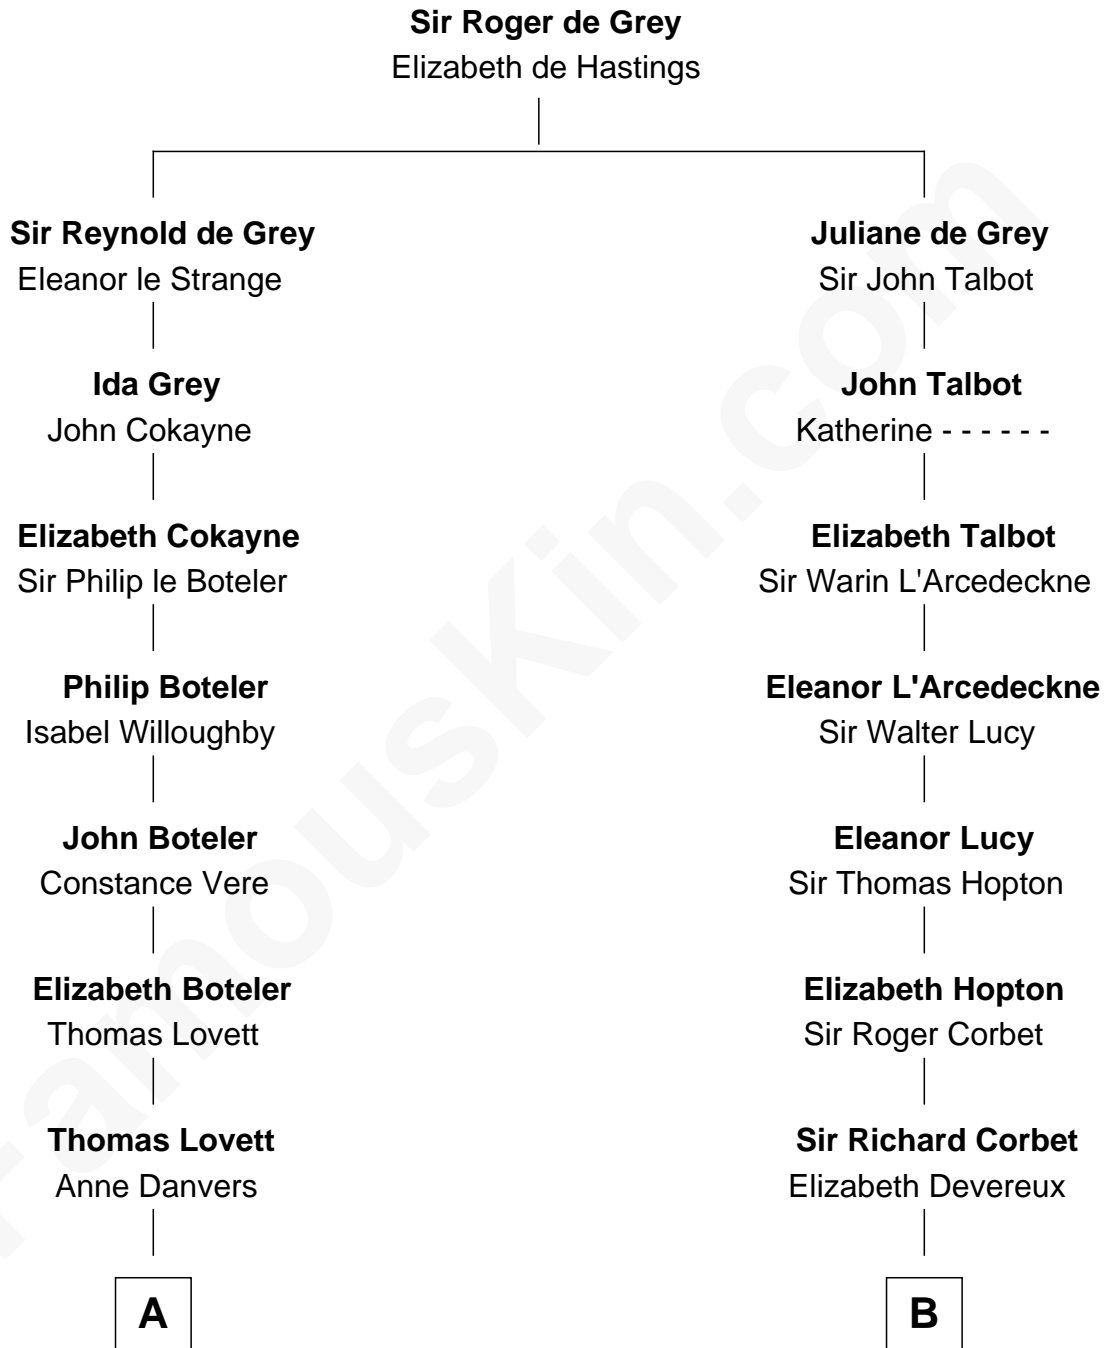

# FamousKin.com Relationship Chart of

**John McCain**

*U.S. Senator from Arizona*

20th cousin 1 time removed of

**Lizzie Borden**

*Accused Murderess*

**C**

**James Junius Vaulx**

Margaret Garside

**Katherine Davey Vaulx**

Adm. John Sidney McCain

**Adm. John Sidney McCain**

Roberta Wright

**John McCain**

*U.S. Senator from Arizona*

**D**

**Lizzie Borden**

*Accused Murderess*