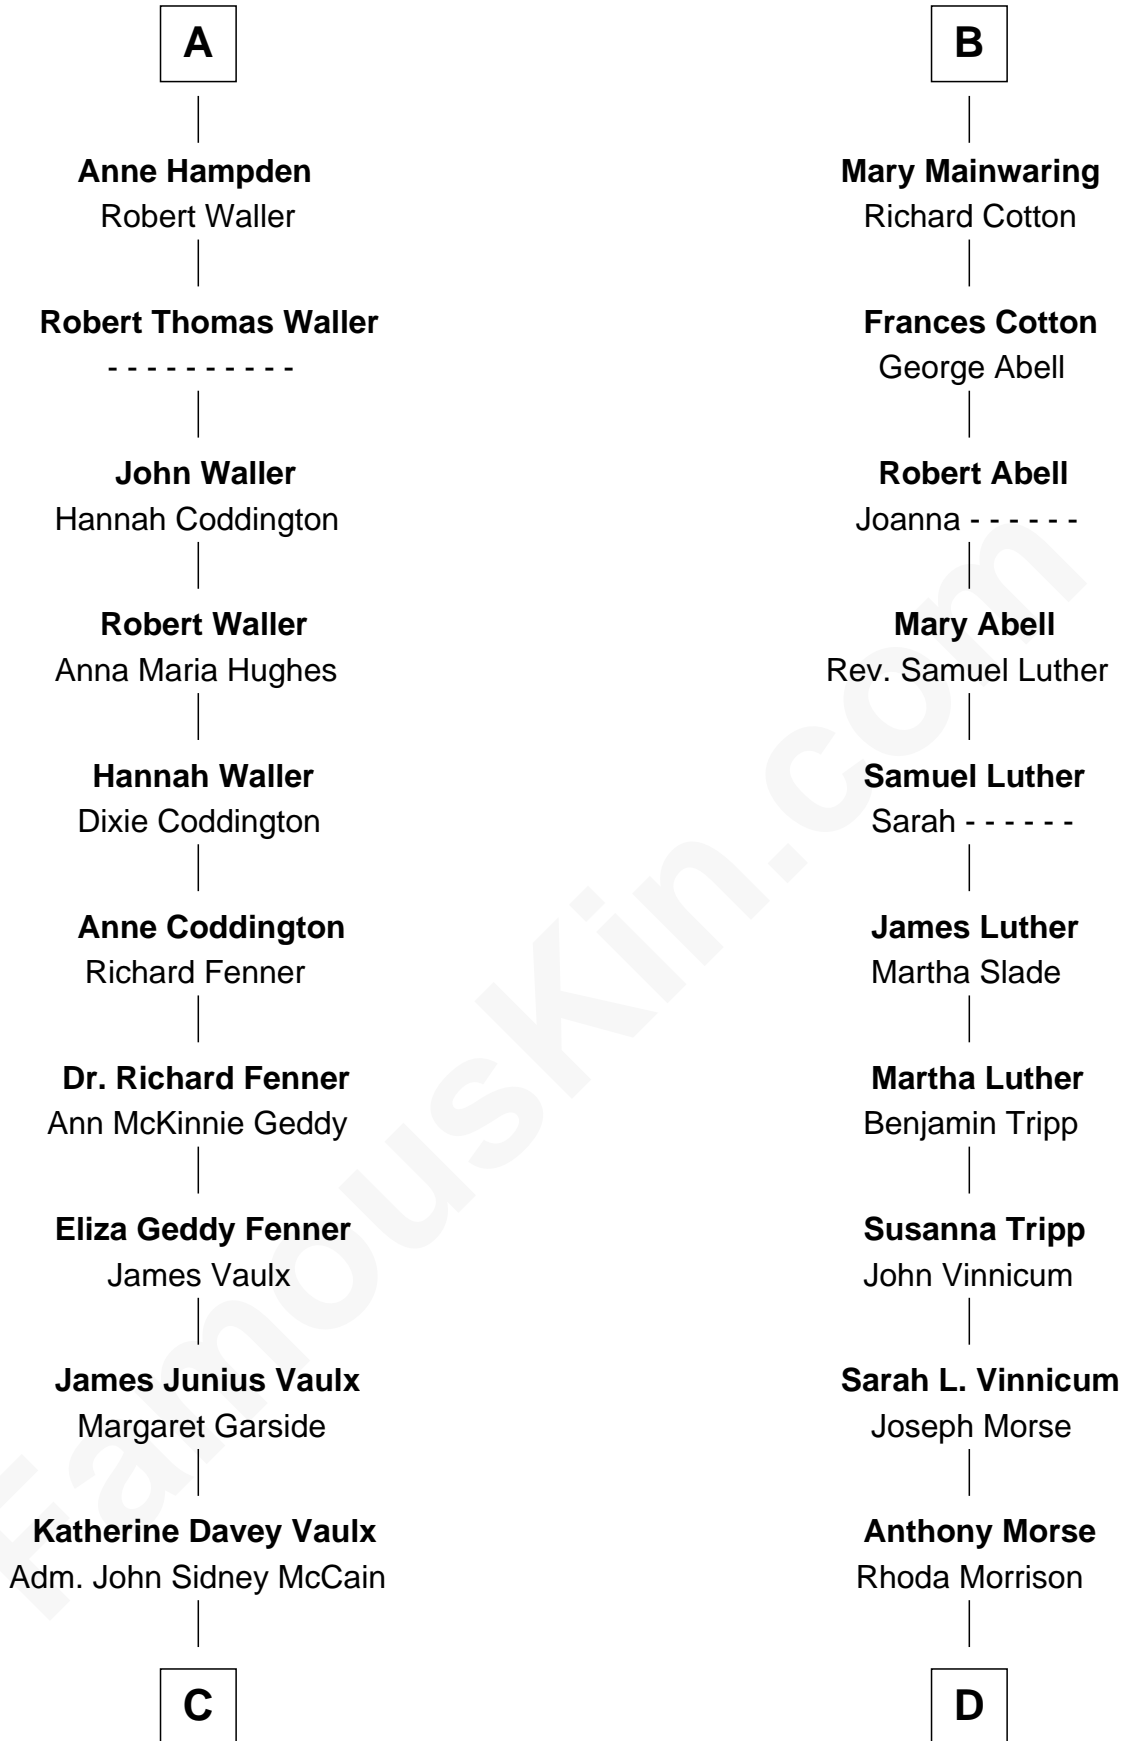

FamousKin.com Relationship Chart of

John McCain

U.S. Senator from Arizona

18th cousin of

Lizzie Borden

Accused Murderess

John de Welles

Maud de Roos

Margery de Welles

Stephen le Scrope

Maude le Scrope

Sir Baldwin Freville

Elizabeth Freville

Sir Thomas Ferrers

Sir Henry Ferrers

Margaret Heckstall

James Butler

James Butler

Joan Beauchamp

Elizabeth Butler

John Talbot

Ann Talbot

Sir Henry Vernon

Elizabeth Vernon

Sir Robert Corbet

Dorothy Corbet

Sir Richard Mainwaring

Sir Arthur Mainwaring

Margaret Mainwaring

B

FamousKin.com