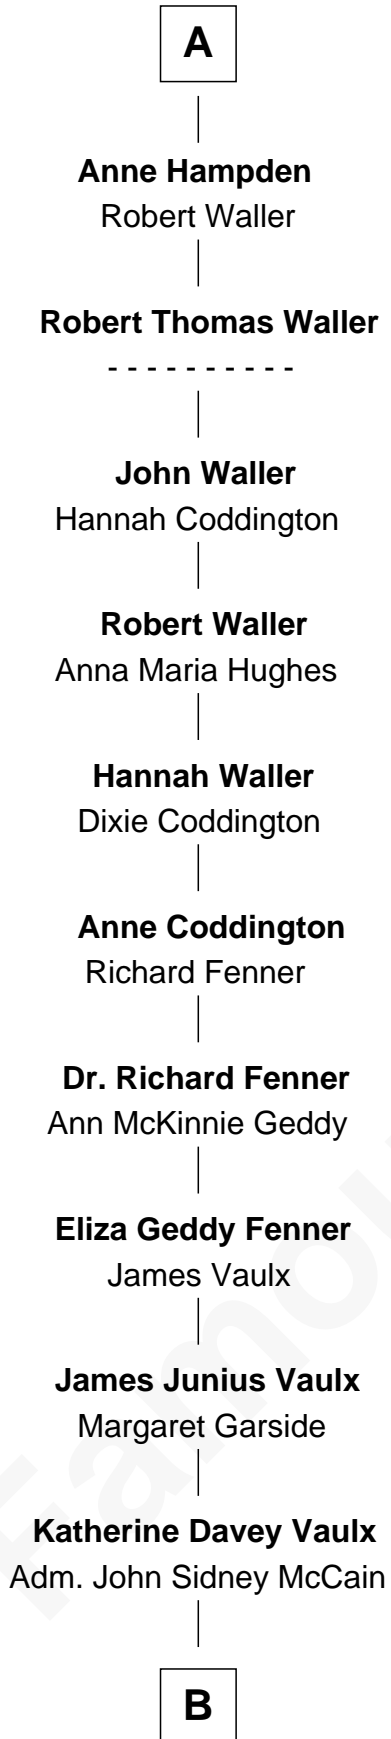

# FamousKin.com Relationship Chart of

**John McCain**

*U.S. Senator from Arizona*

7th cousin 11 times removed of

**Robert Abell**

*(c1605 - 1663) Great Migration Immigrant 1630*

**Sir Walter Blount**

Sancha de Ayala

**Sir Thomas Blount**

Margaret de Gresley

**Sanchia Blount**

Edward Langford

**Alice Langford**

John Stradling

**Anne Stradling**

Sir John Danvers

**Anne Danvers**

Thomas Lovett

**Elizabeth Lovett**

Anthony Cave

**Anne Cave**

Griffith Hampden

**A**

**Constance Blount**

Mary Onley

**Richard Cotton**

Mary Mainwaring

**Frances Cotton**

George Abell

**Robert Abell**

*Great Migration Immigrant 1630*

**B**