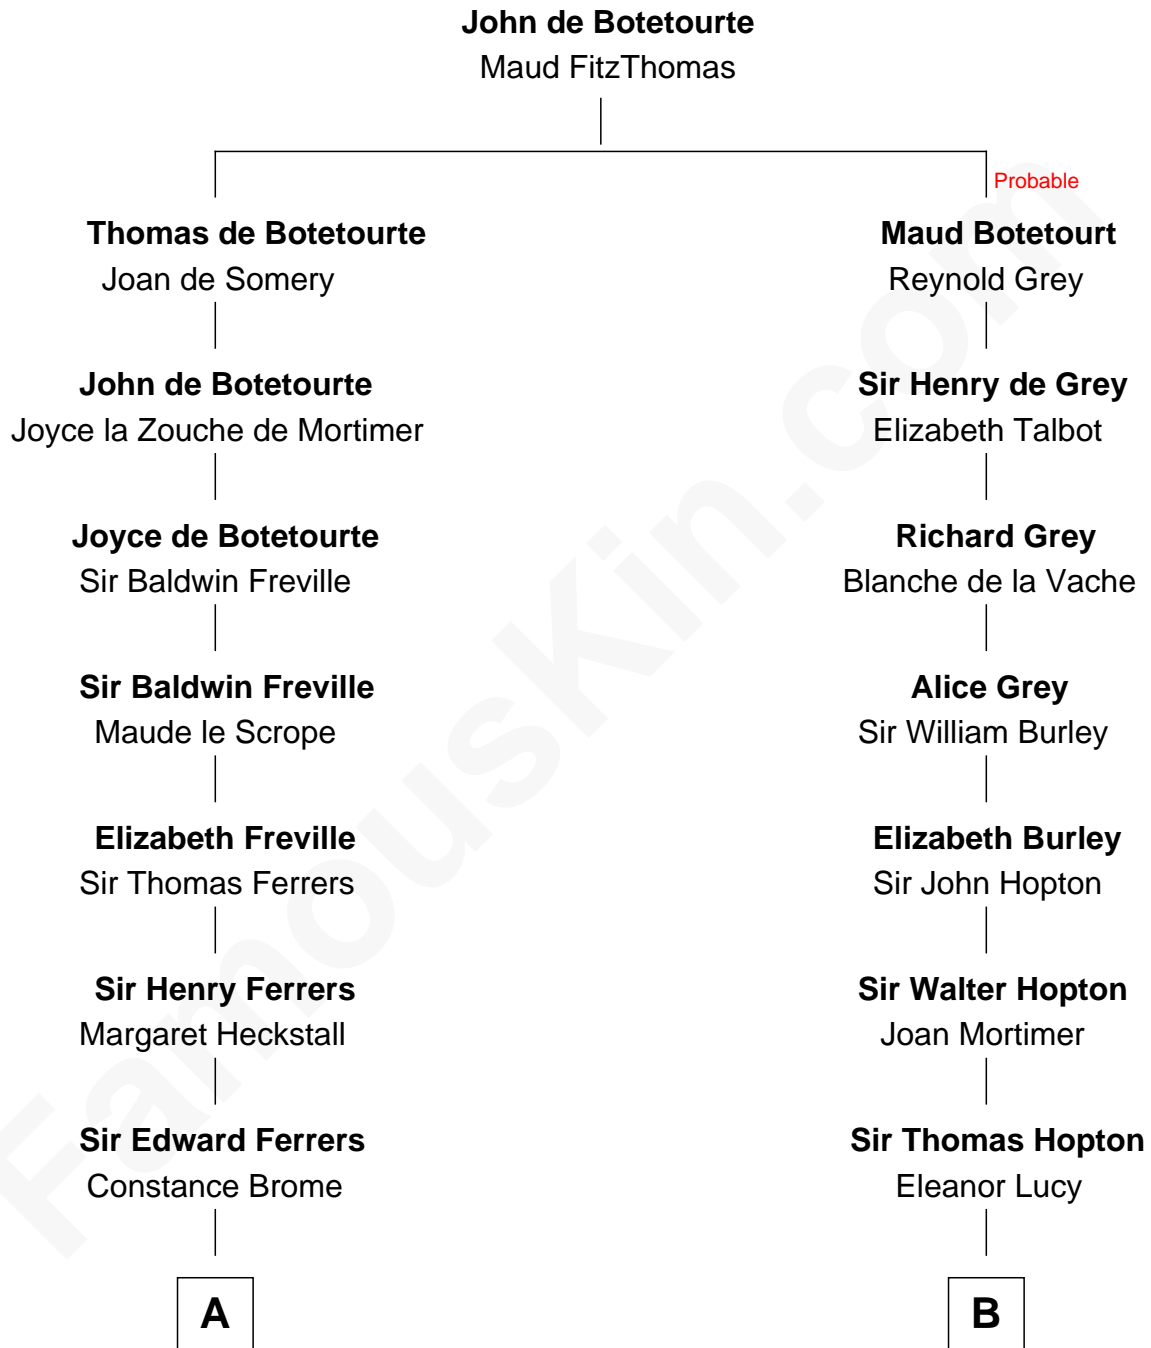

# FamousKin.com Relationship Chart of

**John McCain**

*U.S. Senator from Arizona*

14th cousin 6 times removed of

**Robert Abell**

*(c1605 - 1663) Great Migration Immigrant 1630*

**C**

James Junius Vaulx

Margaret Garside

Katherine Davey Vaulx

Adm. John Sidney McCain

Adm. John Sidney McCain

Roberta Wright

John McCain

*U.S. Senator from Arizona*

FamousKin.com