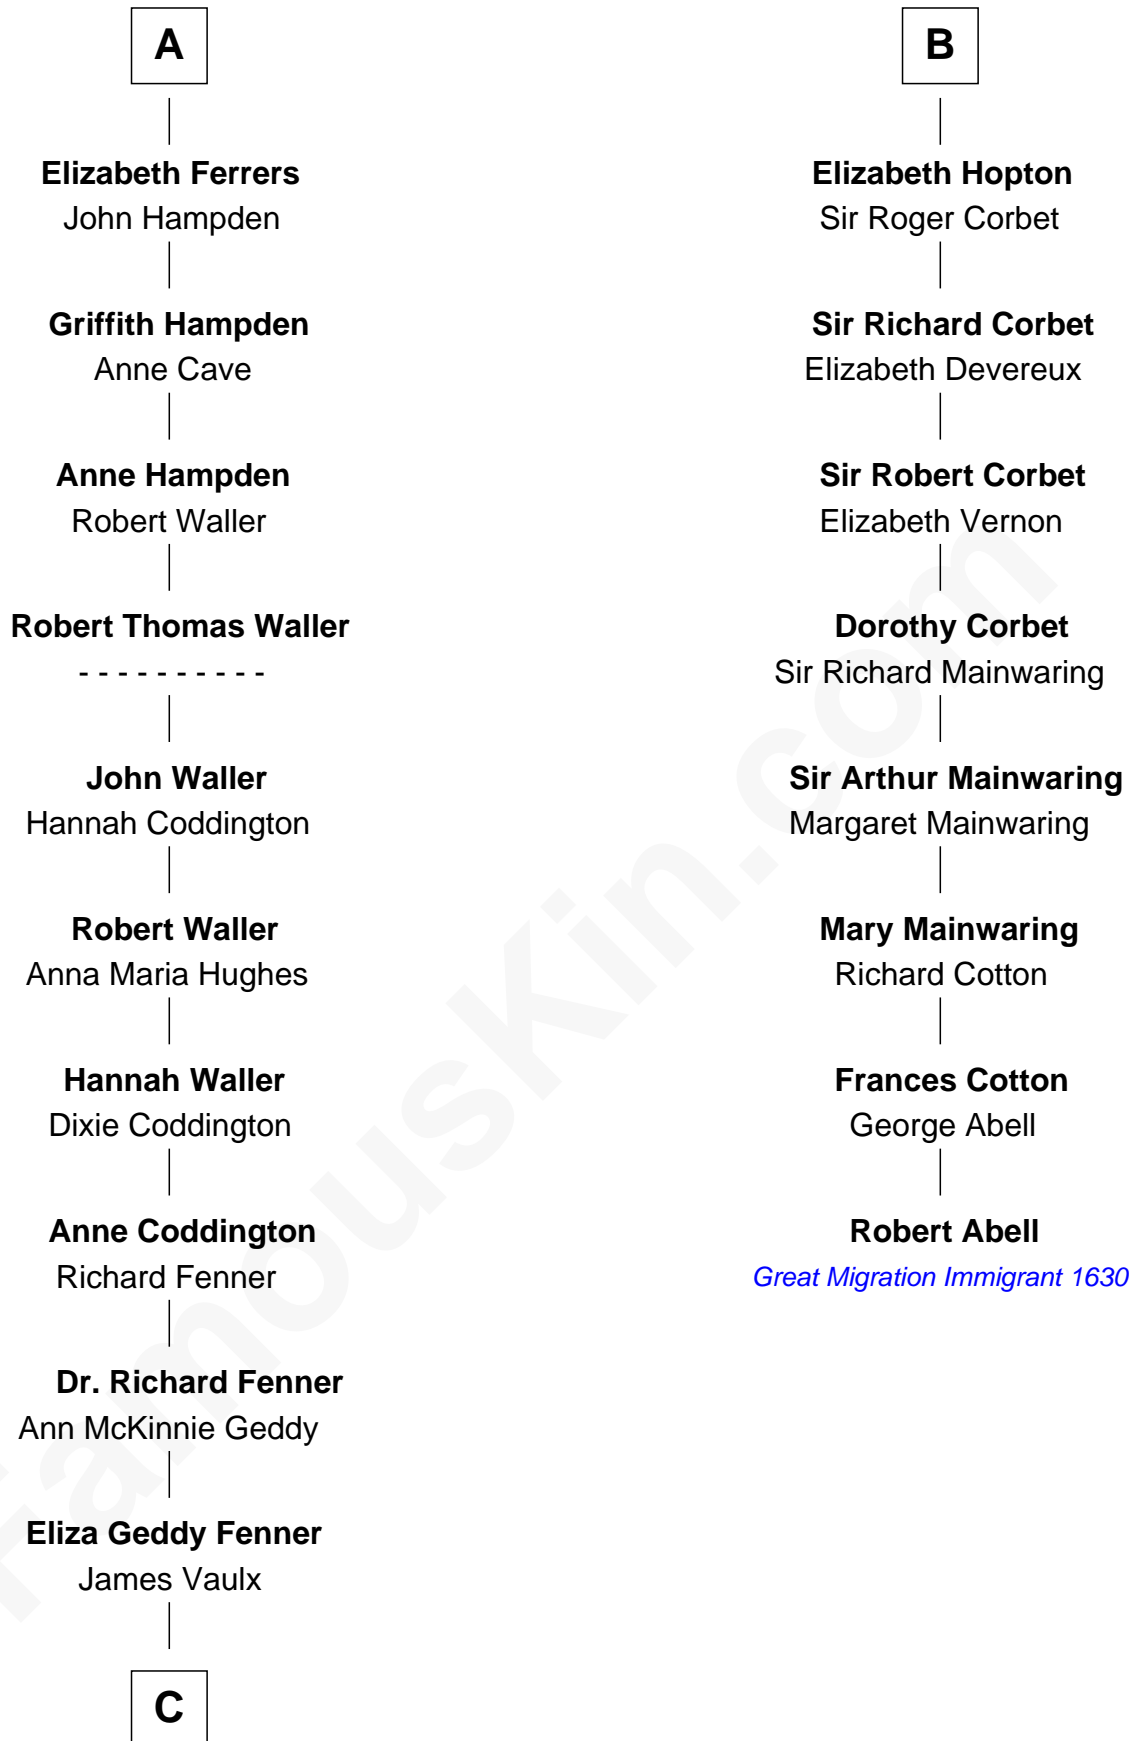

# FamousKin.com Relationship Chart of

**John McCain**

*U.S. Senator from Arizona*

14th cousin 6 times removed of

**Robert Abell**

*(c1605 - 1663) Great Migration Immigrant 1630*

**C**

James Junius Vaulx

Margaret Garside

Katherine Davey Vaulx

Adm. John Sidney McCain

Adm. John Sidney McCain

Roberta Wright

John McCain

*U.S. Senator from Arizona*

FamousKin.com