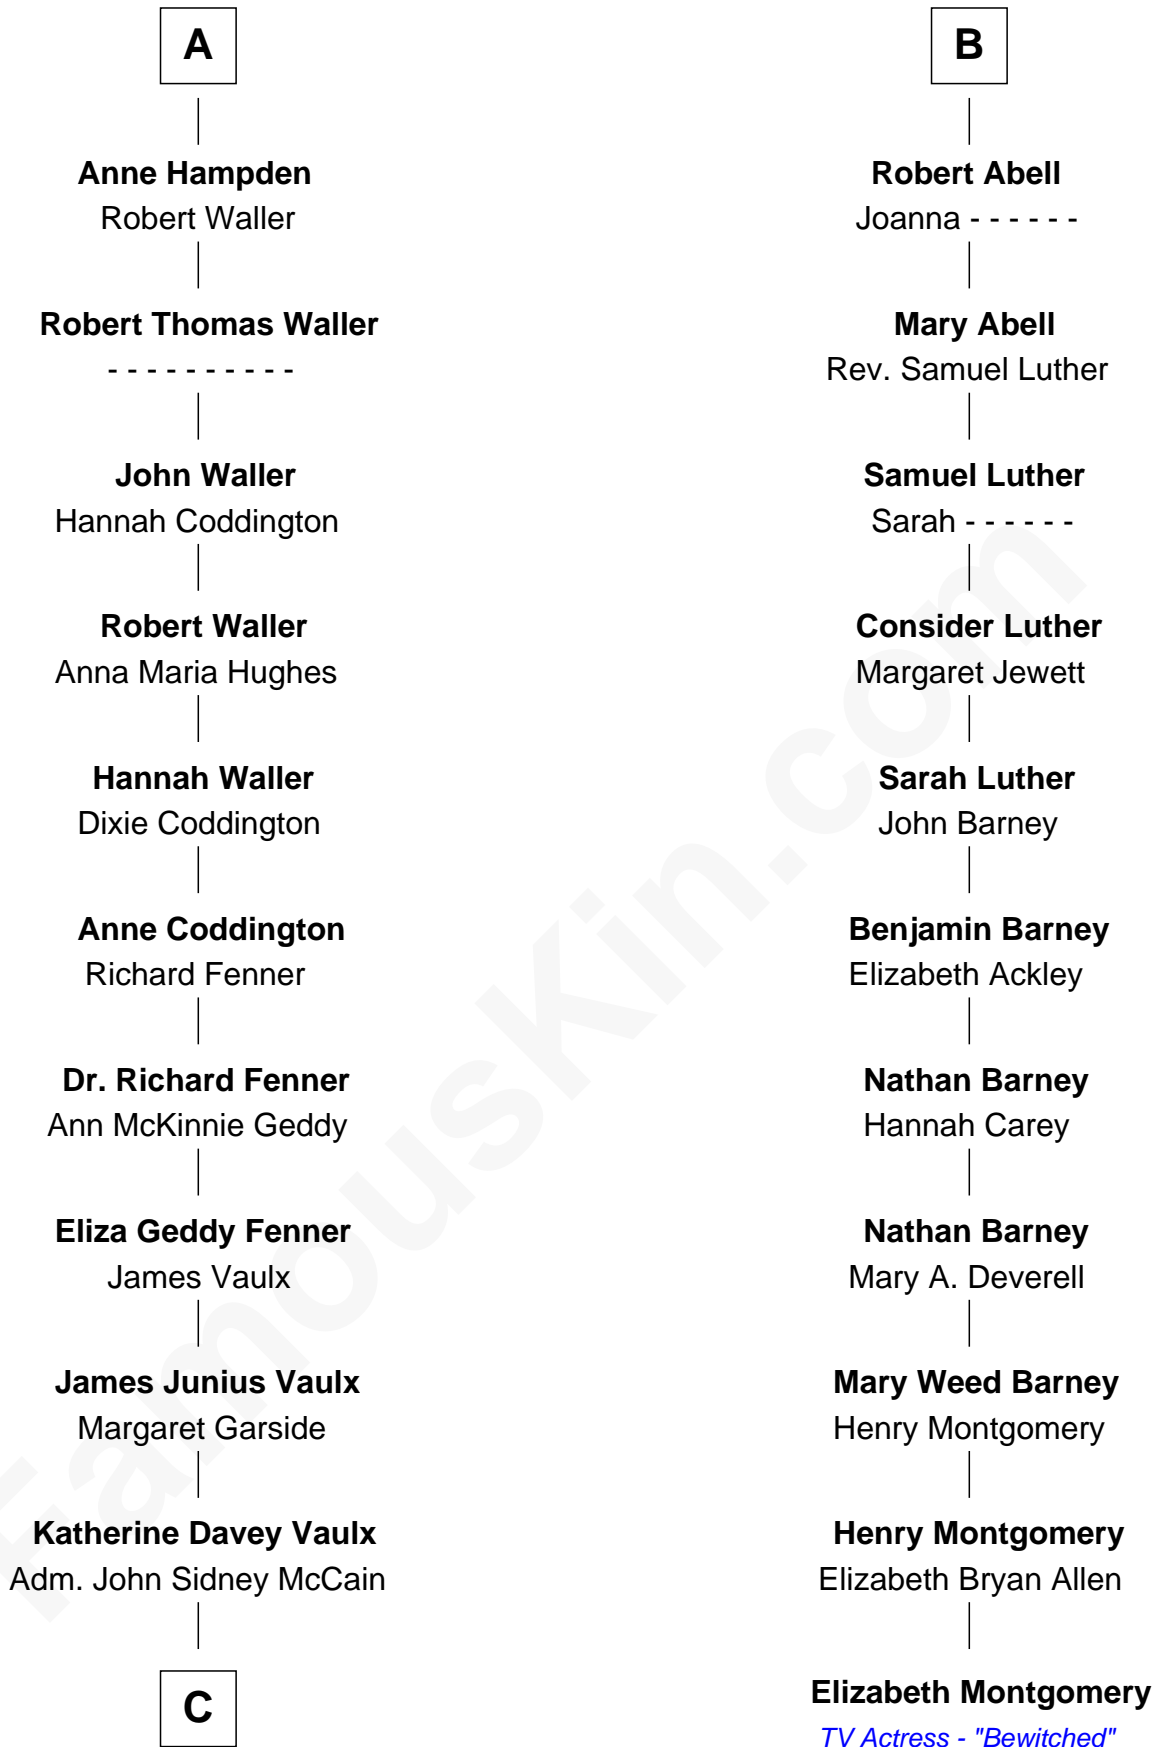

# FamousKin.com Relationship Chart of

**John McCain**

*U.S. Senator from Arizona*

17th cousin 1 time removed of

**Elizabeth Montgomery**

*TV Actress - "Bewitched"*

**Sir Walter Blount**

Sancha de Ayala

**Sir Thomas Blount**

Margaret de Gresley

**Sanchia Blount**

Edward Langford

**Alice Langford**

John Stradling

**Anne Stradling**

Sir John Danvers

Sir John Sutton

**Sir John Sutton**

Elizabeth Berkeley

**Jane Sutton**

Thomas Mainwaring

**Cecily Mainwaring**

John Cotton

**Sir George Cotton**

Mary Onley

**Richard Cotton**

Mary Mainwaring

**Frances Cotton**

George Abell

**B**

FamousKin.com