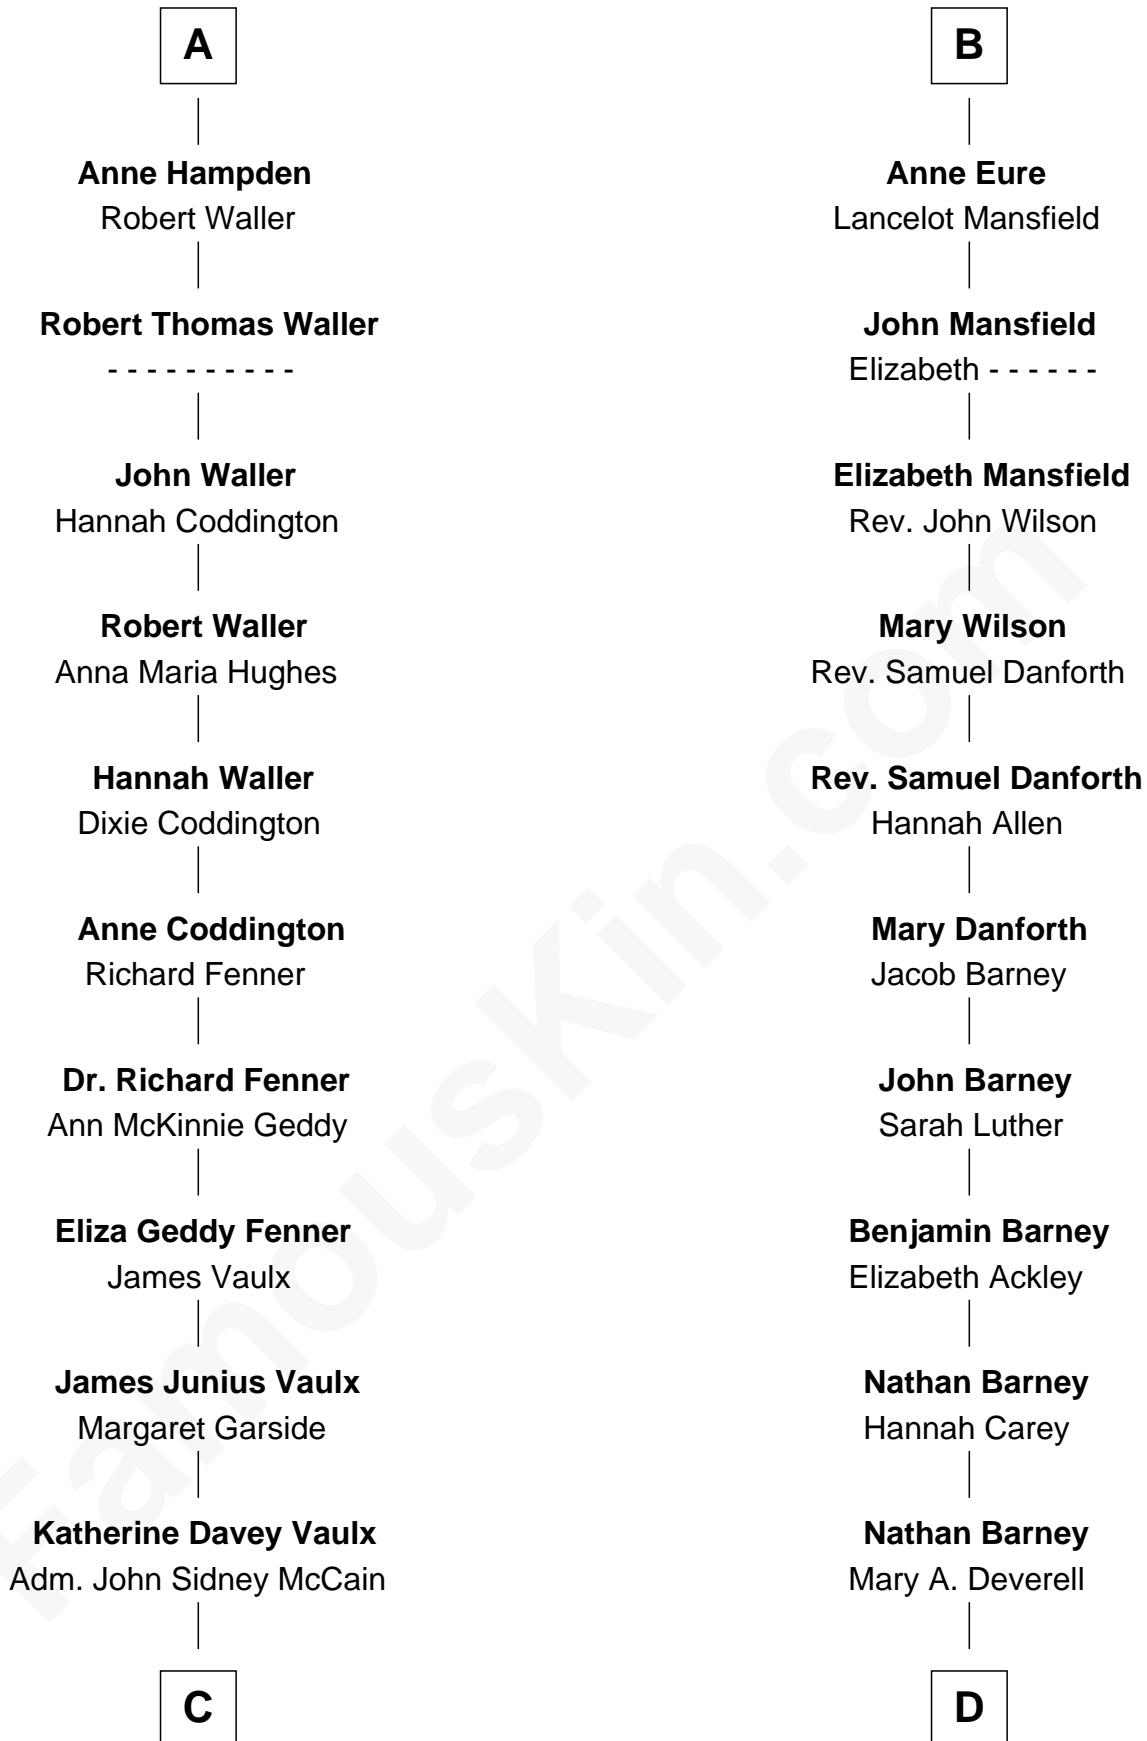

FamousKin.com Relationship Chart of

John McCain

U.S. Senator from Arizona

18th cousin 1 time removed of

Elizabeth Montgomery

TV Actress - "Bewitched"

John de Welles

Maud de Roos

Margery de Welles

Stephen le Scrope

Maude le Scrope

Sir Baldwin Freville

Elizabeth Freville

Sir Thomas Ferrers

Sir Henry Ferrers

Margaret Heckstall

Eleanor de Mowbray

Eudo de Welles

Maud de Greystoke

Sir Lionel de Welles

Joan de Waterton

Cecily de Welles

Sir Robert Willoughby

Sir Christopher Willoughby

Margaret Jenney

Elizabeth Willoughby

Sir William Eure

Sir Ralph Eure

Margery Bowes

B

FamousKin.com