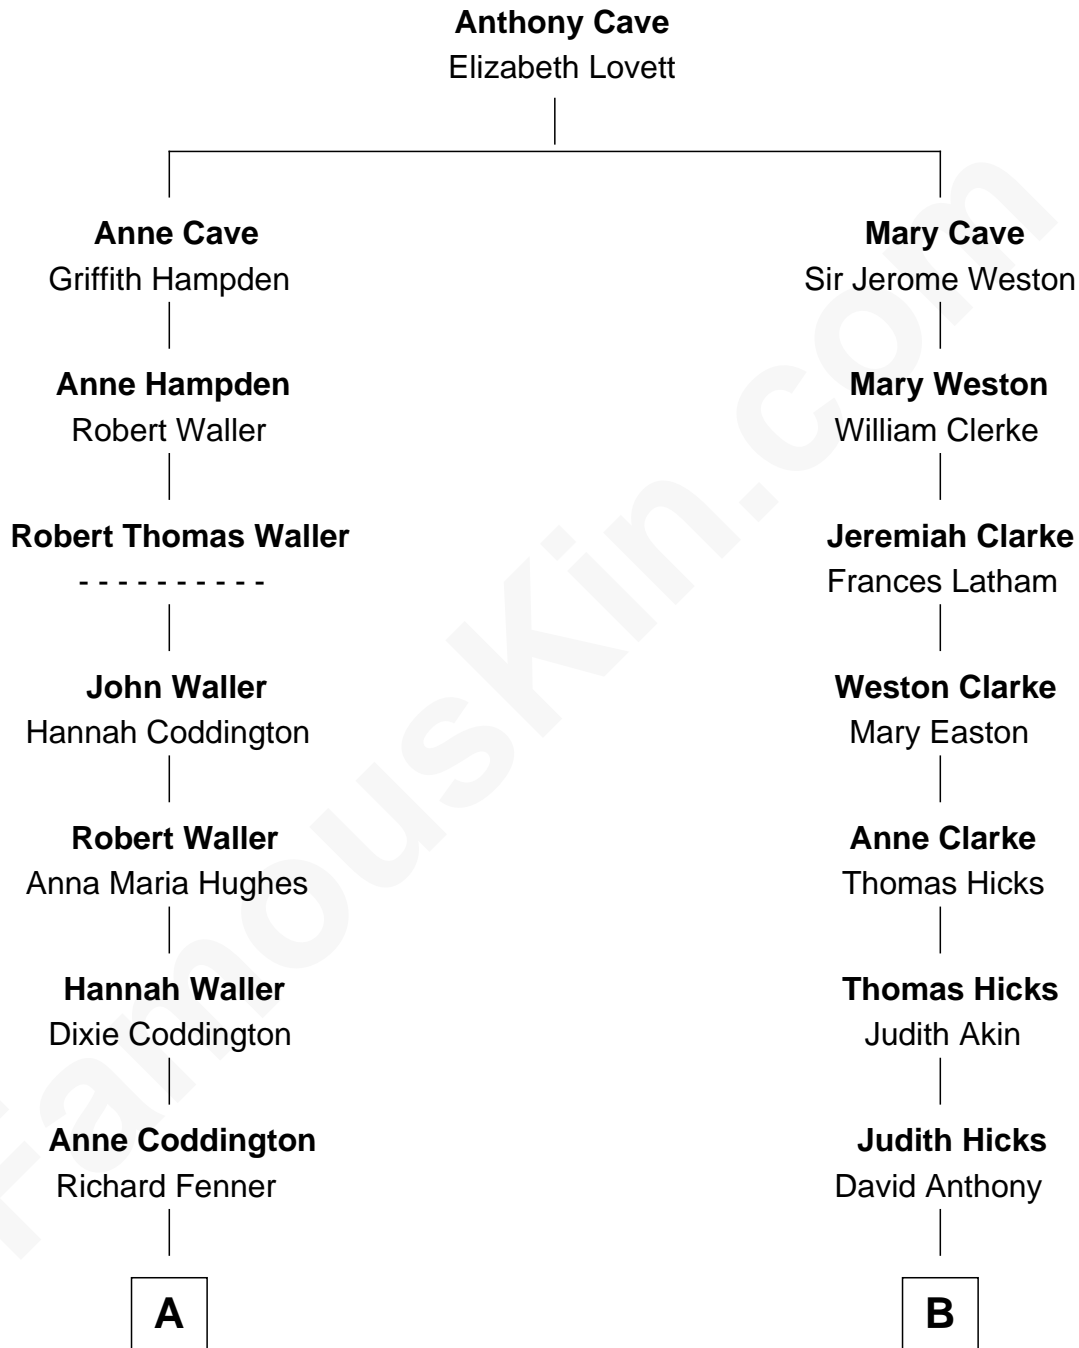

FamousKin.com Relationship Chart of

John McCain

U.S. Senator from Arizona

9th cousin 3 times removed of

Susan B. Anthony

Women's Rights Advocate

A

Dr. Richard Fenner
Ann McKinnie Geddy

Eliza Geddy Fenner
James Vault

James Junius Vault
Margaret Garside

Katherine Davey Vault
Adm. John Sidney McCain

Adm. John Sidney McCain
Roberta Wright

John McCain
U.S. Senator from Arizona

B

Humphrey Anthony
Hannah Lapham

Daniel Anthony
Lucy Read

Susan B. Anthony
Women's Rights Advocate