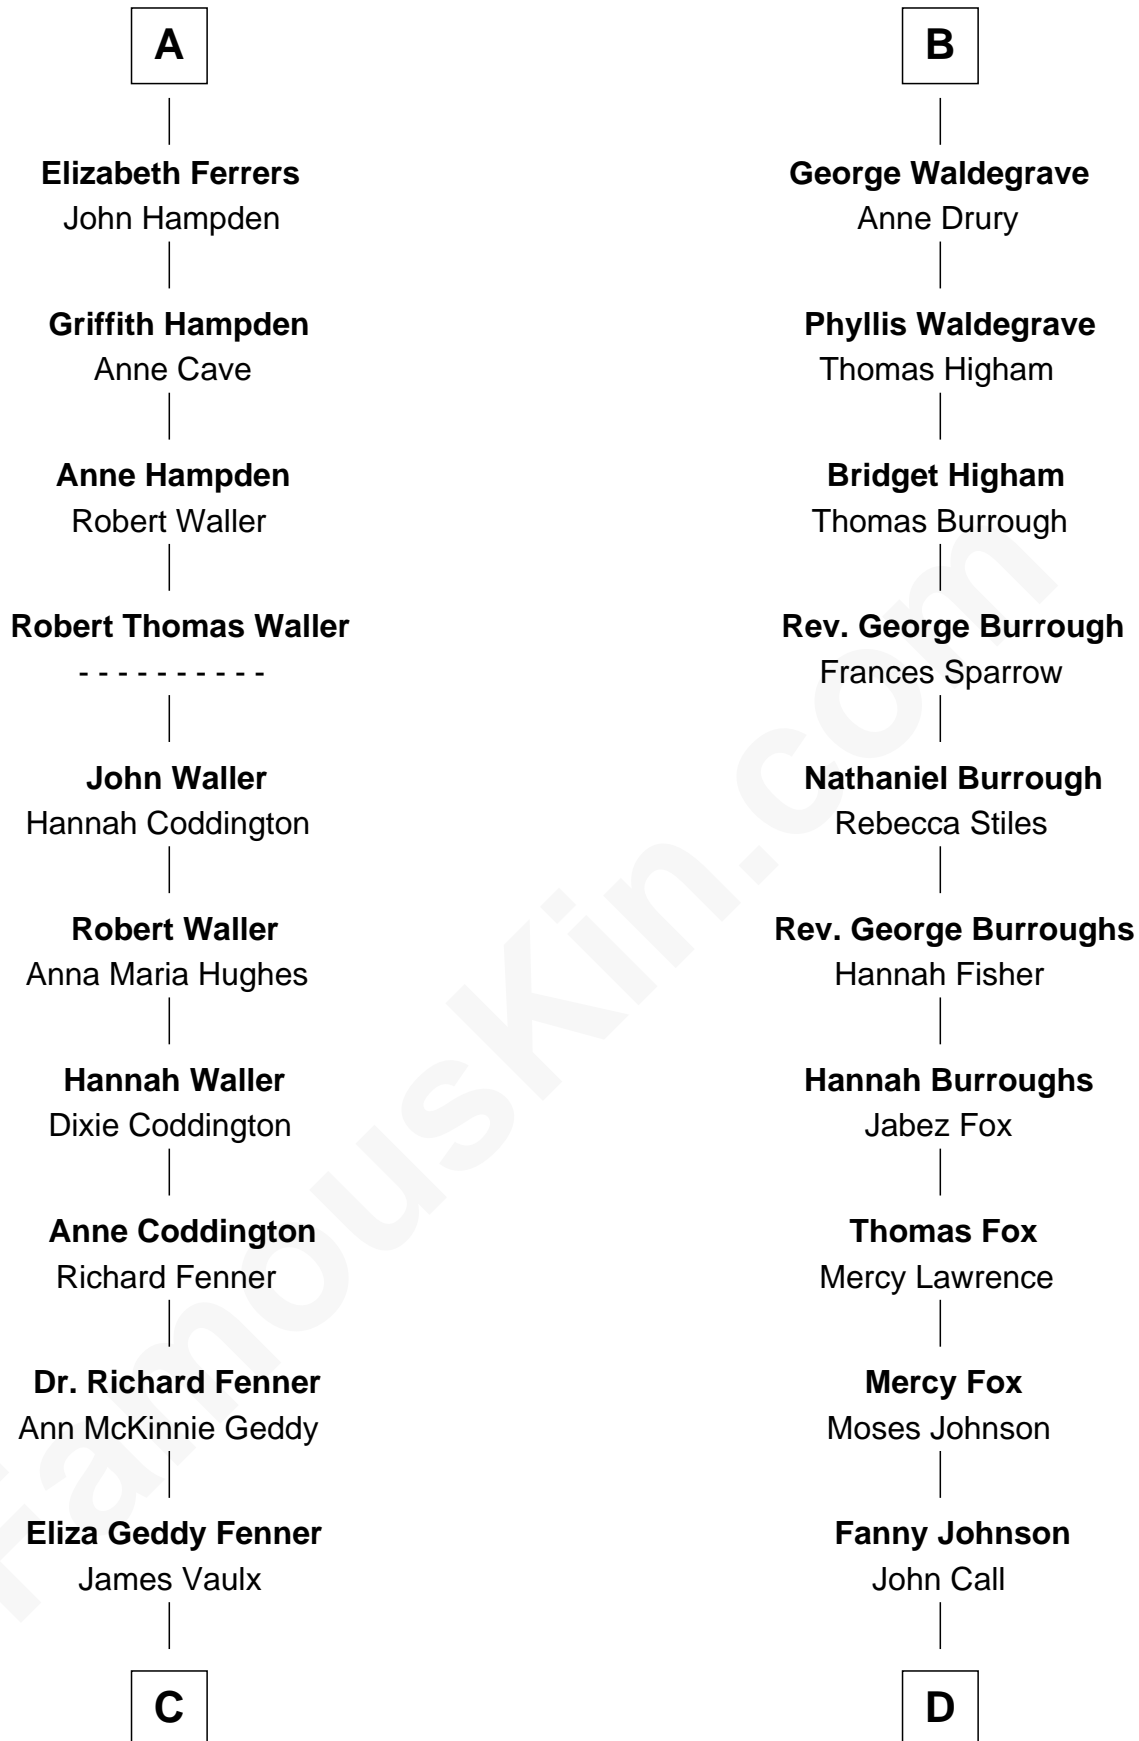

FamousKin.com Relationship Chart of

John McCain

U.S. Senator from Arizona

20th cousin of

Walt Disney

Co-Founder of The Walt Disney Company

William de Ros
Maude de Vaux

Sir William de Ros
Margery de Badlesmere

Maud de Roos
John de Welles

Margery de Welles
Stephen le Scrope

Maude le Scrope
Sir Baldwin Freville

Elizabeth Freville
Sir Thomas Ferrers

Sir Henry Ferrers
Margaret Heckstall

Sir Edward Ferrers
Constance Brome

A

Agnes de Ros
Pain de Tibetot

Sir John de Tibetot
Margaret de Badlesmere

Sir Robert de Tibetot
Margaret Deincourt

Elizabeth de Tibetot
Sir Philip le Despencer

Margery Despencer
Sir Roger Wentworth

Henry Wentworth
Elizabeth Howard

Margery Wentworth
Sir William Waldegrave

B

C

James Junius Vaulx

Margaret Garside

Katherine Davey Vaulx

Adm. John Sidney McCain

Adm. John Sidney McCain