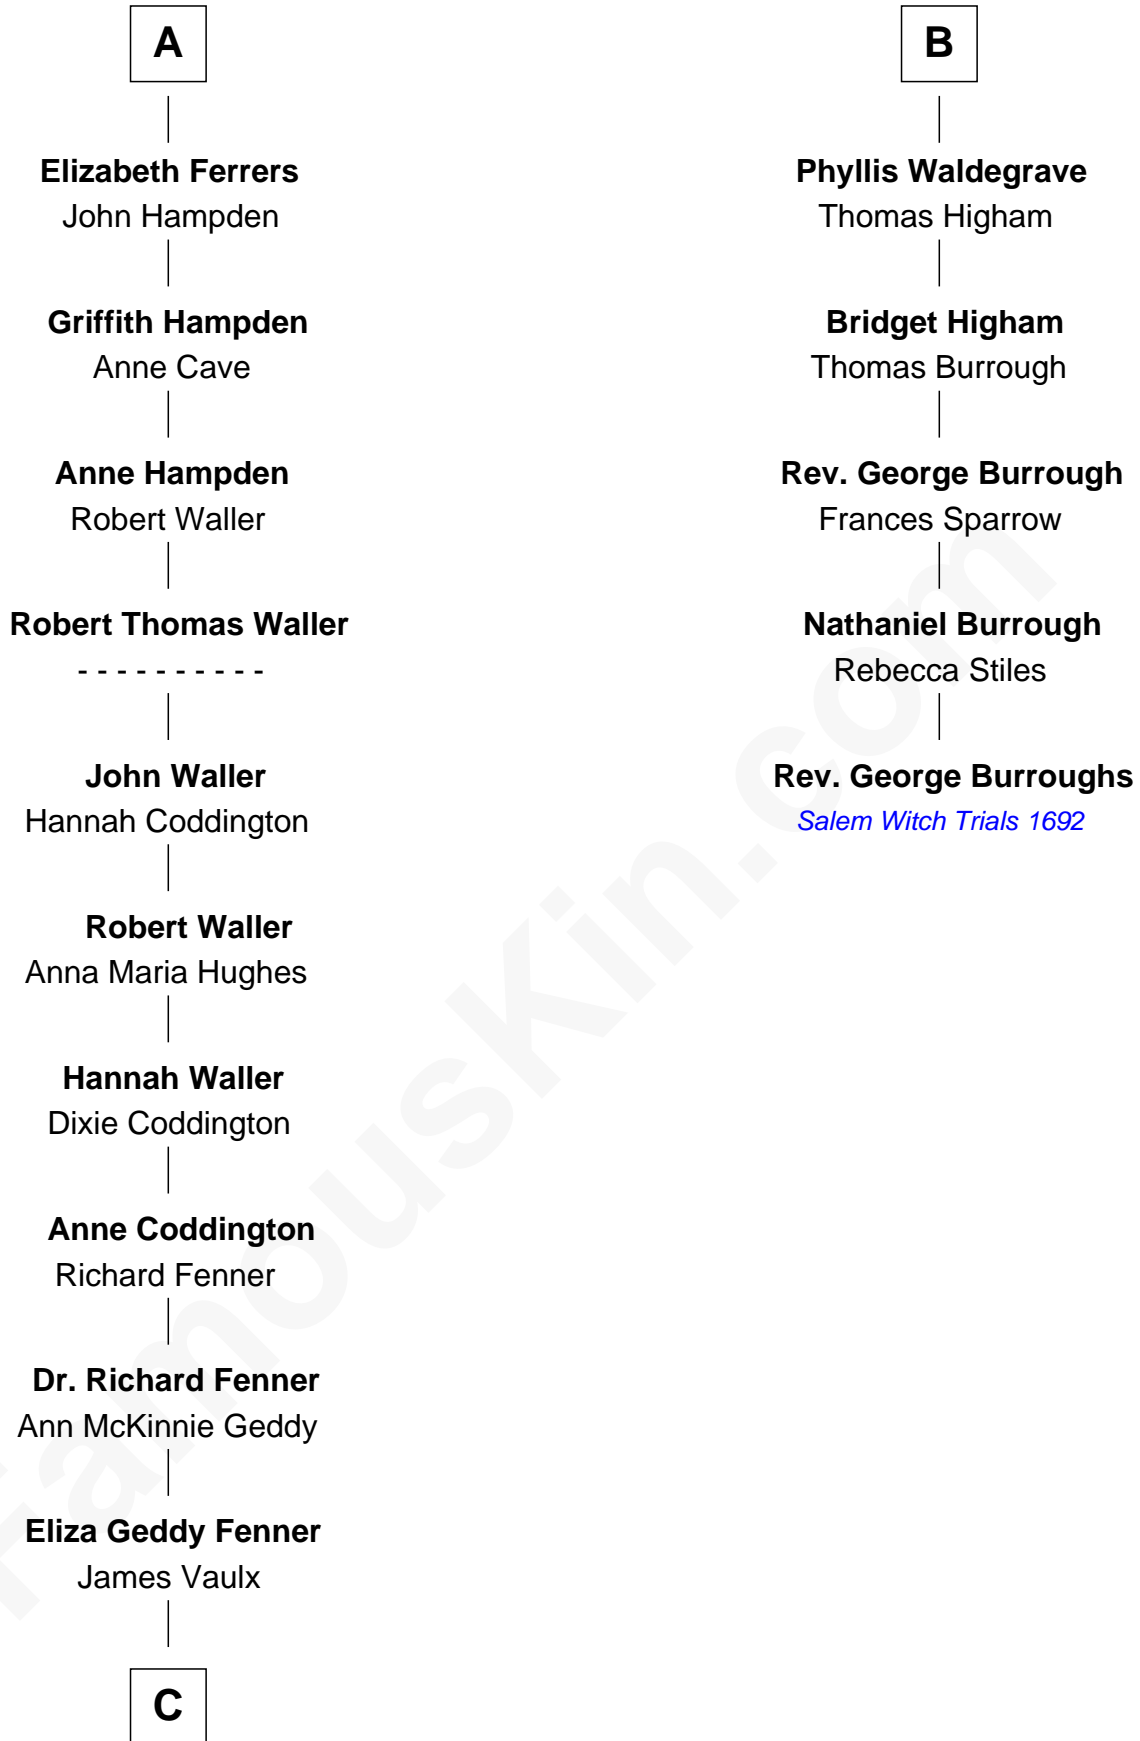

FamousKin.com

Relationship Chart of

John McCain

U.S. Senator from Arizona

11th cousin 9 times removed of

Rev. George Burroughs

Executed for Witchcraft, Salem 1692

Bartholomew de Badlesmere

Margaret de Badlesmere

Sir John de Tibetot

Sir Robert de Tibetot

Margaret Deincourt

Elizabeth de Tibetot

Sir Philip le Despencer

Margery Despencer

Sir Roger Wentworth

Henry Wentworth

Elizabeth Howard

Margery Wentworth

Sir William Waldegrave

George Waldegrave

Anne Drury

B

C

James Junius Vaulx

Margaret Garside

Katherine Davey Vaulx

Adm. John Sidney McCain

Adm. John Sidney McCain

Roberta Wright

John McCain

U.S. Senator from Arizona