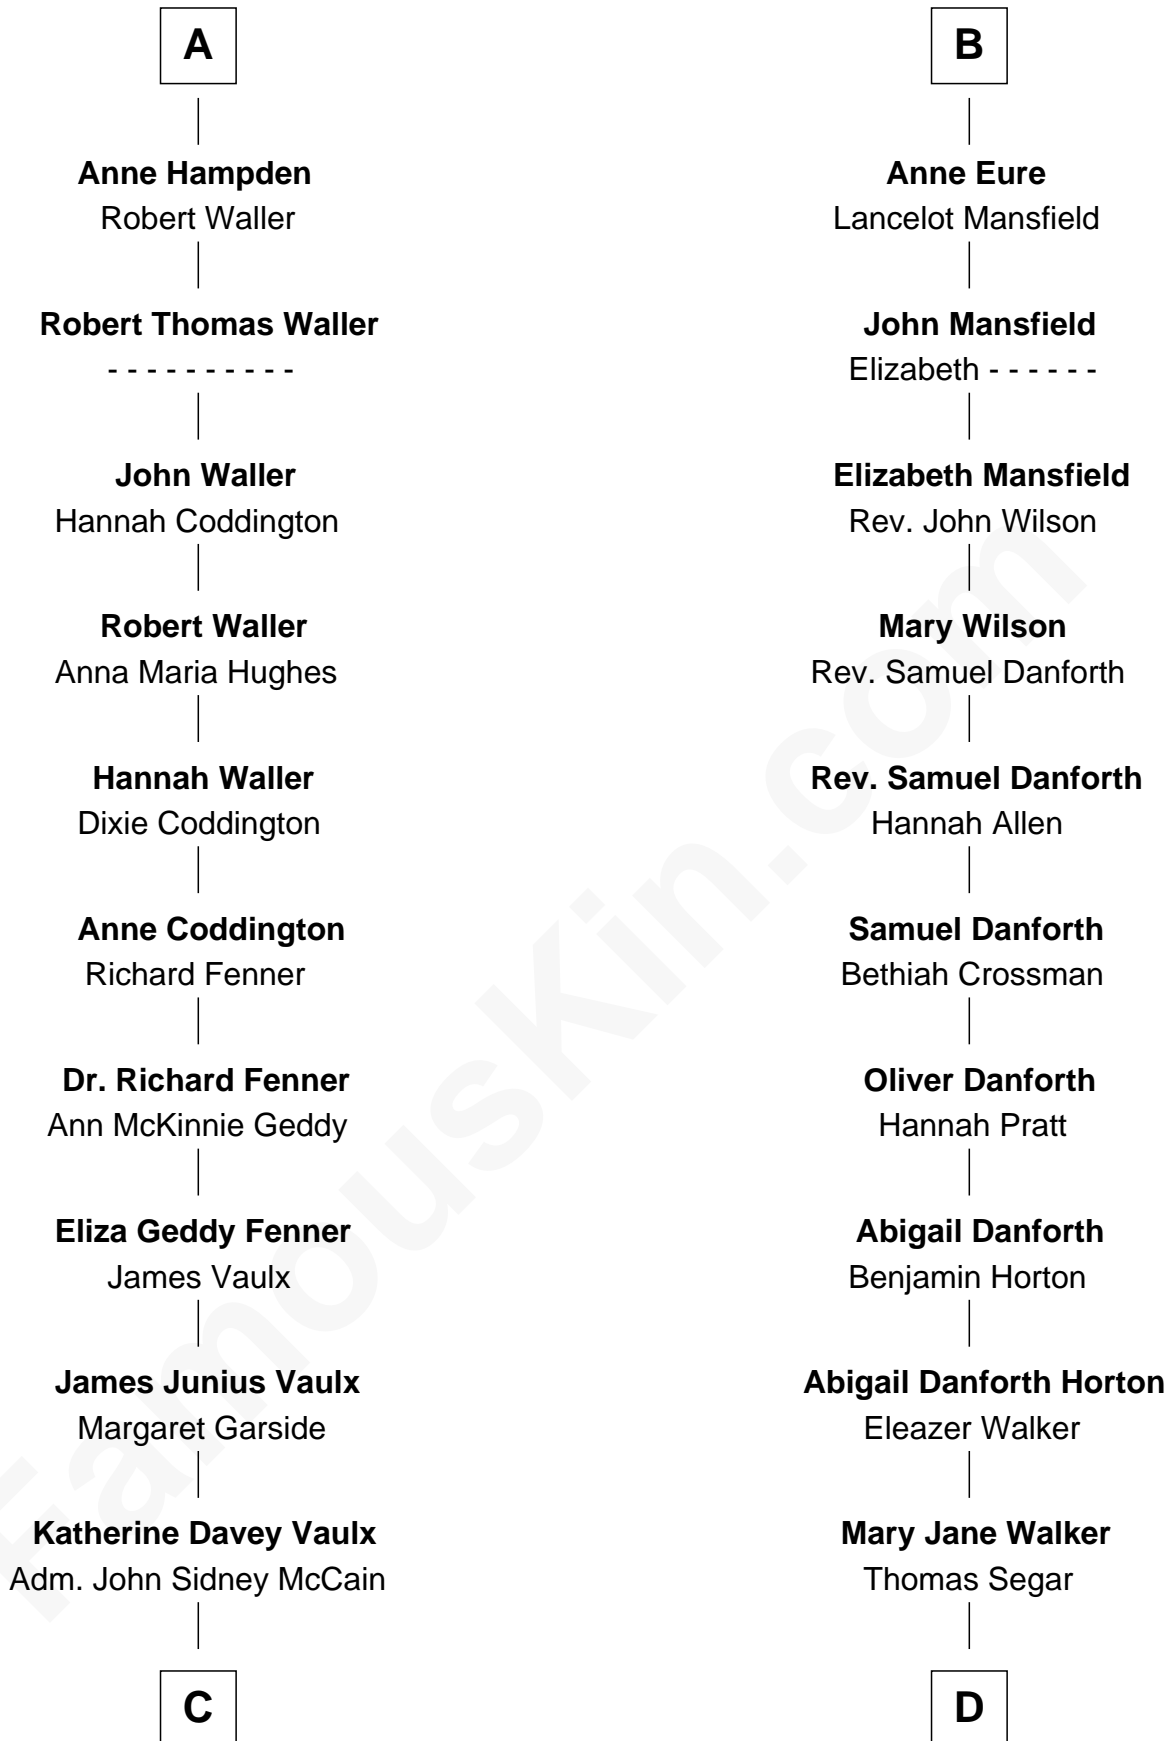

FamousKin.com Relationship Chart of

John McCain

U.S. Senator from Arizona

18th cousin of

E. C. Segar

Cartoonist (Popeye creator)

John de Welles

Maud de Roos

Margery de Welles

Stephen le Scrope

Maude le Scrope

Sir Baldwin Freville

Elizabeth Freville

Sir Thomas Ferrers

Sir Henry Ferrers

Margaret Heckstall

Eleanor de Mowbray

Eudo de Welles

Maud de Greystoke

Sir Lionel de Welles

Joan de Waterton

Cecily de Welles

Sir Robert Willoughby

Sir Christopher Willoughby

Margaret Jenney

Elizabeth Willoughby

Sir William Eure

Sir Ralph Eure

Margery Bowes

B

FamousKin.com

E. C. Segar photo by [U. S. War Stamp Council](#)