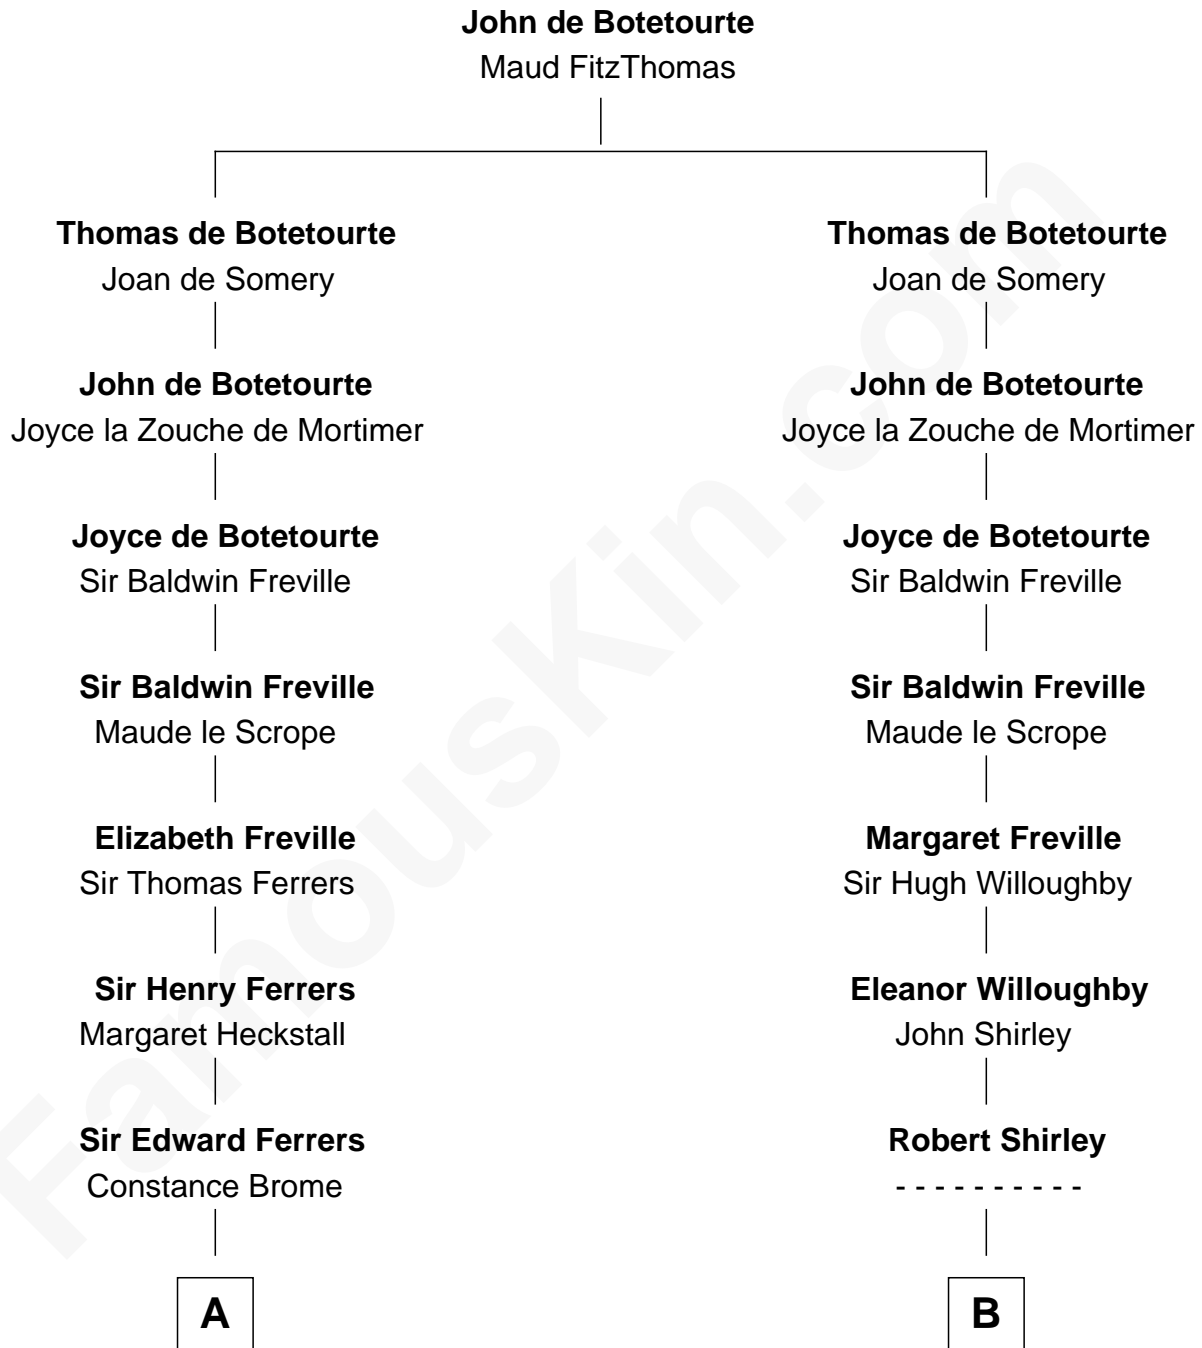

FamousKin.com

Relationship Chart of

John McCain

U.S. Senator from Arizona

18th cousin 2 times removed of

William Henry Moore

Co-Founder, U.S. Steel and Nabisco

C

James Junius Vaulx

Margaret Garside

Katherine Davey Vaulx

Adm. John Sidney McCain

Adm. John Sidney McCain

Roberta Wright

John McCain

U.S. Senator from Arizona

D

Rachael Arvilla Beckwith

Nathaniel Ford Moore

William Henry Moore

Co-Founder, U.S. Steel and Nabisco

FamousKin.com