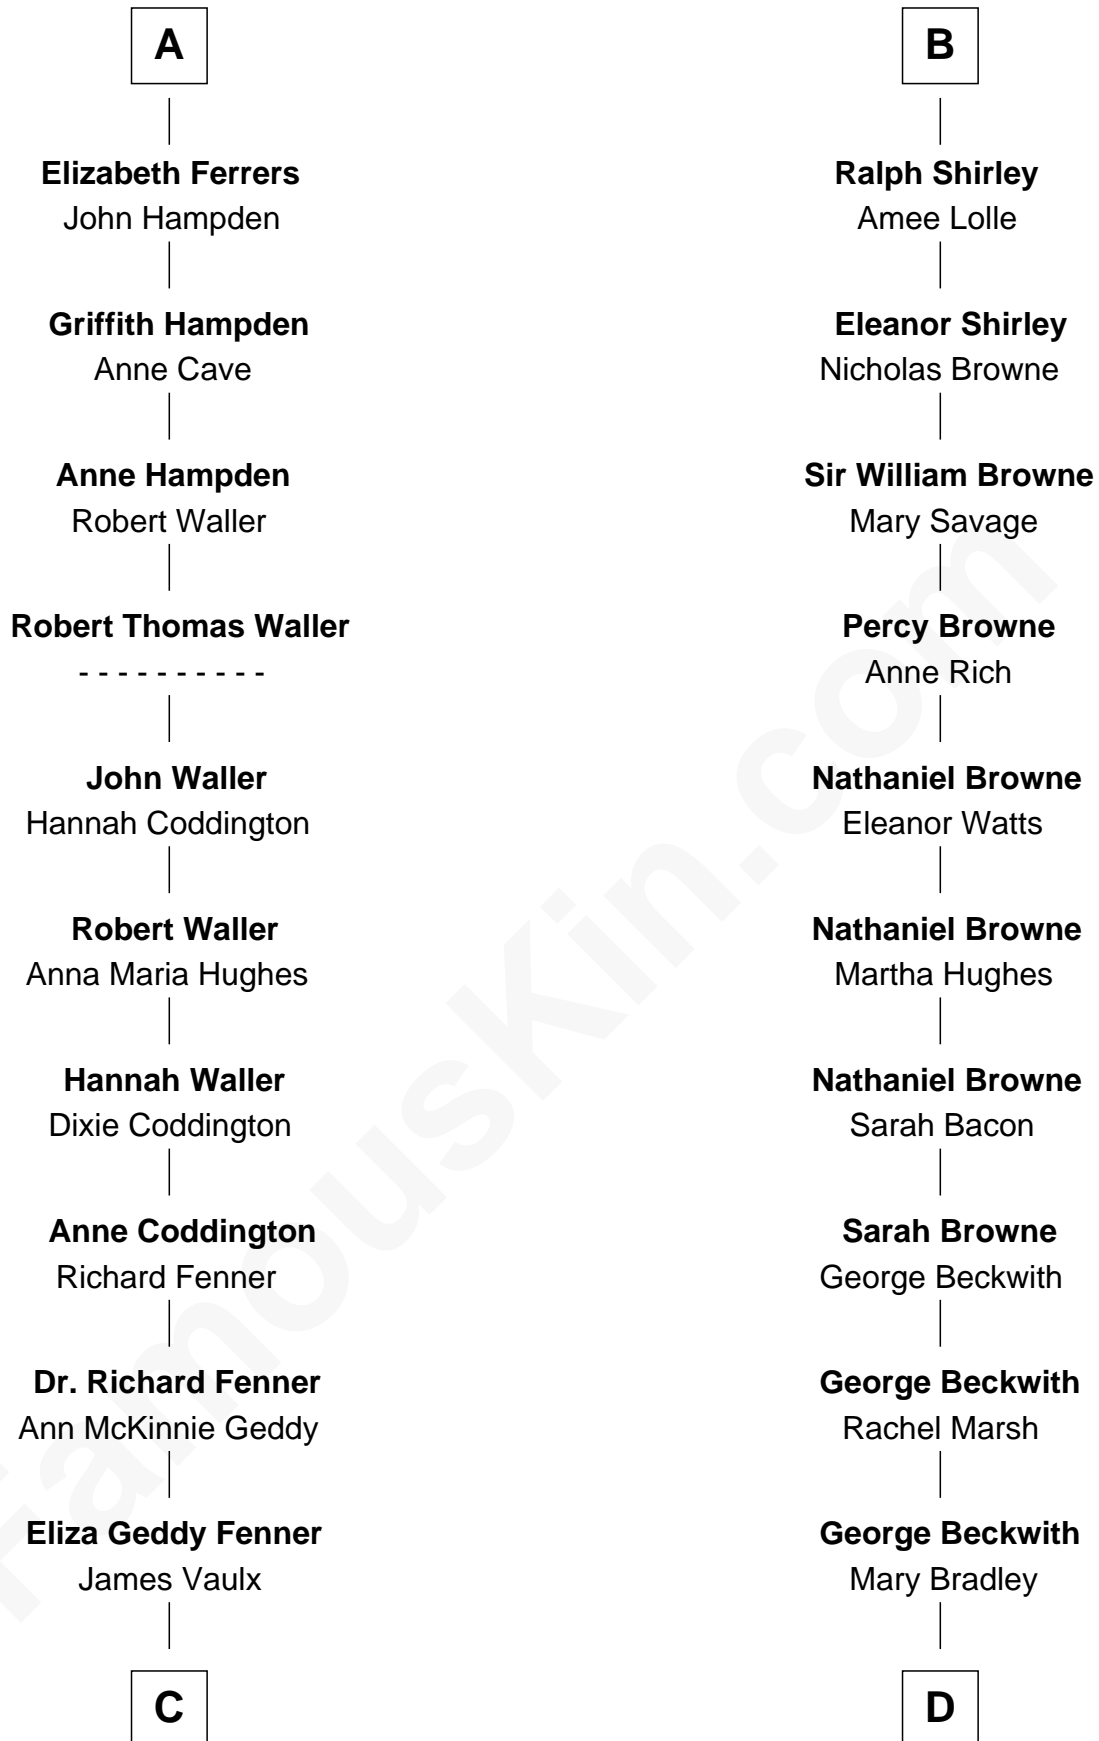

FamousKin.com

Relationship Chart of

John McCain

U.S. Senator from Arizona

18th cousin 2 times removed of

William Henry Moore

Co-Founder, U.S. Steel and Nabisco

C

James Junius Vaulx

Margaret Garside

Katherine Davey Vaulx

Adm. John Sidney McCain

Adm. John Sidney McCain

Roberta Wright

John McCain

U.S. Senator from Arizona

D

Rachael Arvilla Beckwith

Nathaniel Ford Moore

William Henry Moore

Co-Founder, U.S. Steel and Nabisco

FamousKin.com