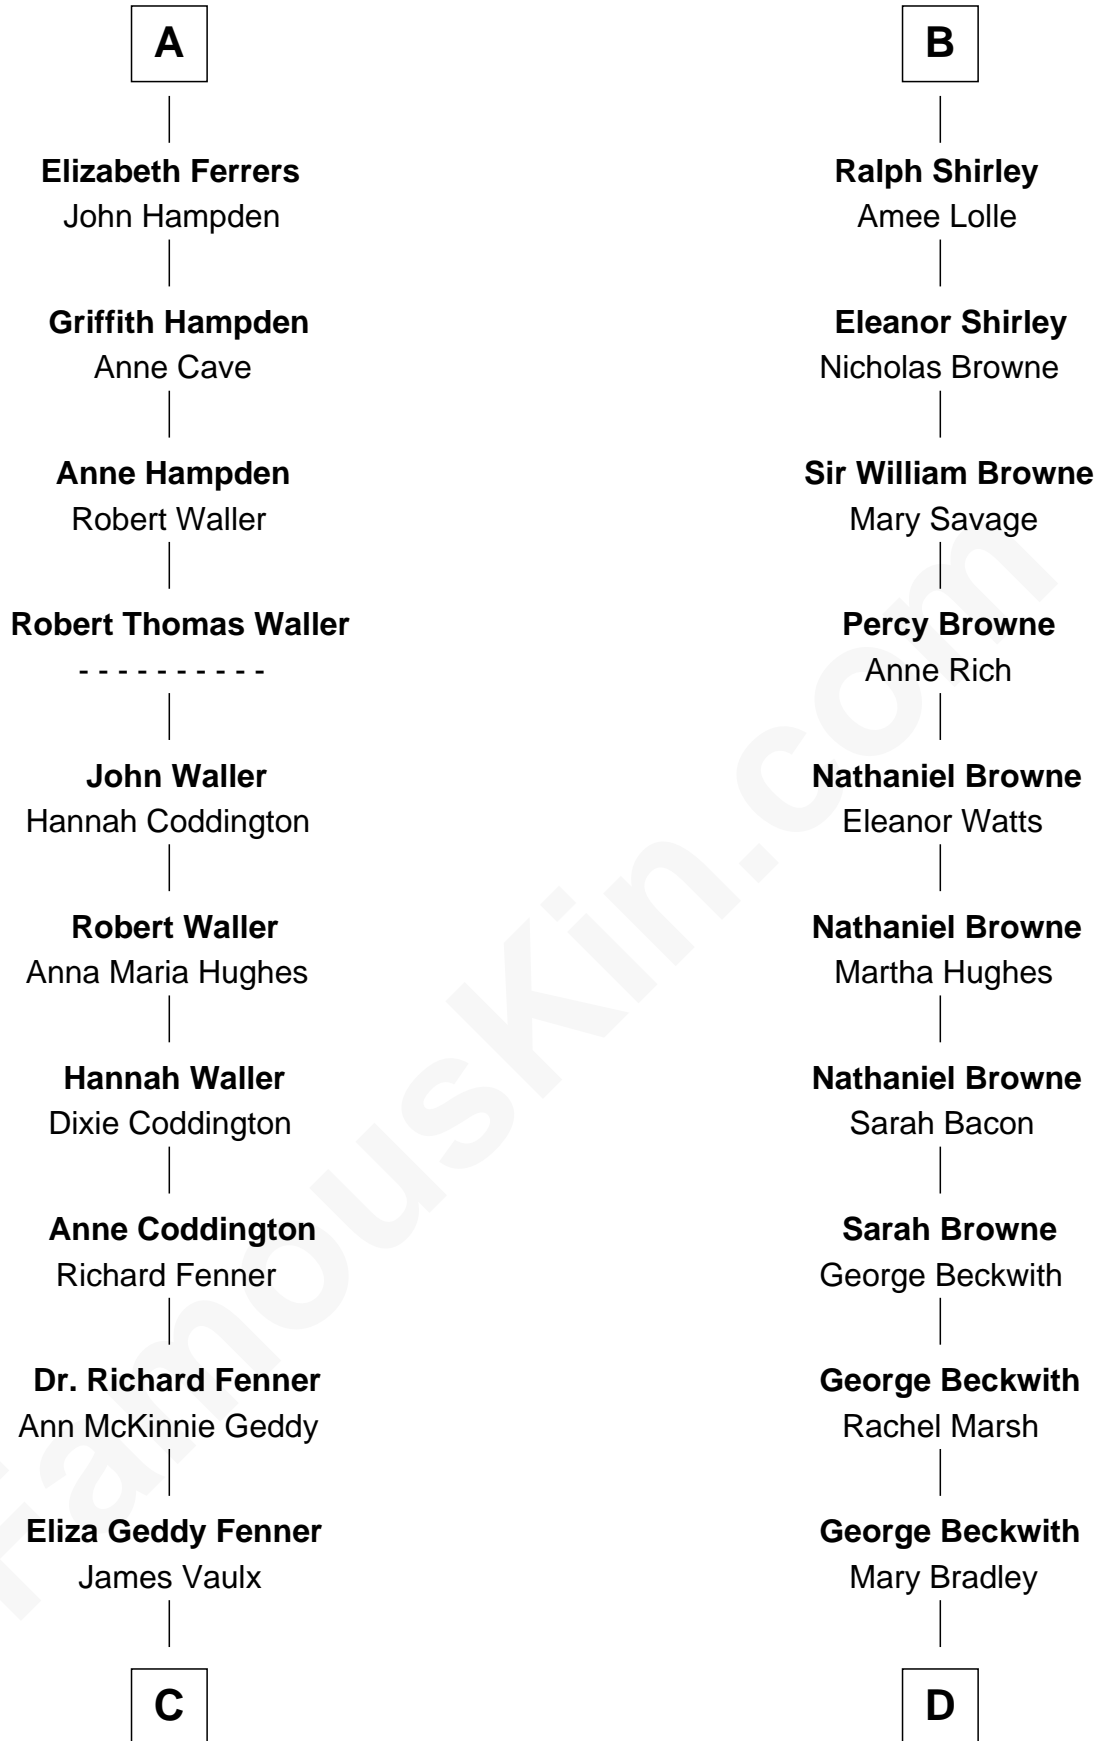

FamousKin.com

Relationship Chart of

John McCain

U.S. Senator from Arizona

18th cousin 2 times removed of

William Henry Moore

Co-Founder, U.S. Steel and Nabisco

C

James Junius Vaulx

Margaret Garside

Katherine Davey Vaulx

Adm. John Sidney McCain

Adm. John Sidney McCain

Roberta Wright

John McCain

U.S. Senator from Arizona

D

Rachael Arvilla Beckwith

Nathaniel Ford Moore

William Henry Moore

Co-Founder, U.S. Steel and Nabisco

FamousKin.com