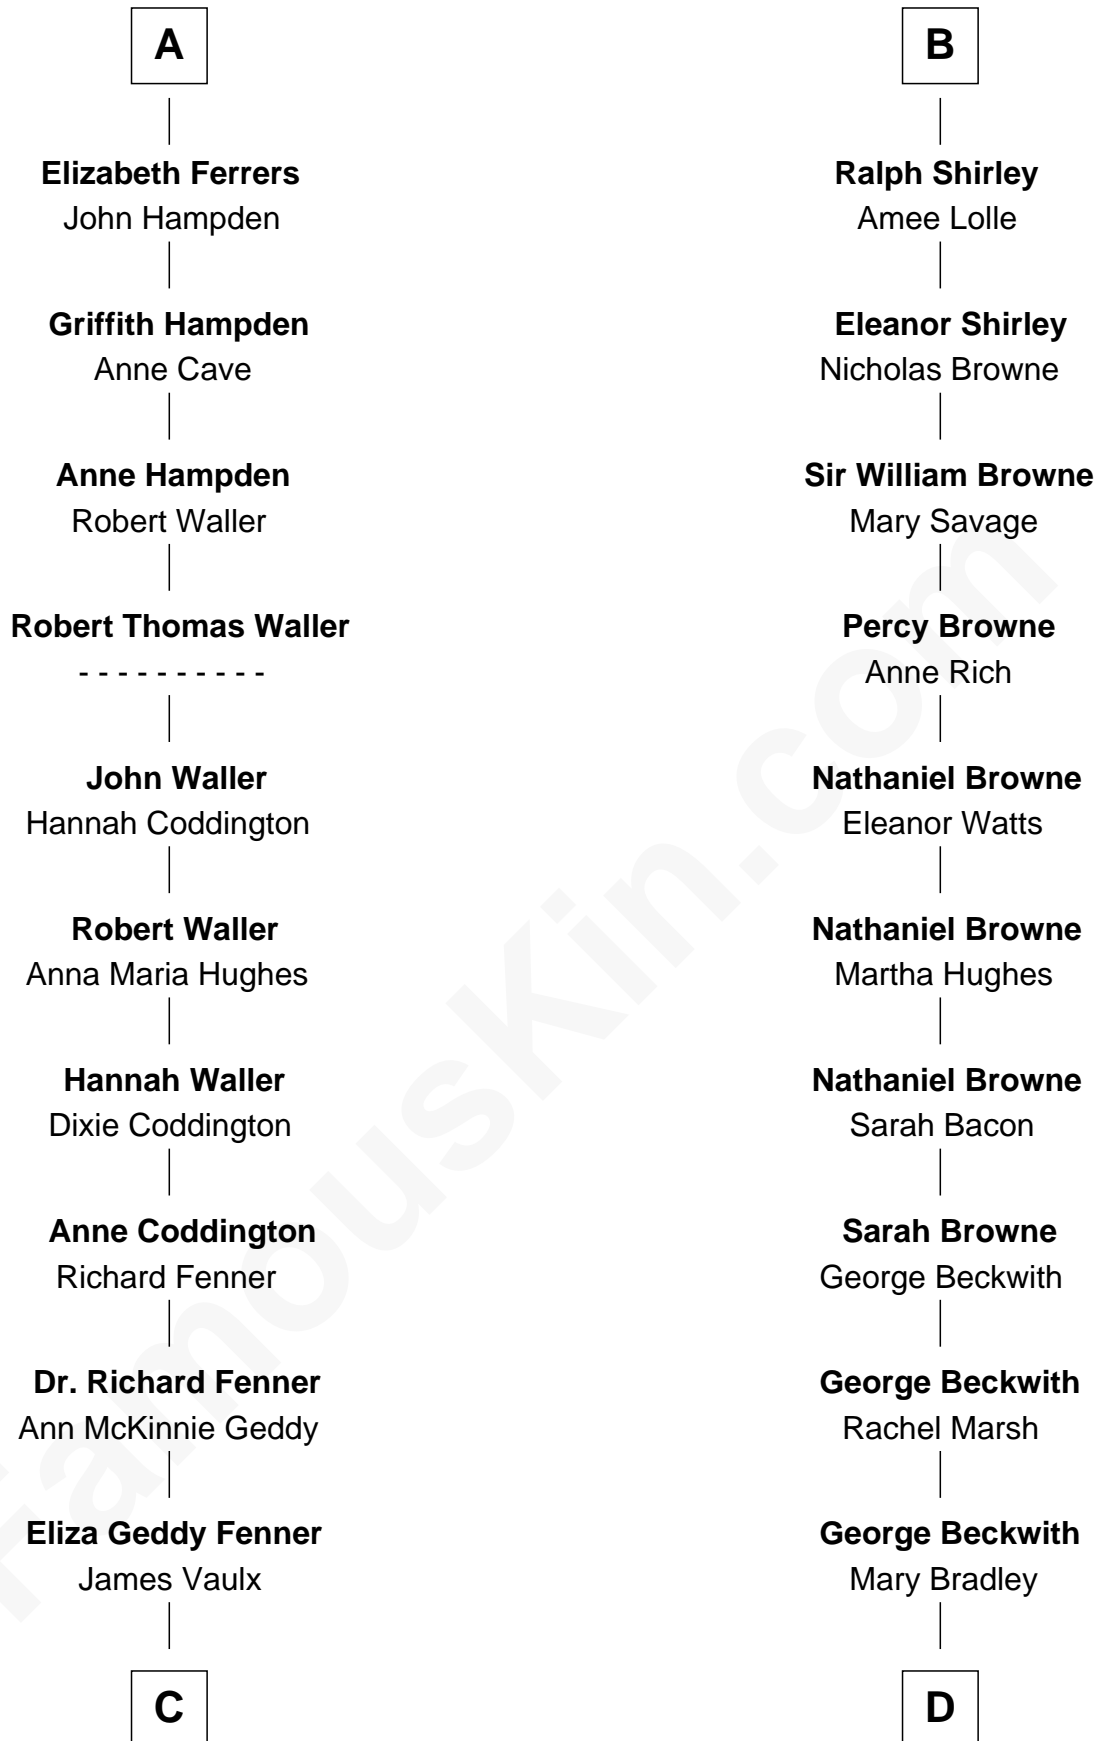

FamousKin.com

Relationship Chart of

John McCain

U.S. Senator from Arizona

18th cousin 2 times removed of

William Henry Moore

Co-Founder, U.S. Steel and Nabisco

Bartholomew de Badlesmere

Margaret de Clare

Margery de Badlesmere

Sir William de Ros

Maud de Roos

John de Welles

Margery de Welles

Stephen le Scrope

Maude le Scrope

Margery de Badlesmere

Sir William de Ros

Maud de Roos

John de Welles

Margery de Welles

Stephen le Scrope

Maude le Scrope

Sir Baldwin Freville

Margaret Freville

Sir Hugh Willoughby

Eleanor Willoughby

John Shirley

Robert Shirley

B

C

James Junius Vaulx