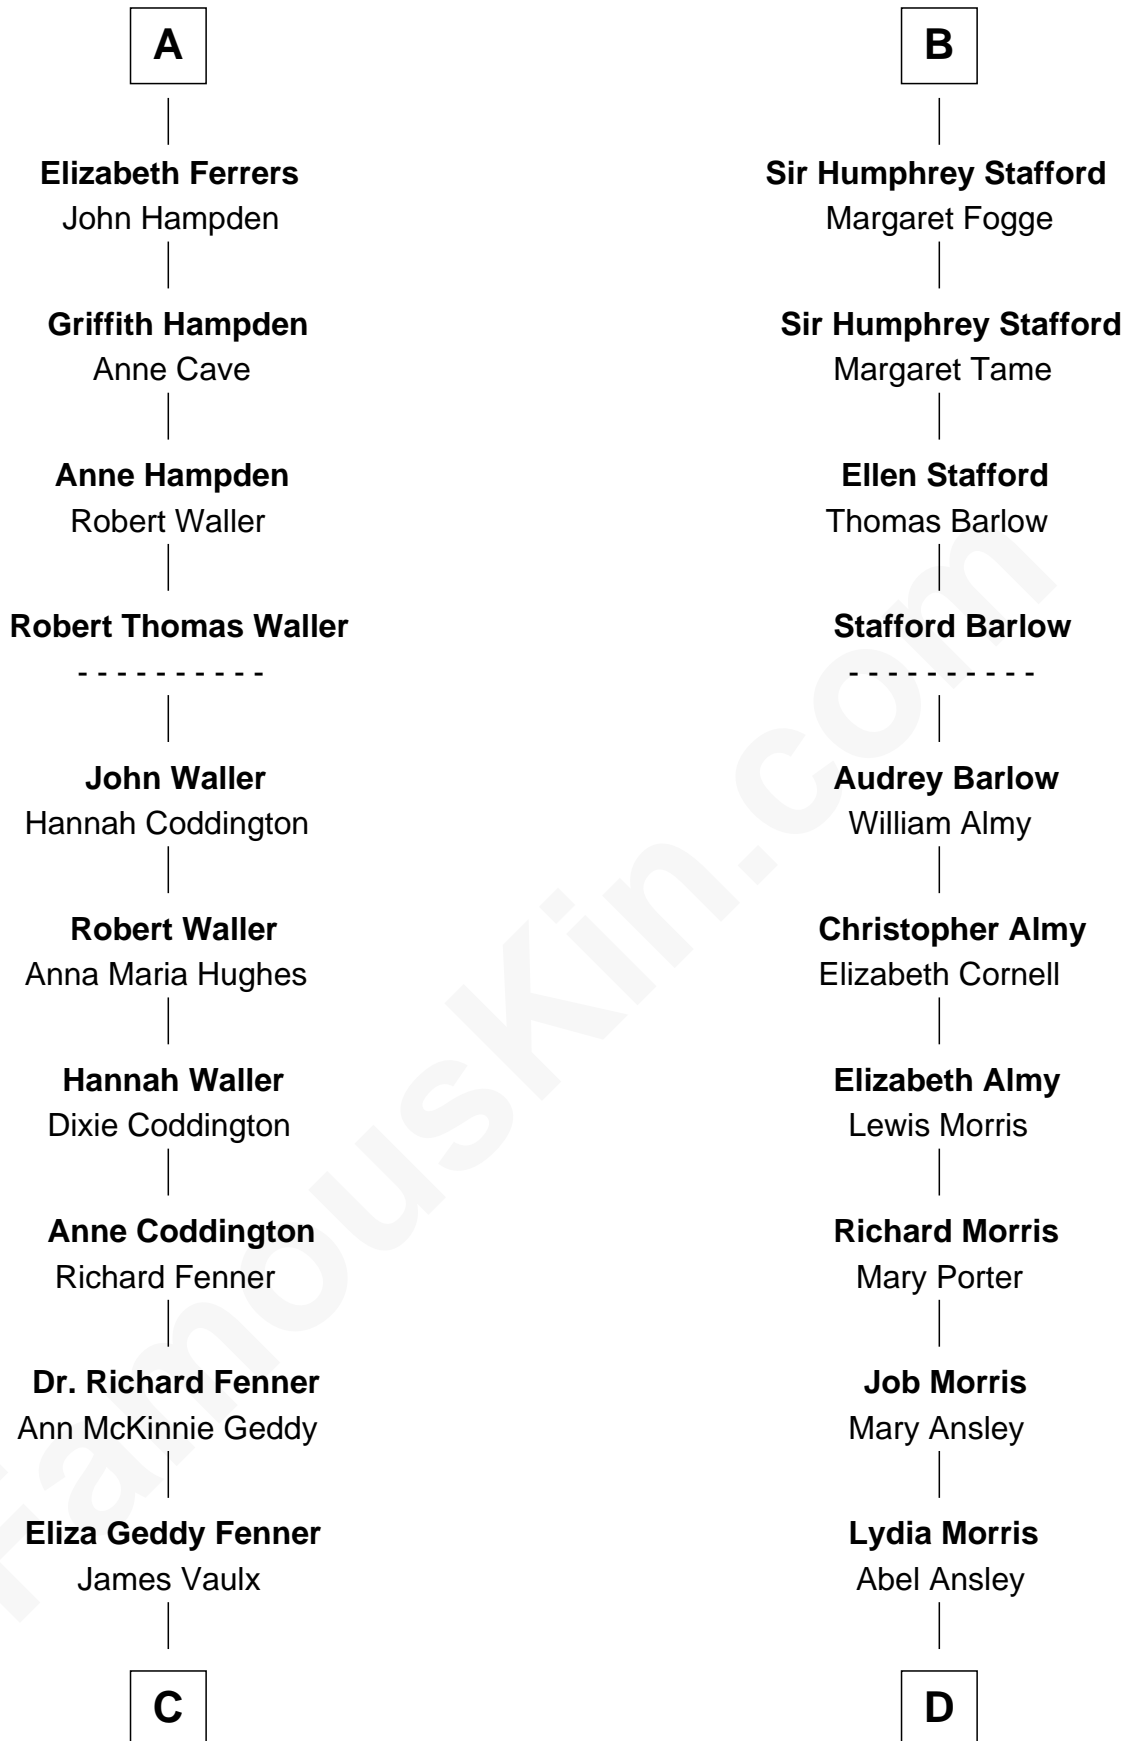

# FamousKin.com Relationship Chart of

**John McCain**

*U.S. Senator from Arizona*

20th cousin 1 time removed of

**Jimmy Carter**

*39th U.S. President*

**John de Botetourte**

Maud FitzThomas

**C**

**James Junius Vaulx**

Margaret Garside

**Katherine Davey Vaulx**

Adm. John Sidney McCain

**Adm. John Sidney McCain**

Roberta Wright

**John McCain**

*U.S. Senator from Arizona*

**D**

**Ann Ansley**

Wiley Carter

**Littleberry Walker Carter**

Mary Ann Diligent Seals

**William Archibald Carter**

Nina Pratt

**Earl Carter**

Lillian Gordy

**Jimmy Carter**

*39th U.S. President*