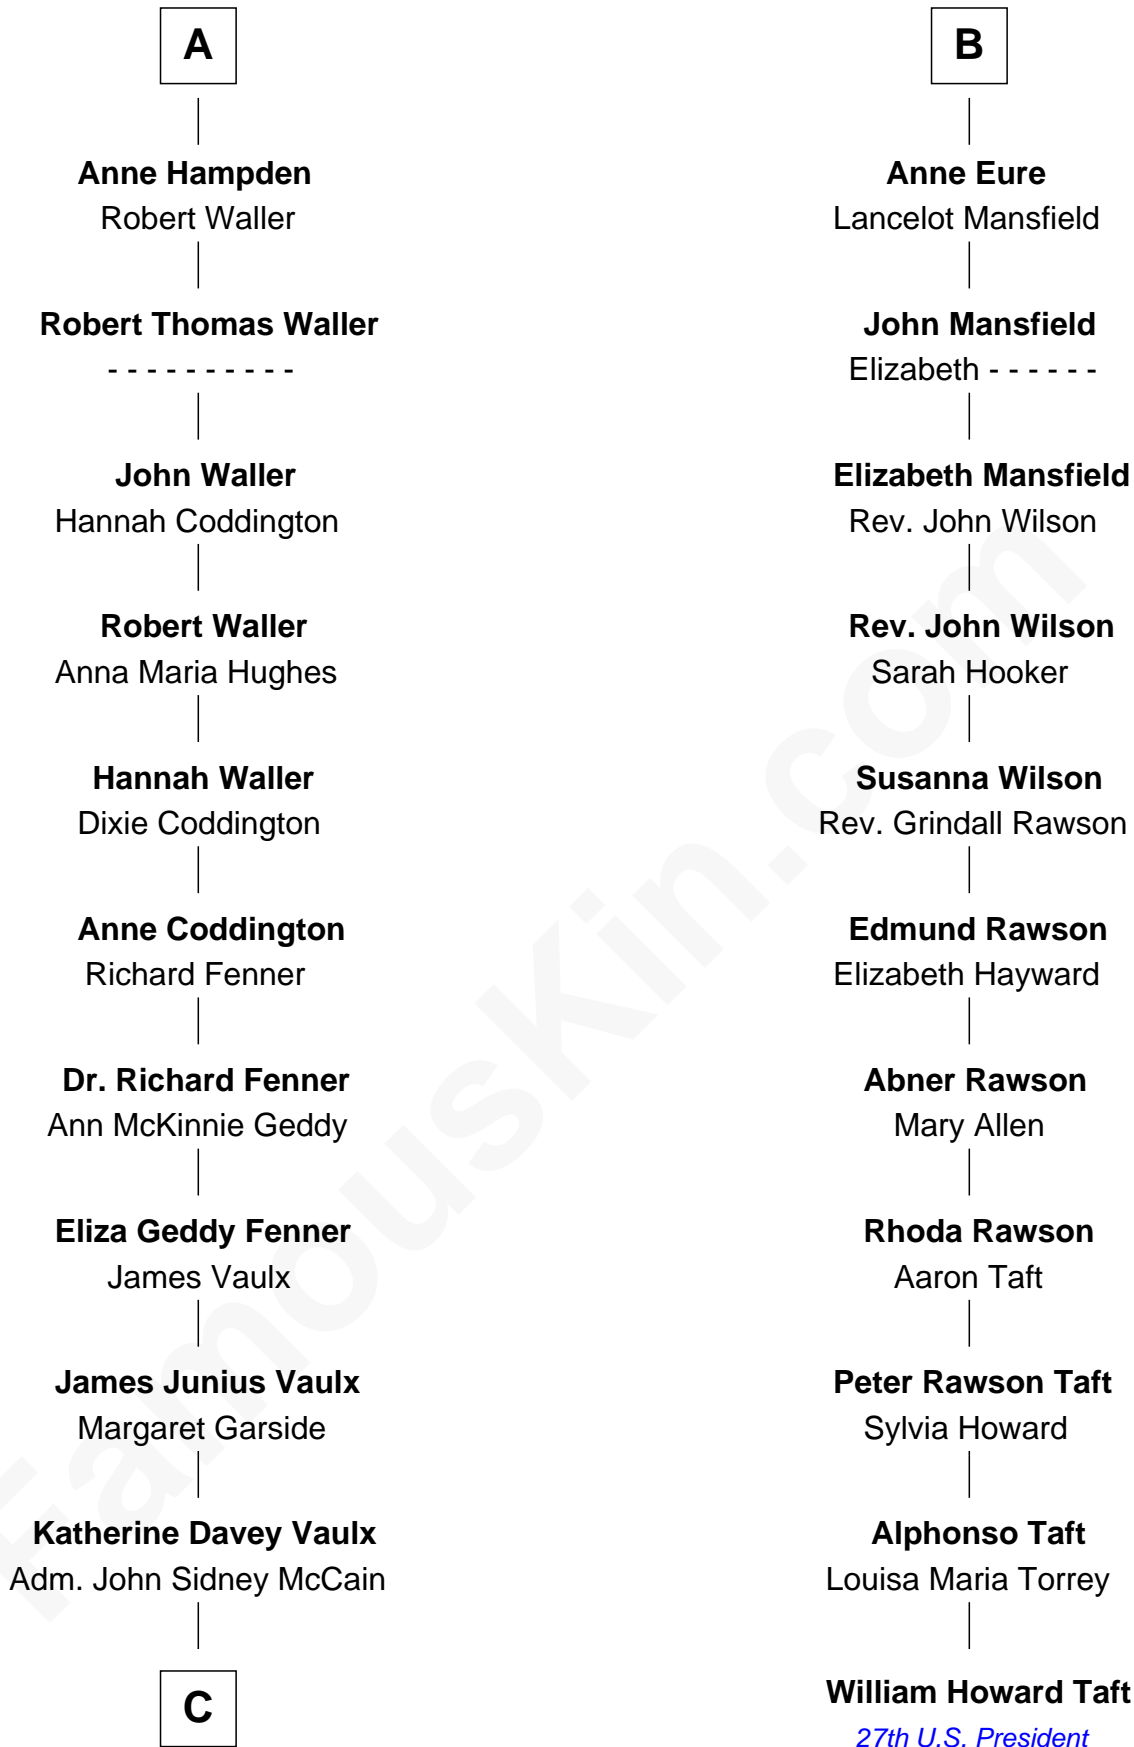

FamousKin.com Relationship Chart of

John McCain

U.S. Senator from Arizona

17th cousin 1 time removed of

William Howard Taft

27th U.S. President

John de Welles

Maud de Roos

Margery de Welles

Stephen le Scrope

Maude le Scrope

Sir Baldwin Freville

Elizabeth Freville

Sir Thomas Ferrers

Sir Henry Ferrers

Margaret Heckstall

Eleanor de Mowbray

Eudo de Welles

Maud de Greystoke

Sir Lionel de Welles

Joan de Waterton

Cecily de Welles

Sir Robert Willoughby

Sir Christopher Willoughby

Margaret Jenney

Elizabeth Willoughby

Sir William Eure

Sir Ralph Eure

Margery Bowes

B

C

Adm. John Sidney McCain