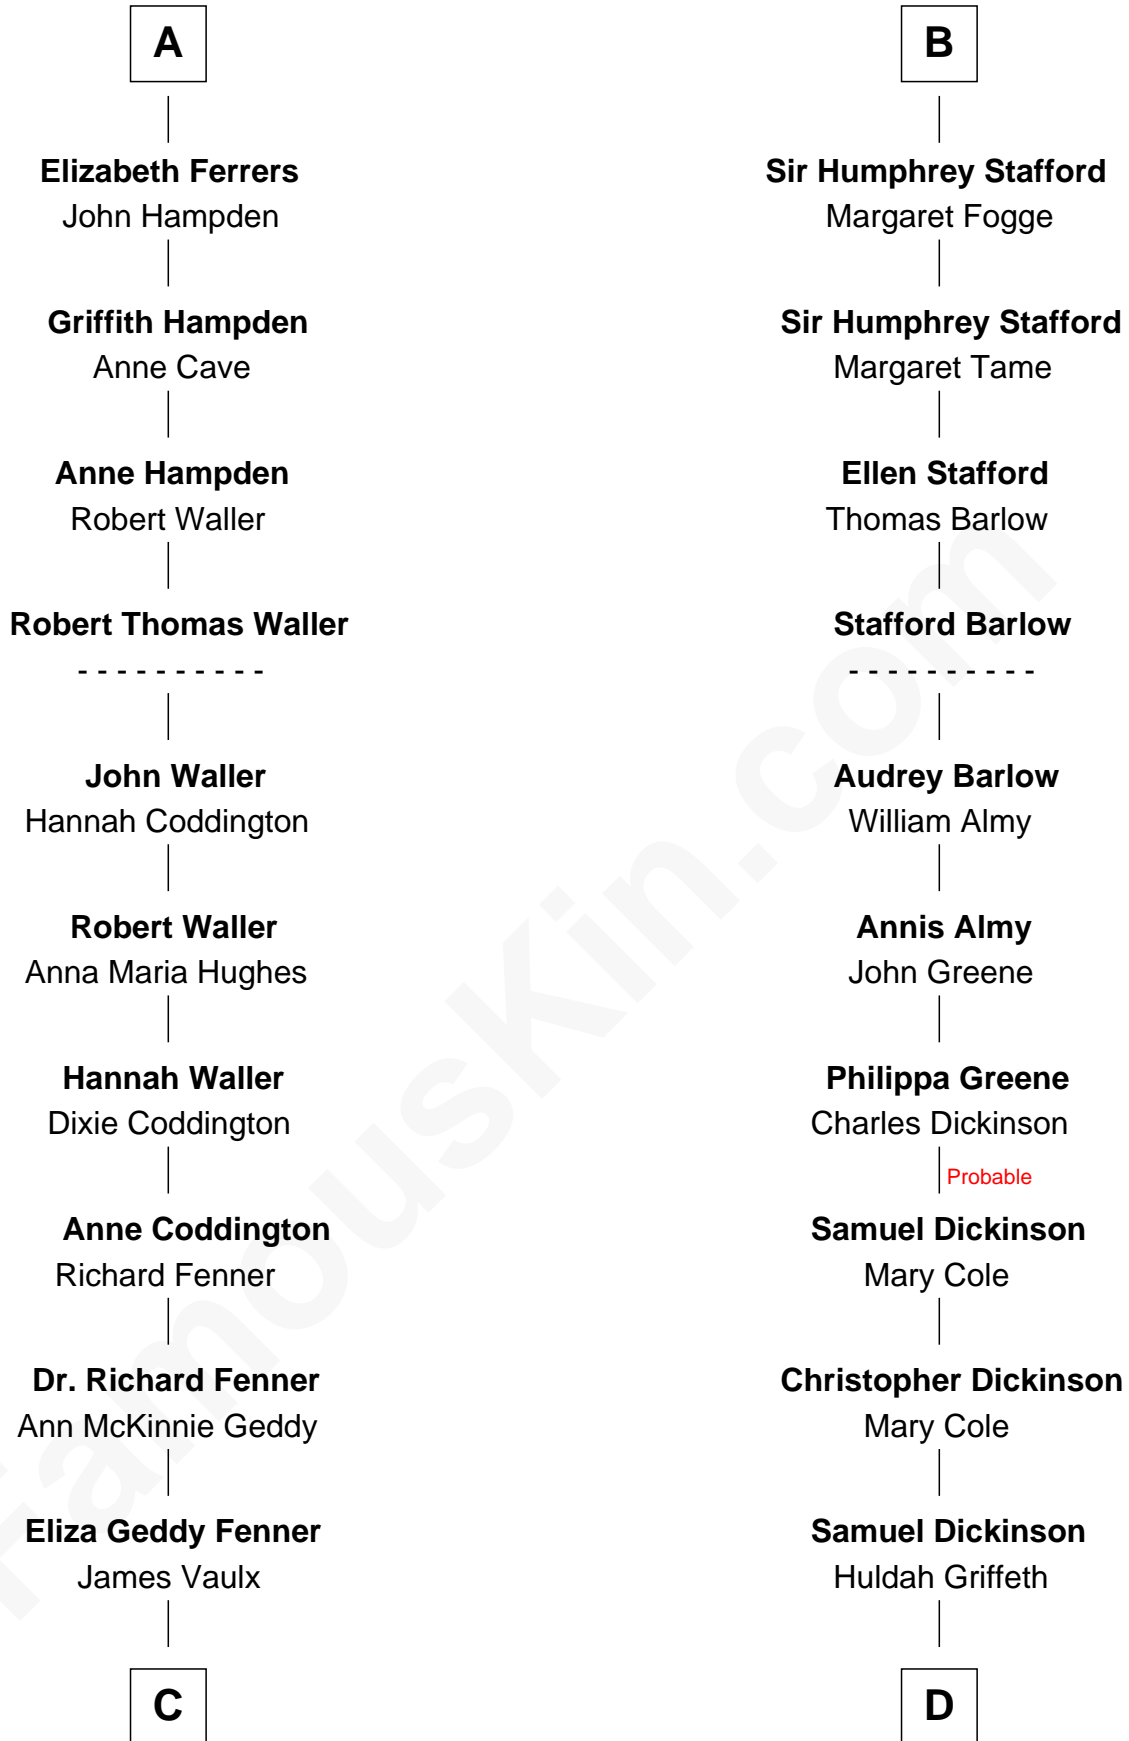

FamousKin.com Relationship Chart of

John McCain

U.S. Senator from Arizona

20th cousin 1 time removed of

George Romney

43rd Governor of Michigan

John de Botetourte

Maud FitzThomas

C

James Junius Vaulx

Margaret Garside

Katherine Davey Vaulx

Adm. John Sidney McCain

Adm. John Sidney McCain

Roberta Wright

John McCain

Anna Amelia Pratt

Gaskell Samuel Romney

George Romney

43rd Governor of Michigan