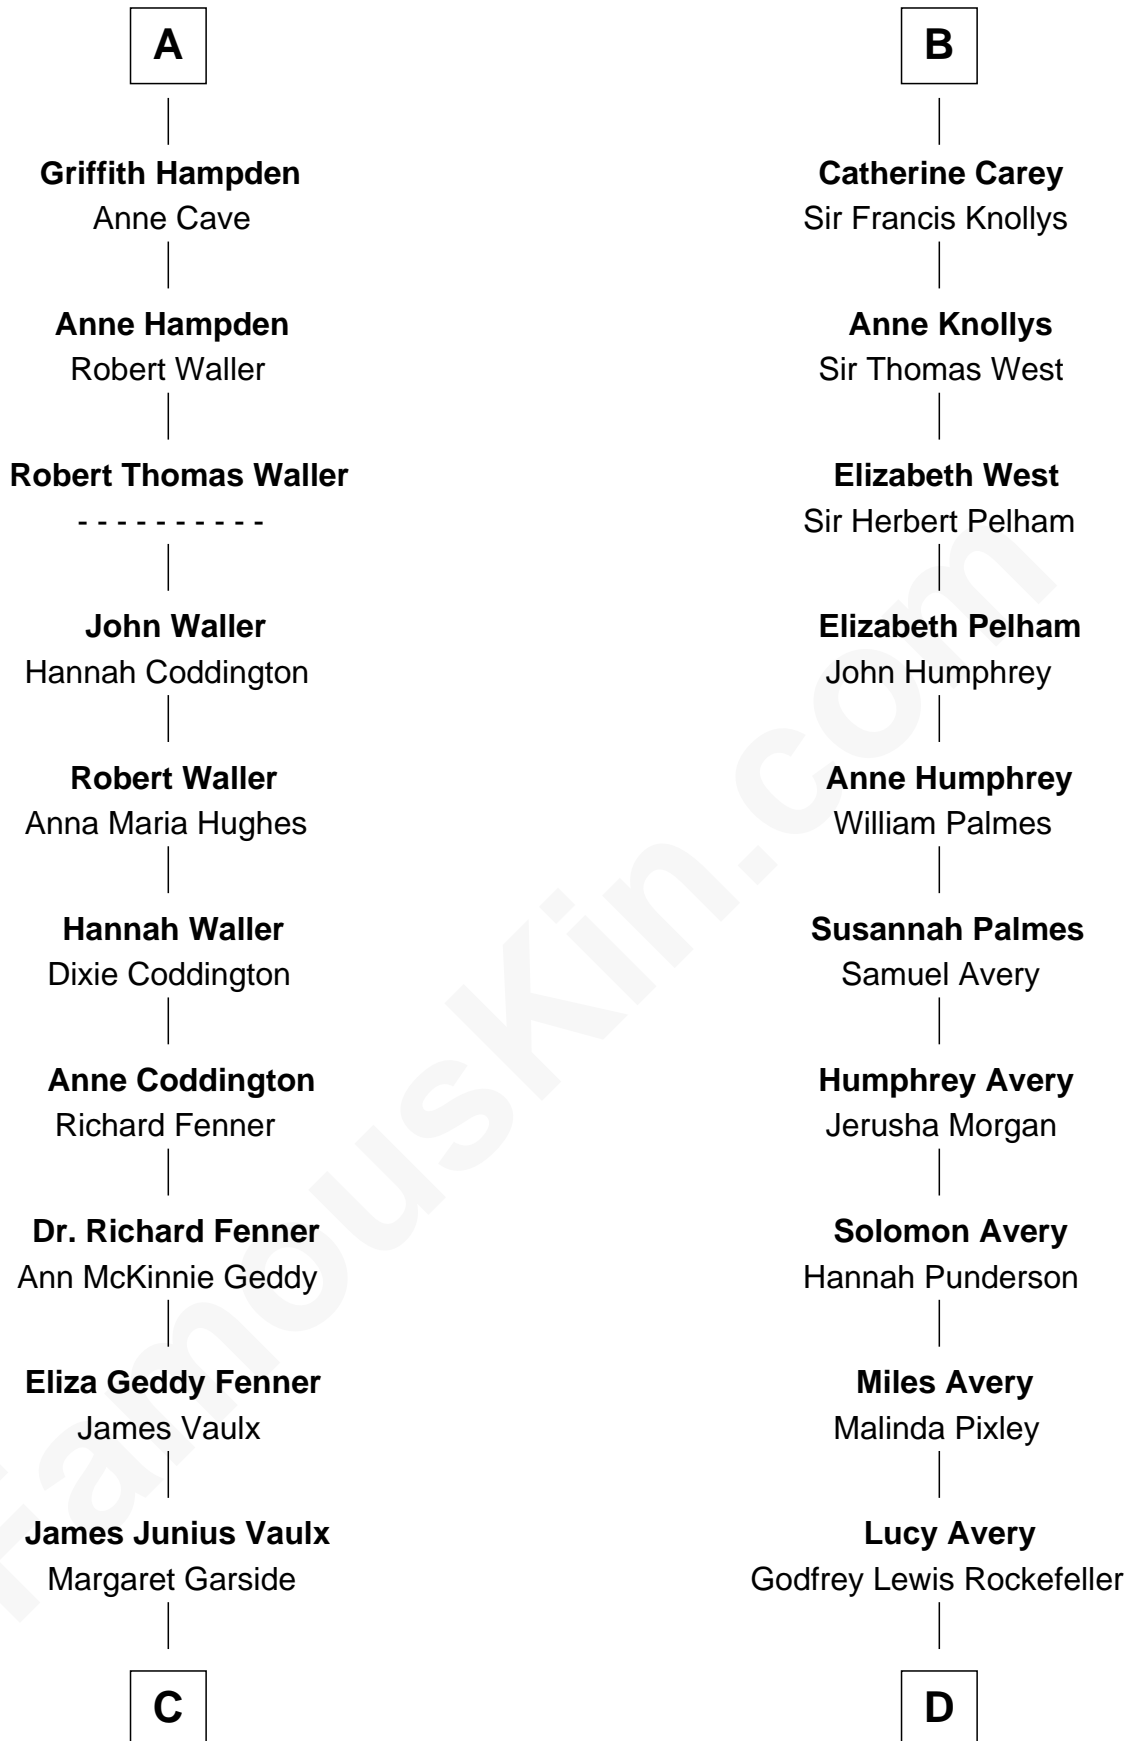

FamousKin.com Relationship Chart of

John McCain

U.S. Senator from Arizona

18th cousin 1 time removed of

John D. Rockefeller

Founder of the Standard Oil Company

Sir John Howard

Alice de Bois

Joan Howard
Sir Peter de Brewes

Beatrice Brewes
Sir Hugh Shirley

Sir Ralph Shirley
Joan Basset

Beatrice Shirley
John Brome

Nicholas Brome
Elizabeth Arundell

Constance Brome
Sir Edward Ferrers

Elizabeth Ferrers
John Hampden

A

Sir Robert Howard
Margaret de Scales

Sir John Howard
Alice Tendring

Sir Robert Howard
Margaret Mowbray

Sir John Howard
Katherine Moleyns

Sir Thomas Howard
Elizabeth Tilney

Elizabeth Howard
Thomas Boleyn

Mary Boleyn
Sir William Carey

B

C

Katherine Davey Vault
Adm. John Sidney McCain

Adm. John Sidney McCain
Roberta Wright

John McCain
U.S. Senator from Arizona

D

William Avery Rockefeller
Eliza Davison

John D. Rockefeller
Founder of the Standard Oil Company