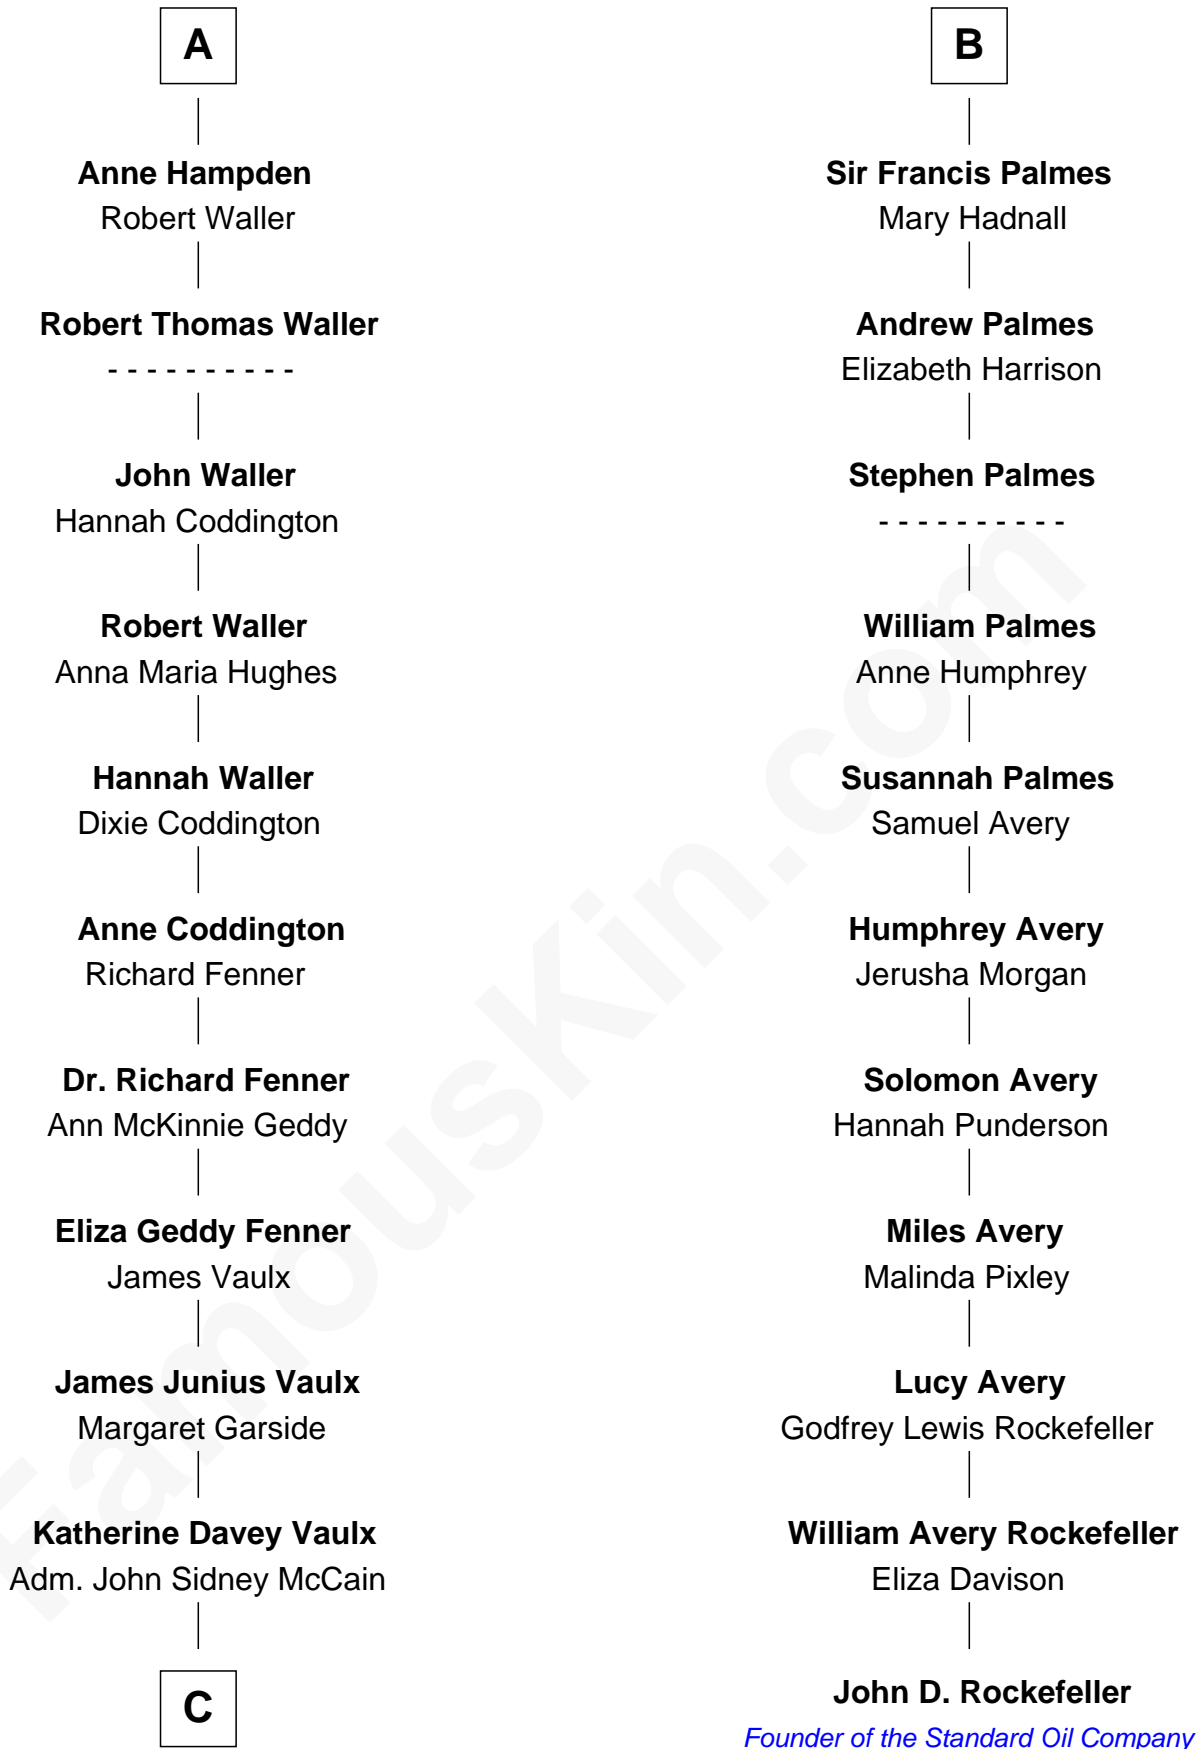

FamousKin.com Relationship Chart of

John McCain

U.S. Senator from Arizona

17th cousin 1 time removed of

John D. Rockefeller

Founder of the Standard Oil Company

John de Welles

Maud de Roos

Margery de Welles

Stephen le Scrope

Maude le Scrope

Sir Baldwin Freville

Elizabeth Freville

Sir Thomas Ferrers

Sir Henry Ferrers

Margaret Heckstall

James Butler

James Butler

Joan Beauchamp

Elizabeth Butler

John Talbot

Ann Talbot

Sir Henry Vernon

Elizabeth Vernon

Sir Robert Corbet

Sir Roger Corbet

Anne Windsor

Margaret Corbet

Sir Francis Palmes

B

C

Adm. **John Sidney McCain**