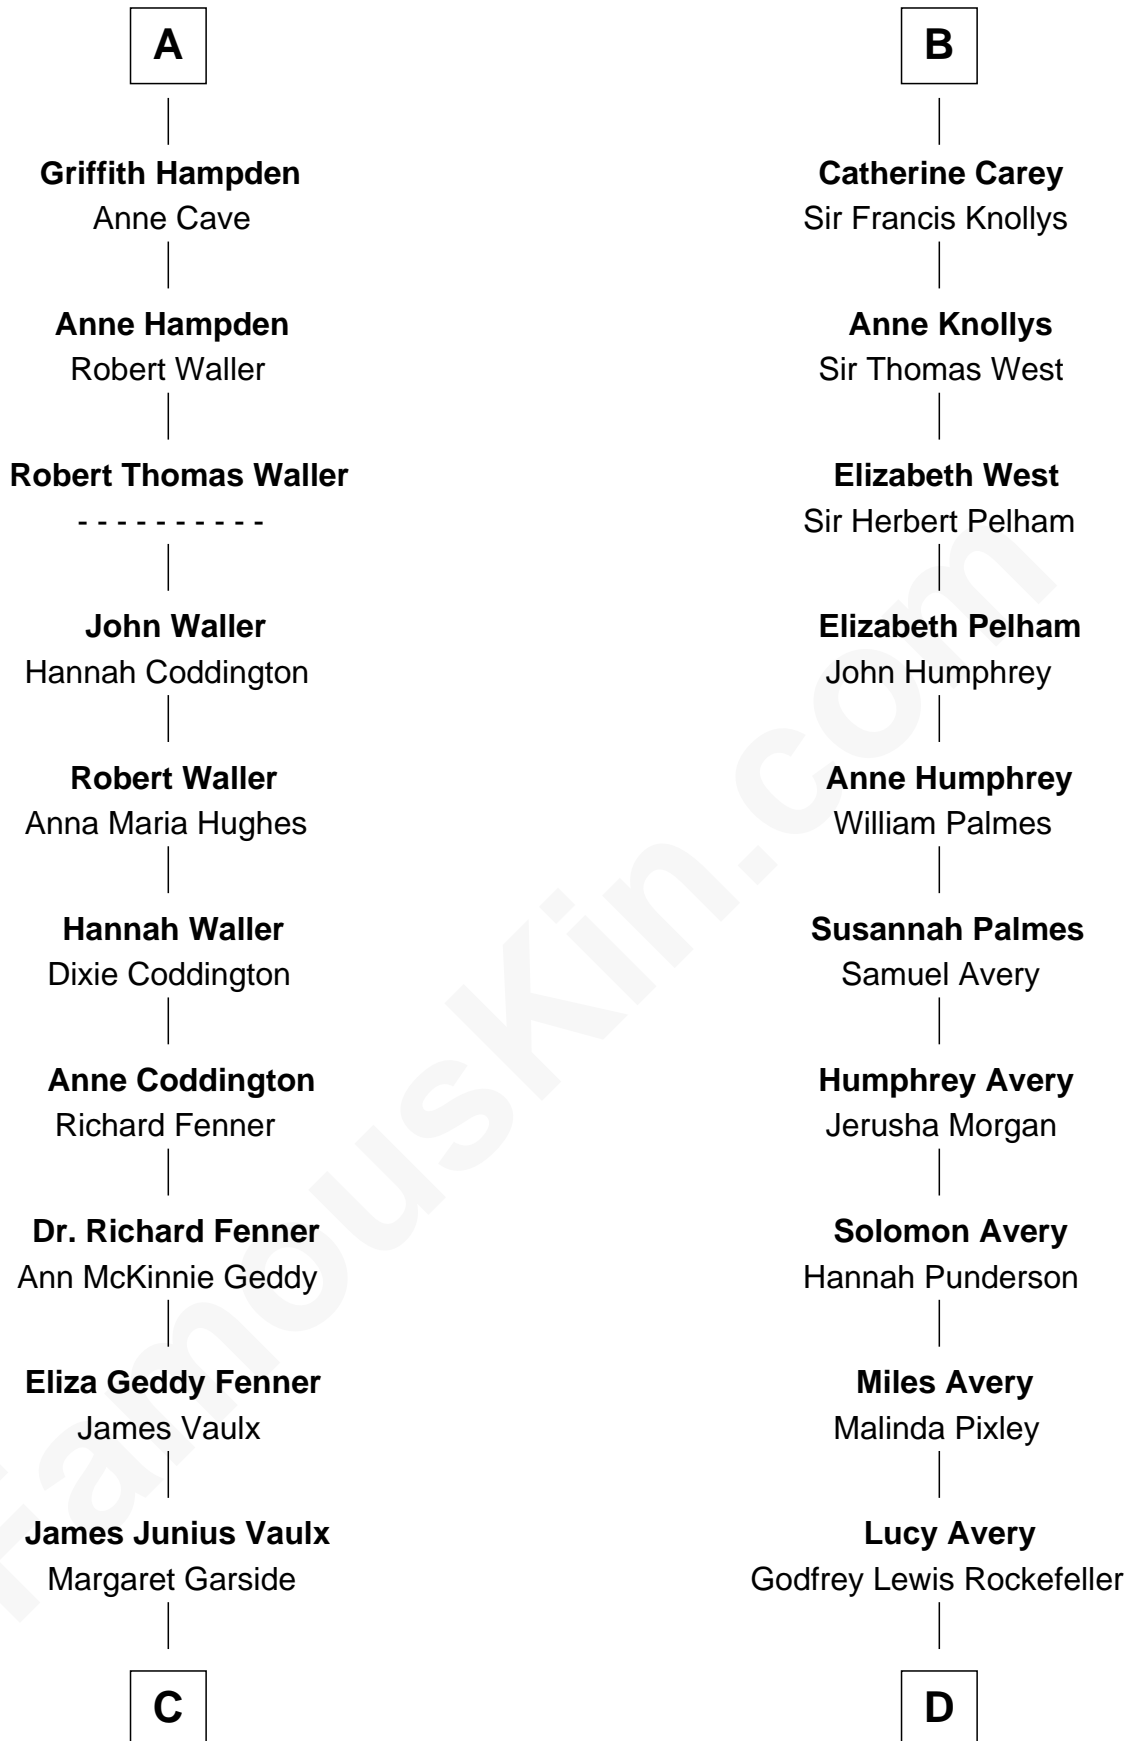

FamousKin.com Relationship Chart of

John McCain

U.S. Senator from Arizona

19th cousin 1 time removed of

Nelson Rockefeller

41st U.S. Vice-President

Sir John Howard

Alice de Bois

A

Sir Robert Howard
Margaret de Scales

Sir John Howard
Alice Tendring

Sir Robert Howard
Margaret Mowbray

Sir John Howard
Katherine Moleyns

Sir Thomas Howard
Elizabeth Tilney

Elizabeth Howard
Thomas Boleyn

Mary Boleyn
Sir William Carey

B

C

Katherine Davey Vault
Adm. John Sidney McCain

Adm. John Sidney McCain
Roberta Wright

John McCain
U.S. Senator from Arizona

D

William Avery Rockefeller
Eliza Davison

John Davison Rockefeller
Laura Celestia Spelman

John Davison Rockefeller
Abby Greene Aldrich

Nelson Rockefeller
41st U.S. Vice-President

FamousKin.com