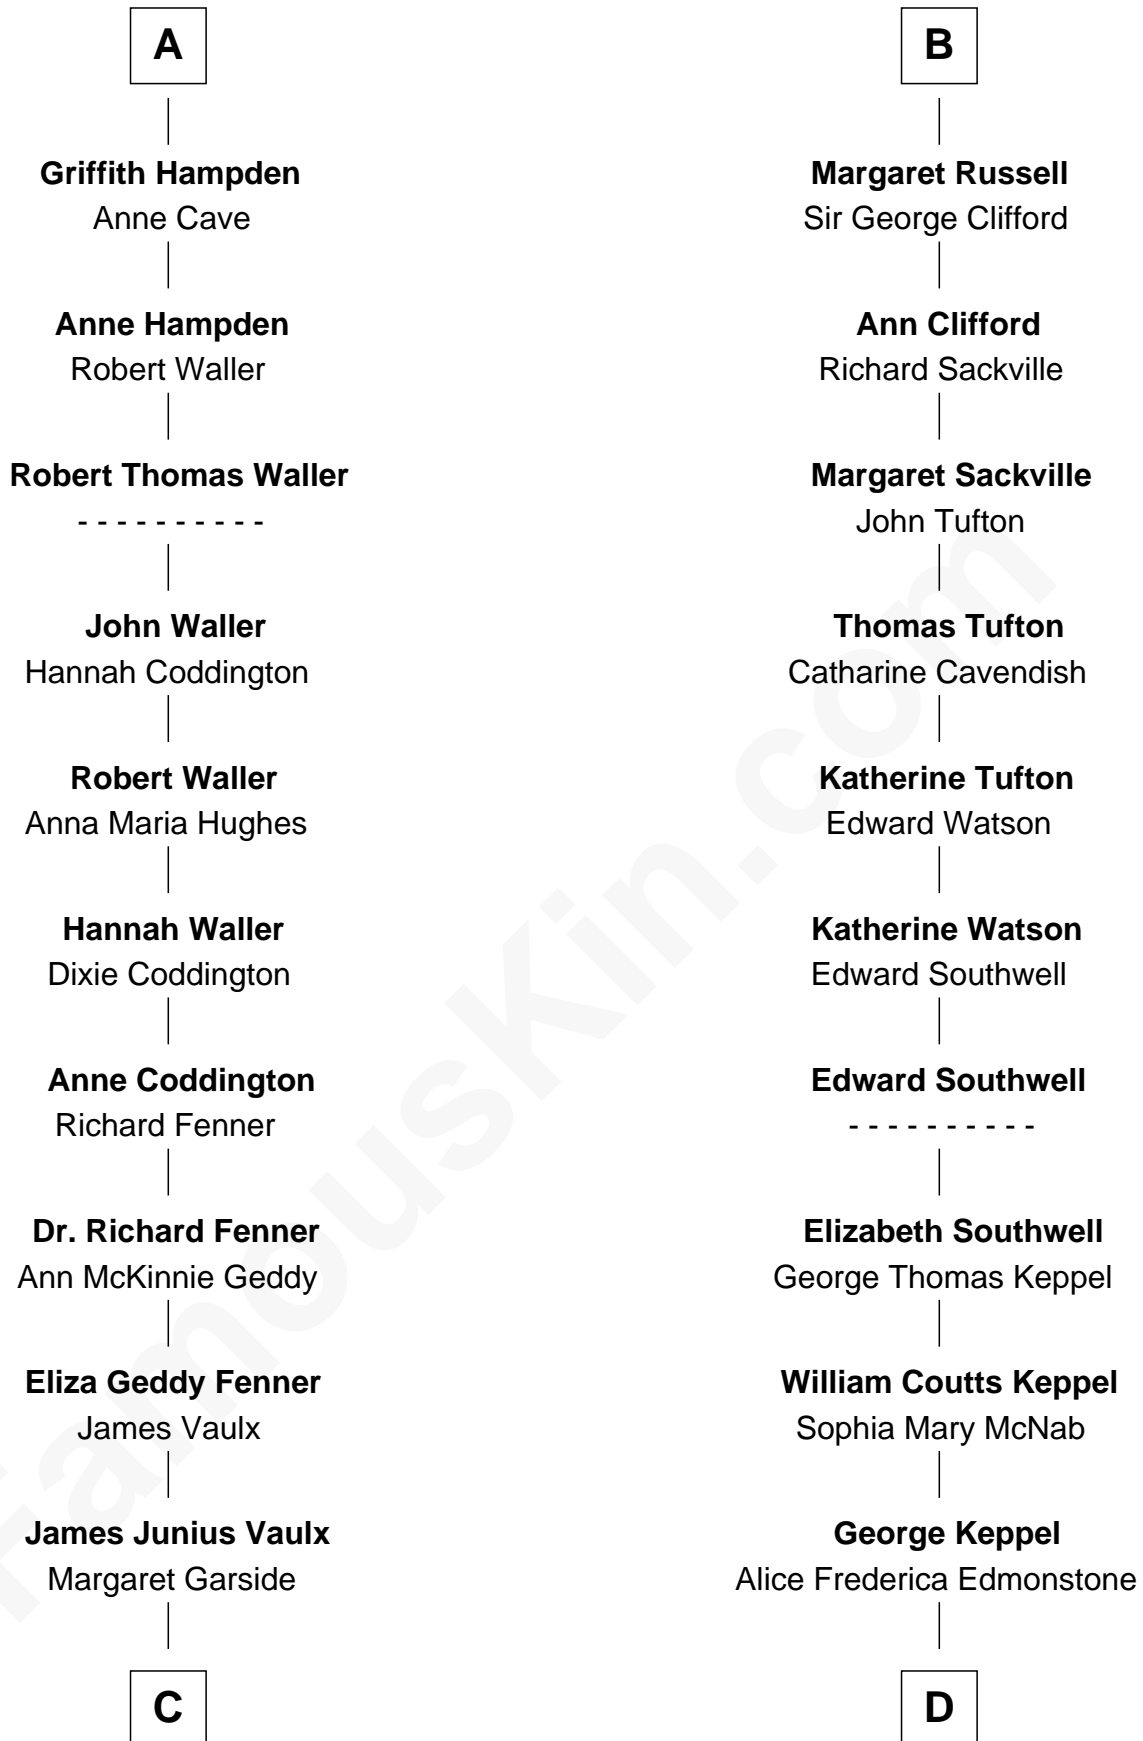

FamousKin.com Relationship Chart of

John McCain

U.S. Senator from Arizona

19th cousin of

Camilla Parker Bowles

Queen Consort of the United Kingdom

Sir John Howard

Alice de Bois

A

Sir Robert Howard
Margaret de Scales

Sir John Howard
Alice Tendring

Henry Howard
Mary Hussey

Elizabeth Howard
Henry Wentworth

Margery Wentworth
Sir William Waldegrave

Margaret Waldegrave
Sir John St. John

Margaret St. John
Sir Francis Russell

B

C

Katherine Davey Vault
Adm. John Sidney McCain

Adm. John Sidney McCain
Roberta Wright

John McCain
U.S. Senator from Arizona

D

Sonia Rosemary Keppel
Roland Calvert Cubitt