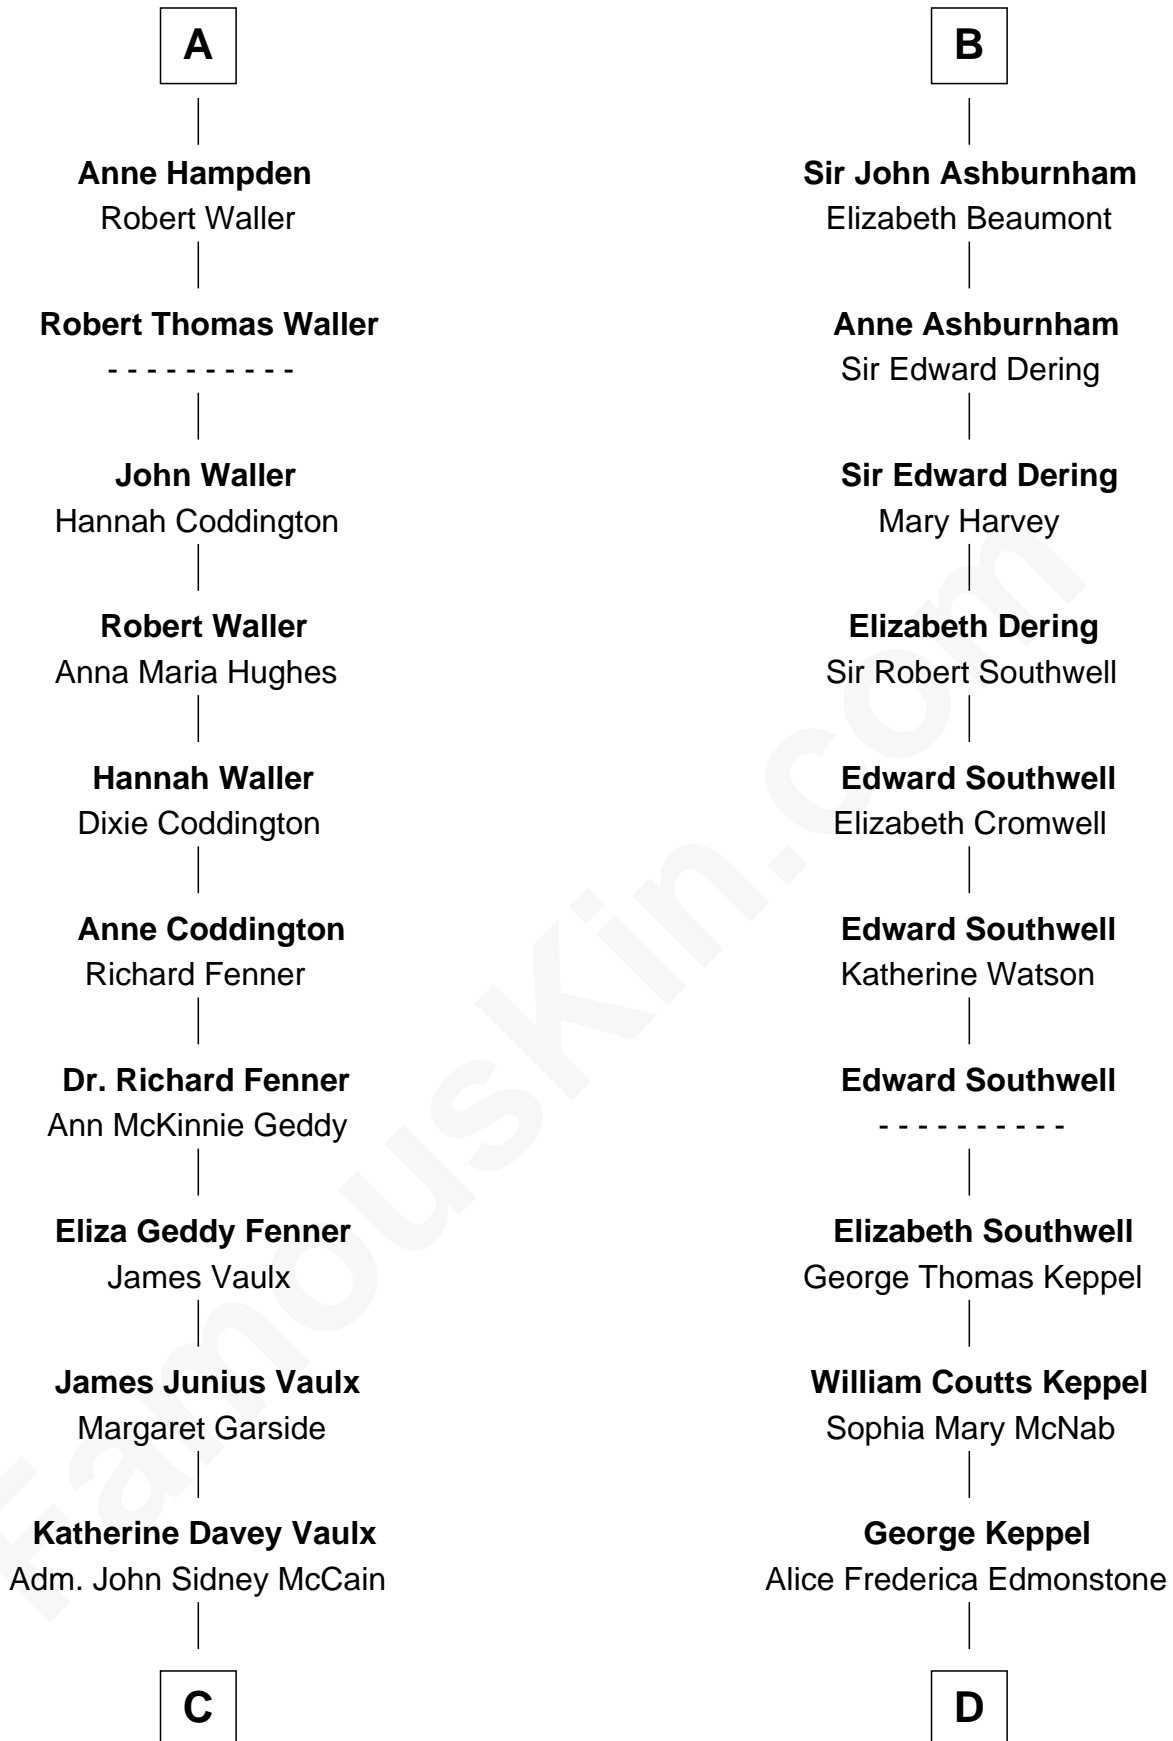

FamousKin.com
Relationship Chart of
John McCain

U.S. Senator from Arizona

18th cousin 1 time removed of

Camilla Parker Bowles

Queen Consort of the United Kingdom

John de Welles

Maud de Roos

Margery de Welles

James Butler

Joan Beauchamp

Sir Thomas Butler

Anne Hankeford

Margaret Butler

Sir William Boleyn

Margaret Boleyn

John Sackville

Isabel Sackville

John Ashburnham

John Ashburnham

Mary Fane

B

FamousKin.com