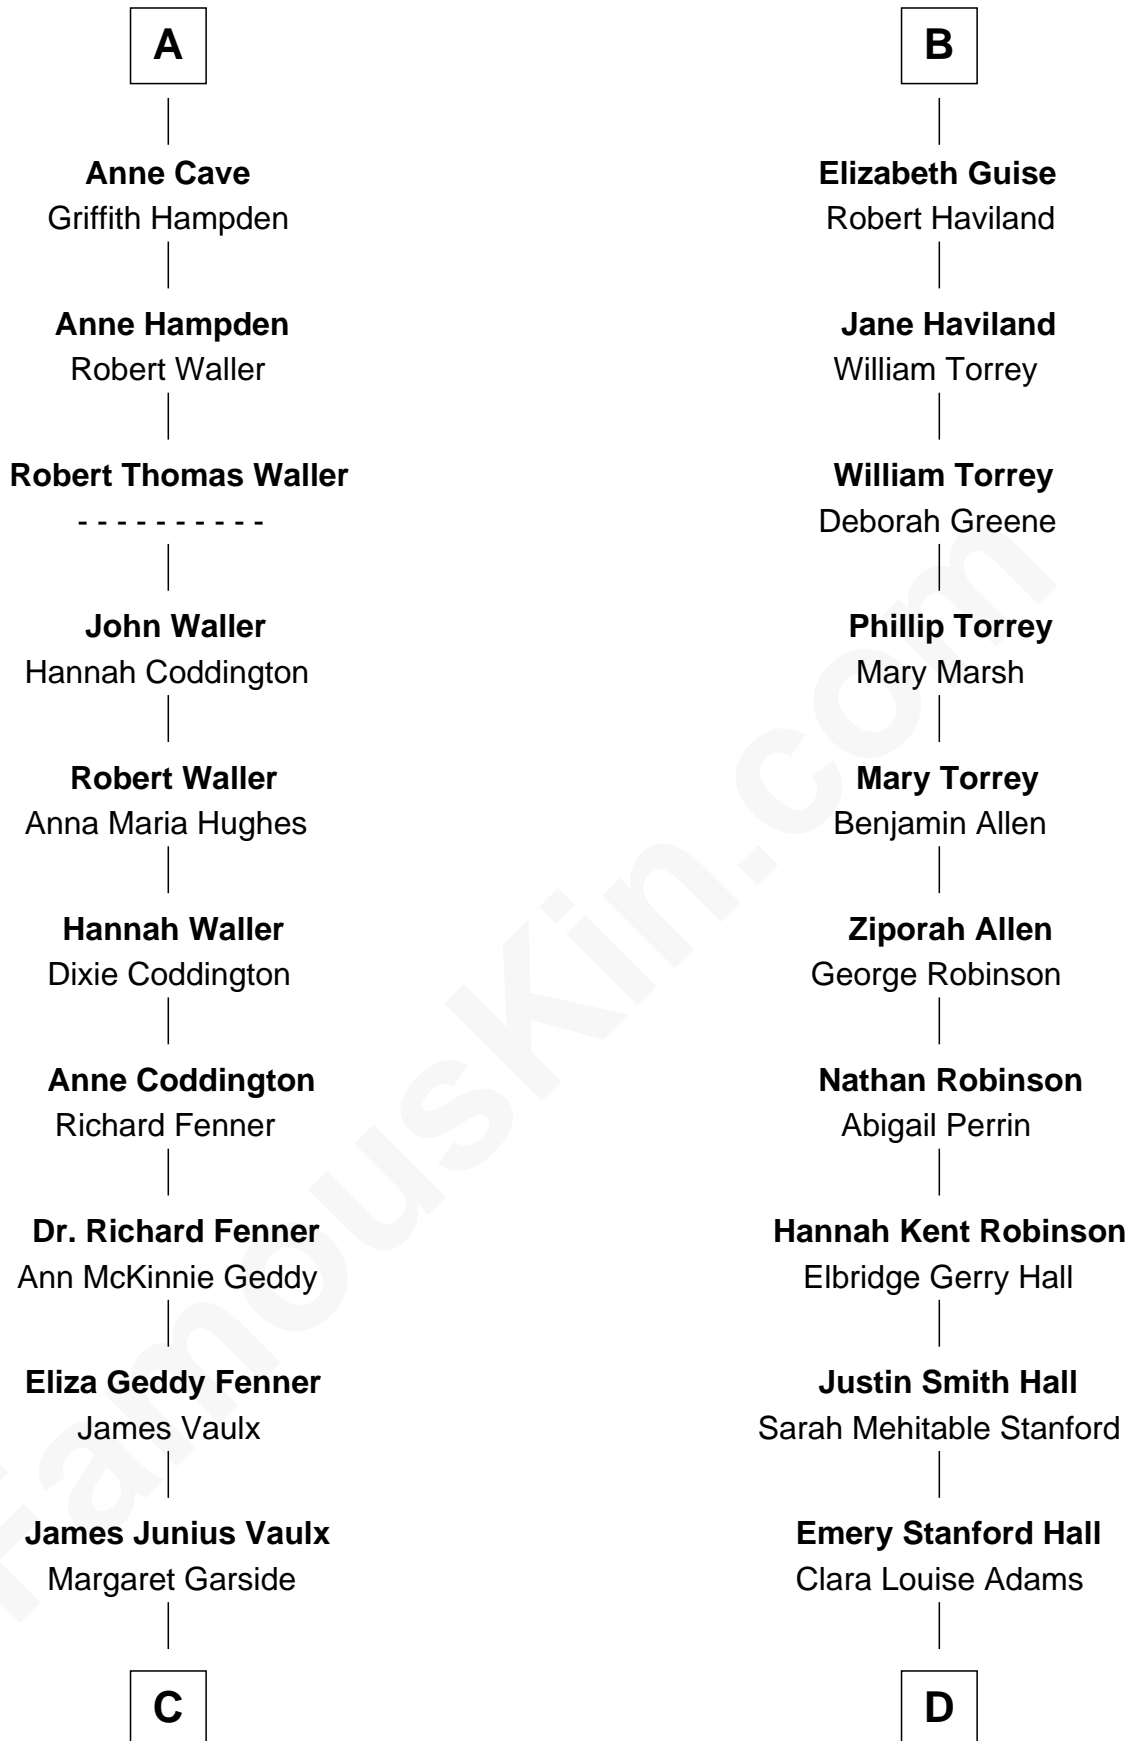

FamousKin.com Relationship Chart of

John McCain

U.S. Senator from Arizona

18th cousin 1 time removed of

Raquel Welch

Movie Actress

Sir Reynold de Grey

Eleanor le Strange

C

Katherine Davey Vault
Adm. John Sidney McCain

Adm. John Sidney McCain
Roberta Wright

John McCain
U.S. Senator from Arizona

D

Josephine Sarah Hall
Armando Carlos Tejada

Raquel Welch
aka Raquel Welch

FamousKin.com