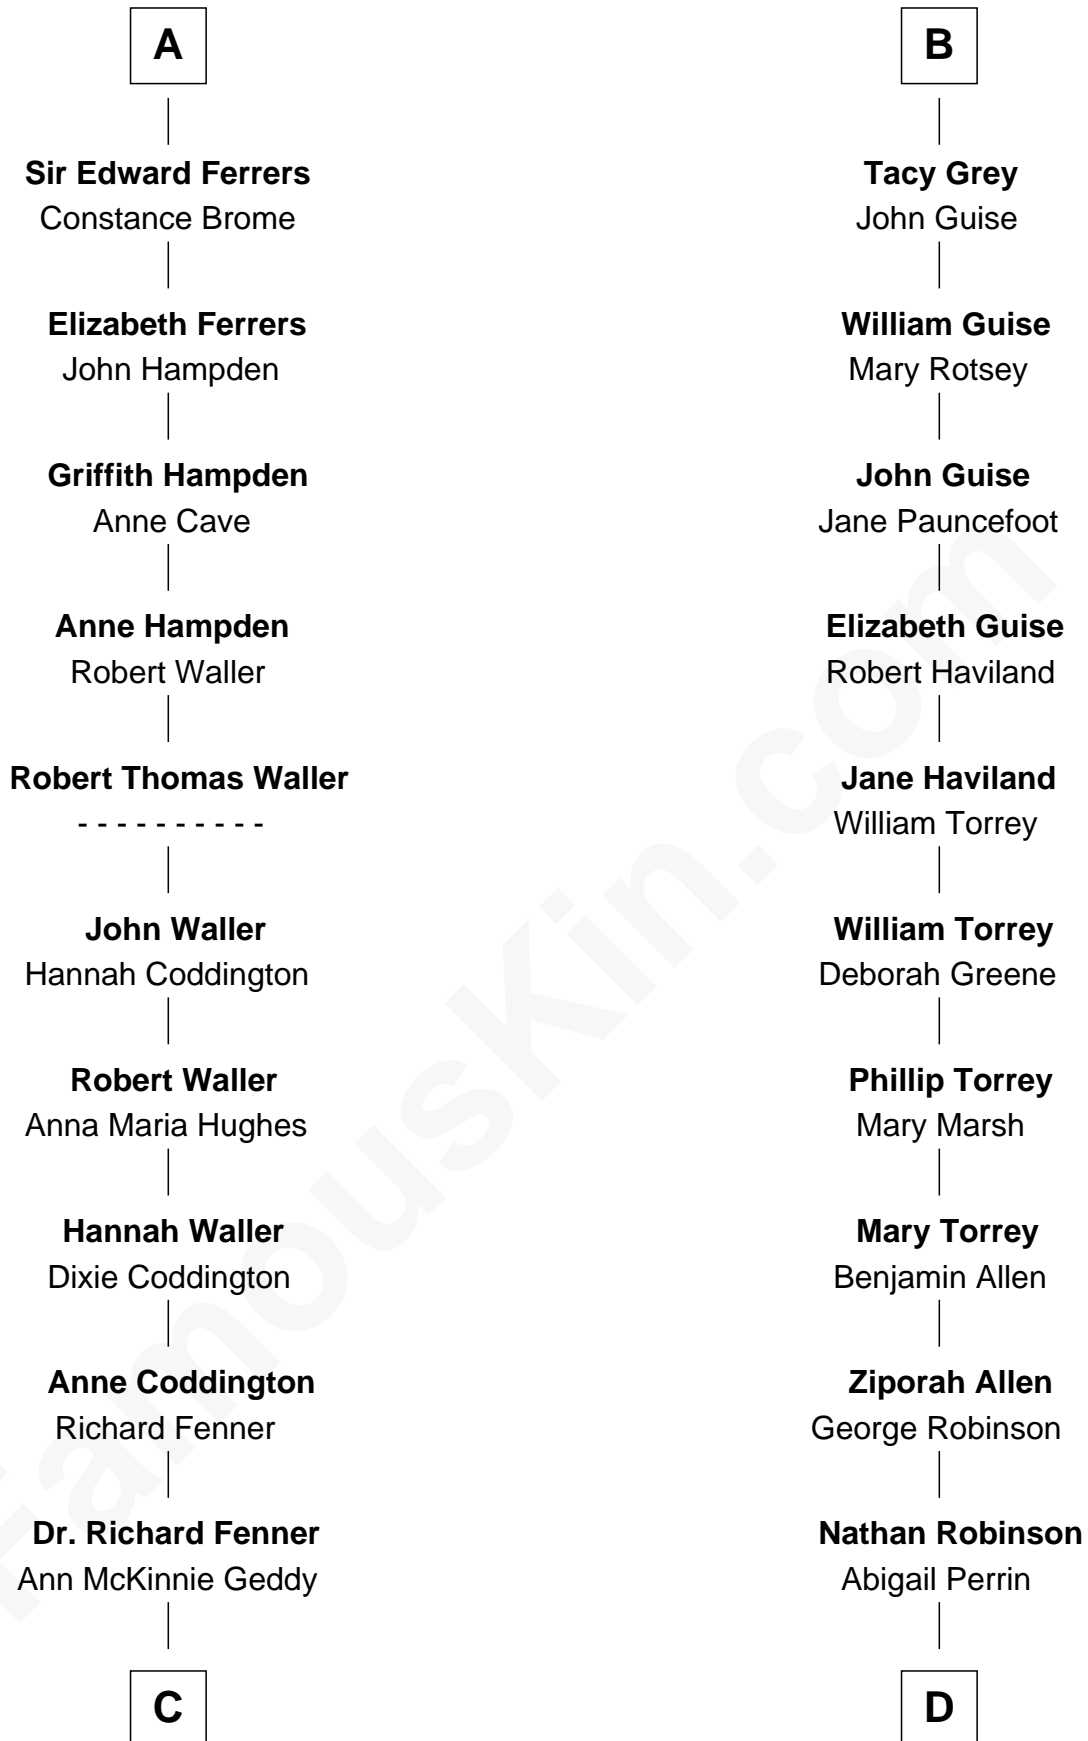

FamousKin.com Relationship Chart of

John McCain

U.S. Senator from Arizona

21st cousin of

Raquel Welch

Movie Actress

Sir Gilbert de Clare

Joan of Acre

Sir Edmund Grey
Katherine Percy

Anne Grey
Sir John Grey

Probable

B

C

Eliza Geddy Fenner

James Vaulx

James Junius Vaulx