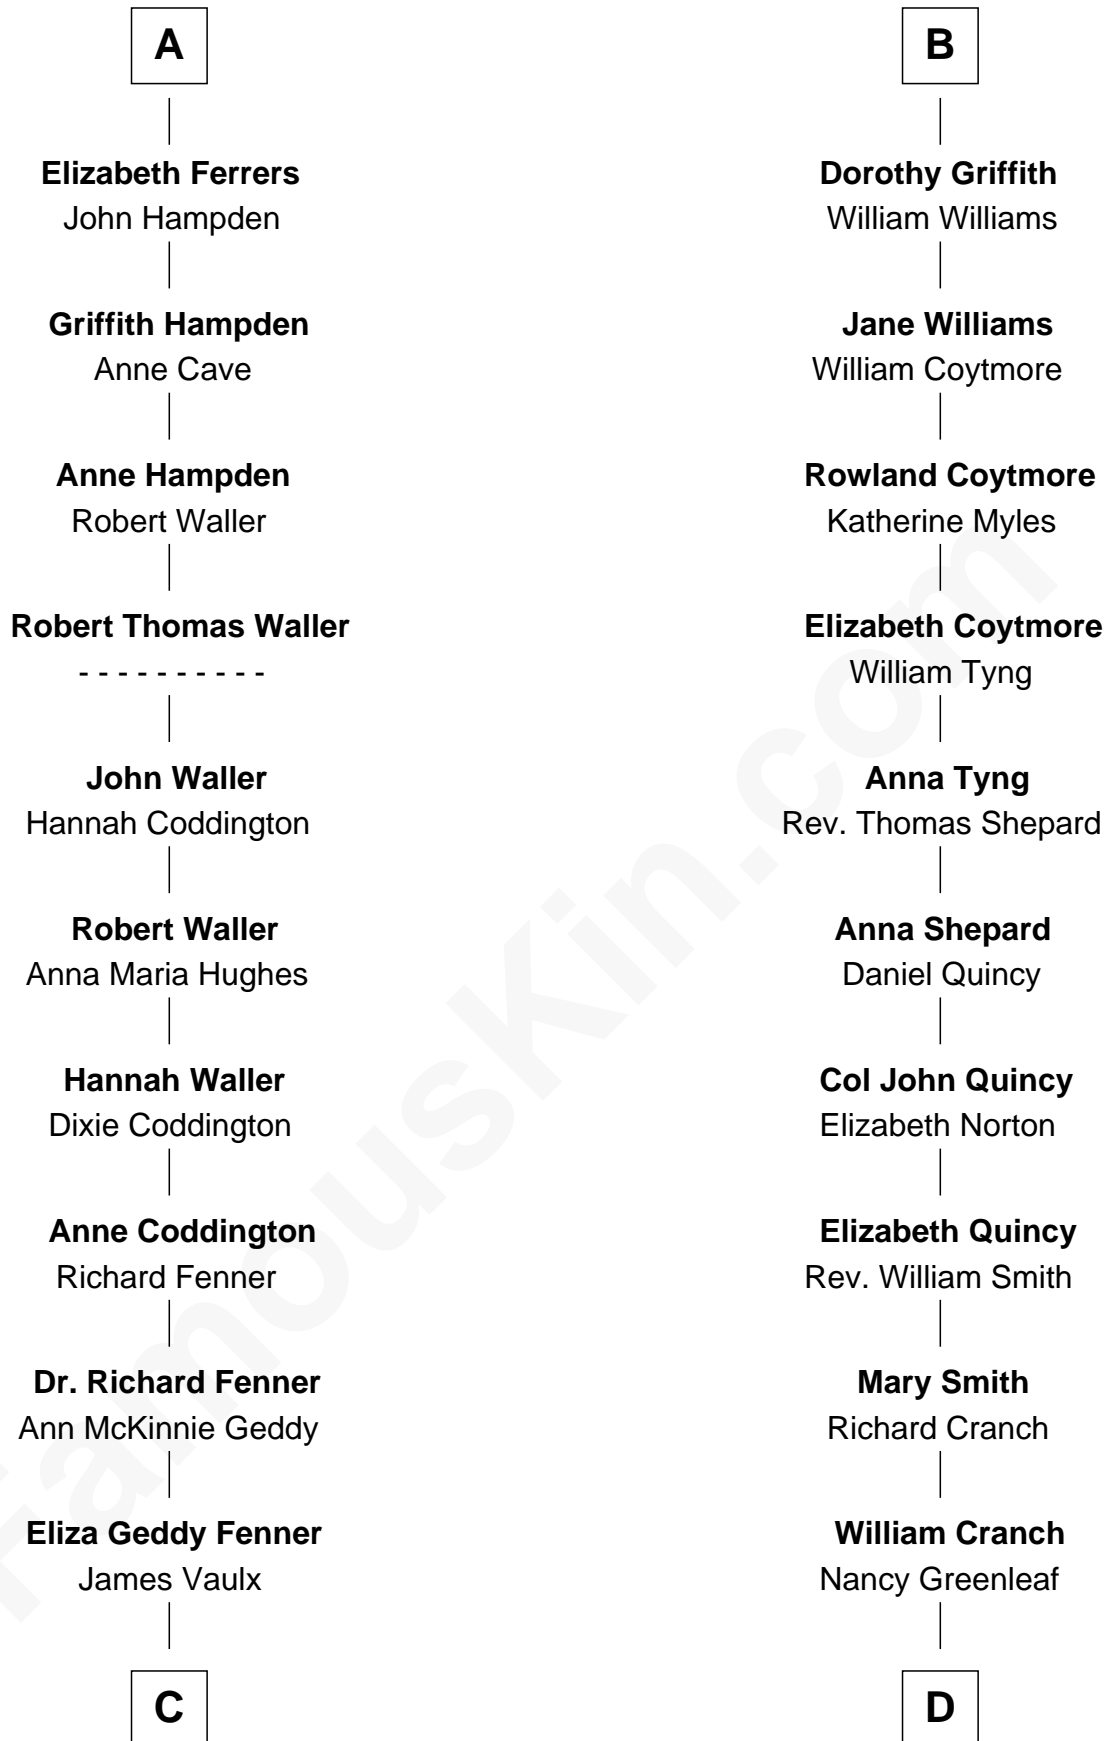

FamousKin.com Relationship Chart of

John McCain

U.S. Senator from Arizona

19th cousin 1 time removed of

T. S. Eliot

Poet and Playwright

Bartholomew de Badlesmere

Margaret de Clare

Sir William de Bohun

Elizabeth de Bohun

Sir Richard Fitzalan

Elizabeth Fitzalan

Sir Robert Goushill

Joan Goushill

Sir Thomas Stanley

Margaret Stanley

Sir William Troutbeck

Joan Troutbeck

Sir William Griffith

Sir William Griffith

Jane Stradling

B

C

James Junius Vaulx

Margaret Garside

Katherine Davey Vaulx

Adm. John Sidney McCain

Adm. John Sidney McCain

Roberta Wright

John McCain

U.S. Senator from Arizona

D