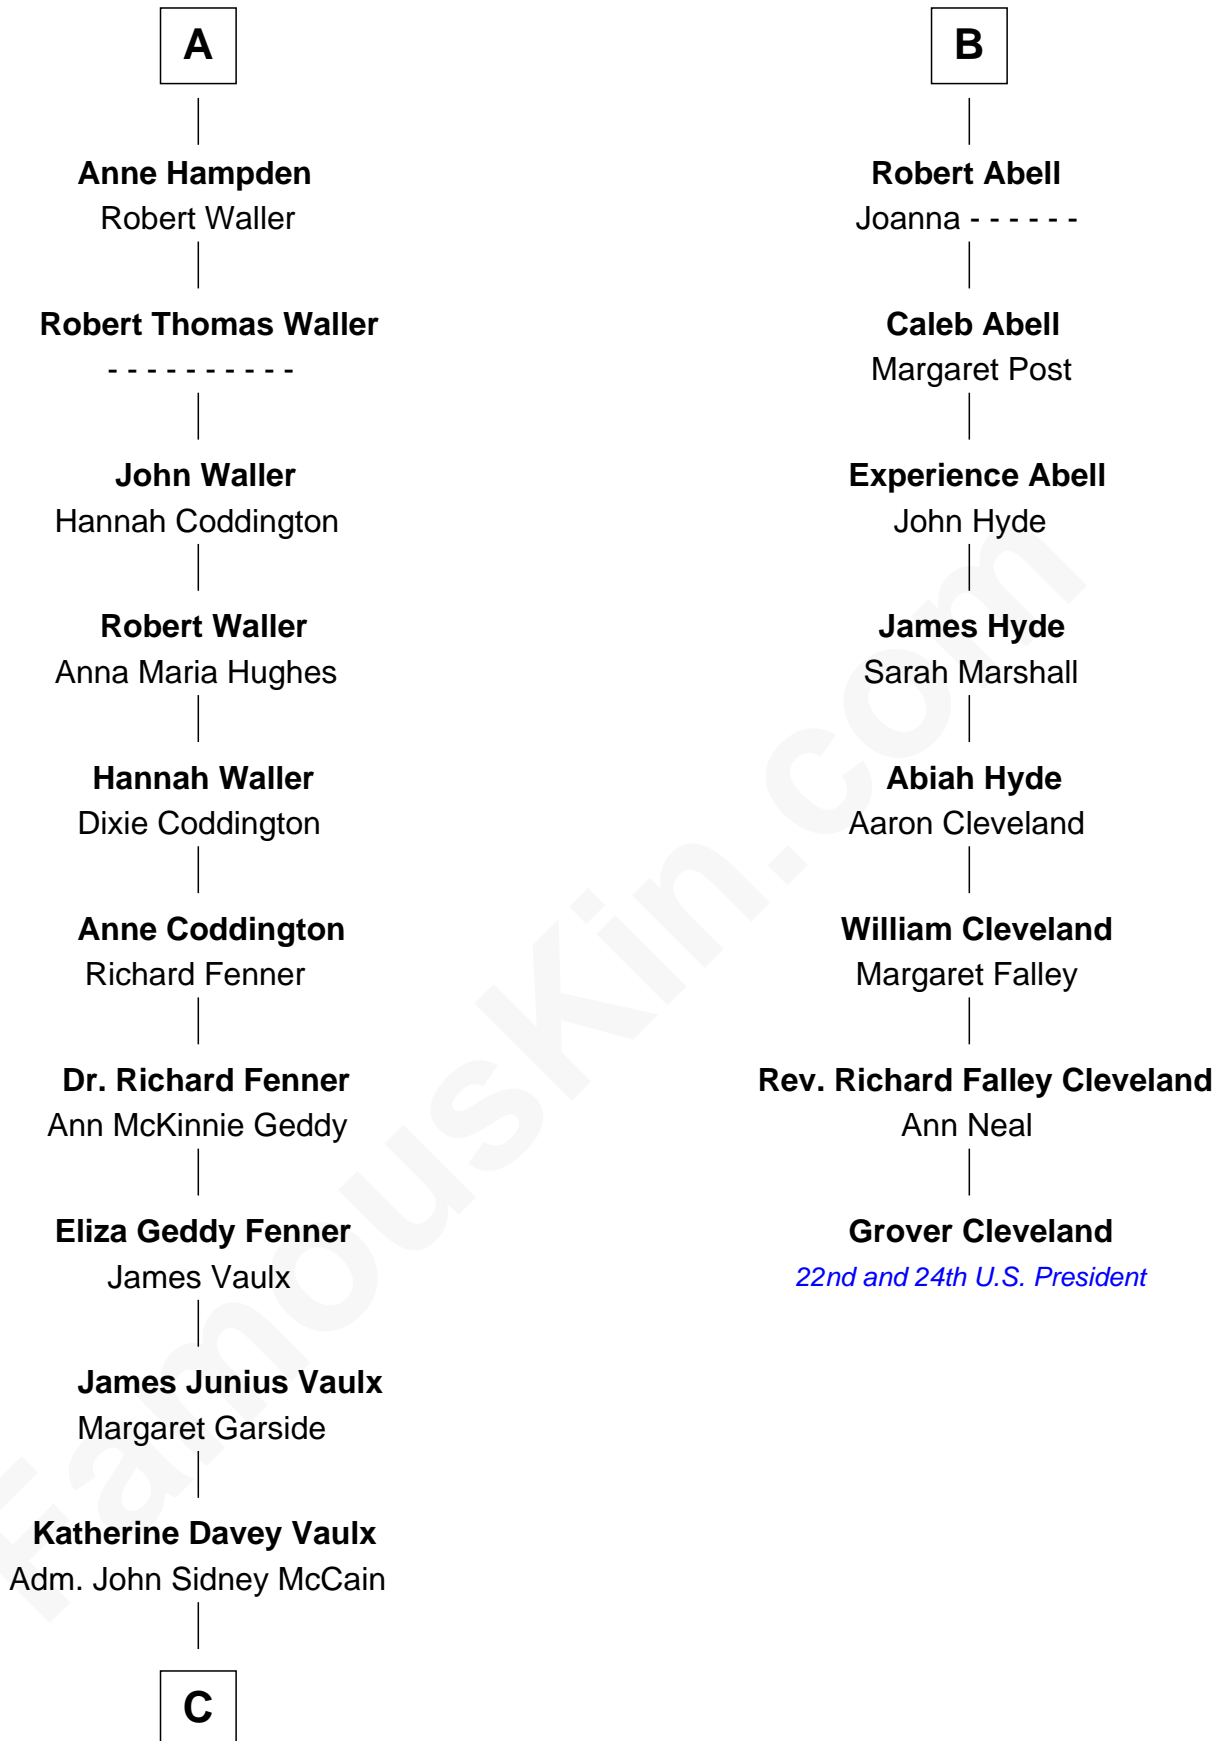

FamousKin.com Relationship Chart of

John McCain

U.S. Senator from Arizona

14th cousin 4 times removed of

Grover Cleveland

22nd and 24th U.S. President

Sir Walter Blount

Sancha de Ayala

Sir Thomas Blount

Margaret de Gresley

Sanchia Blount

Edward Langford

Alice Langford

John Stradling

Anne Stradling

Sir John Danvers

Sir John Sutton

Sir John Sutton

Elizabeth Berkeley

Jane Sutton

Thomas Mainwaring

Cecily Mainwaring

John Cotton

Sir George Cotton

Mary Onley

Richard Cotton

Mary Mainwaring

Frances Cotton

George Abell

B

FamousKin.com