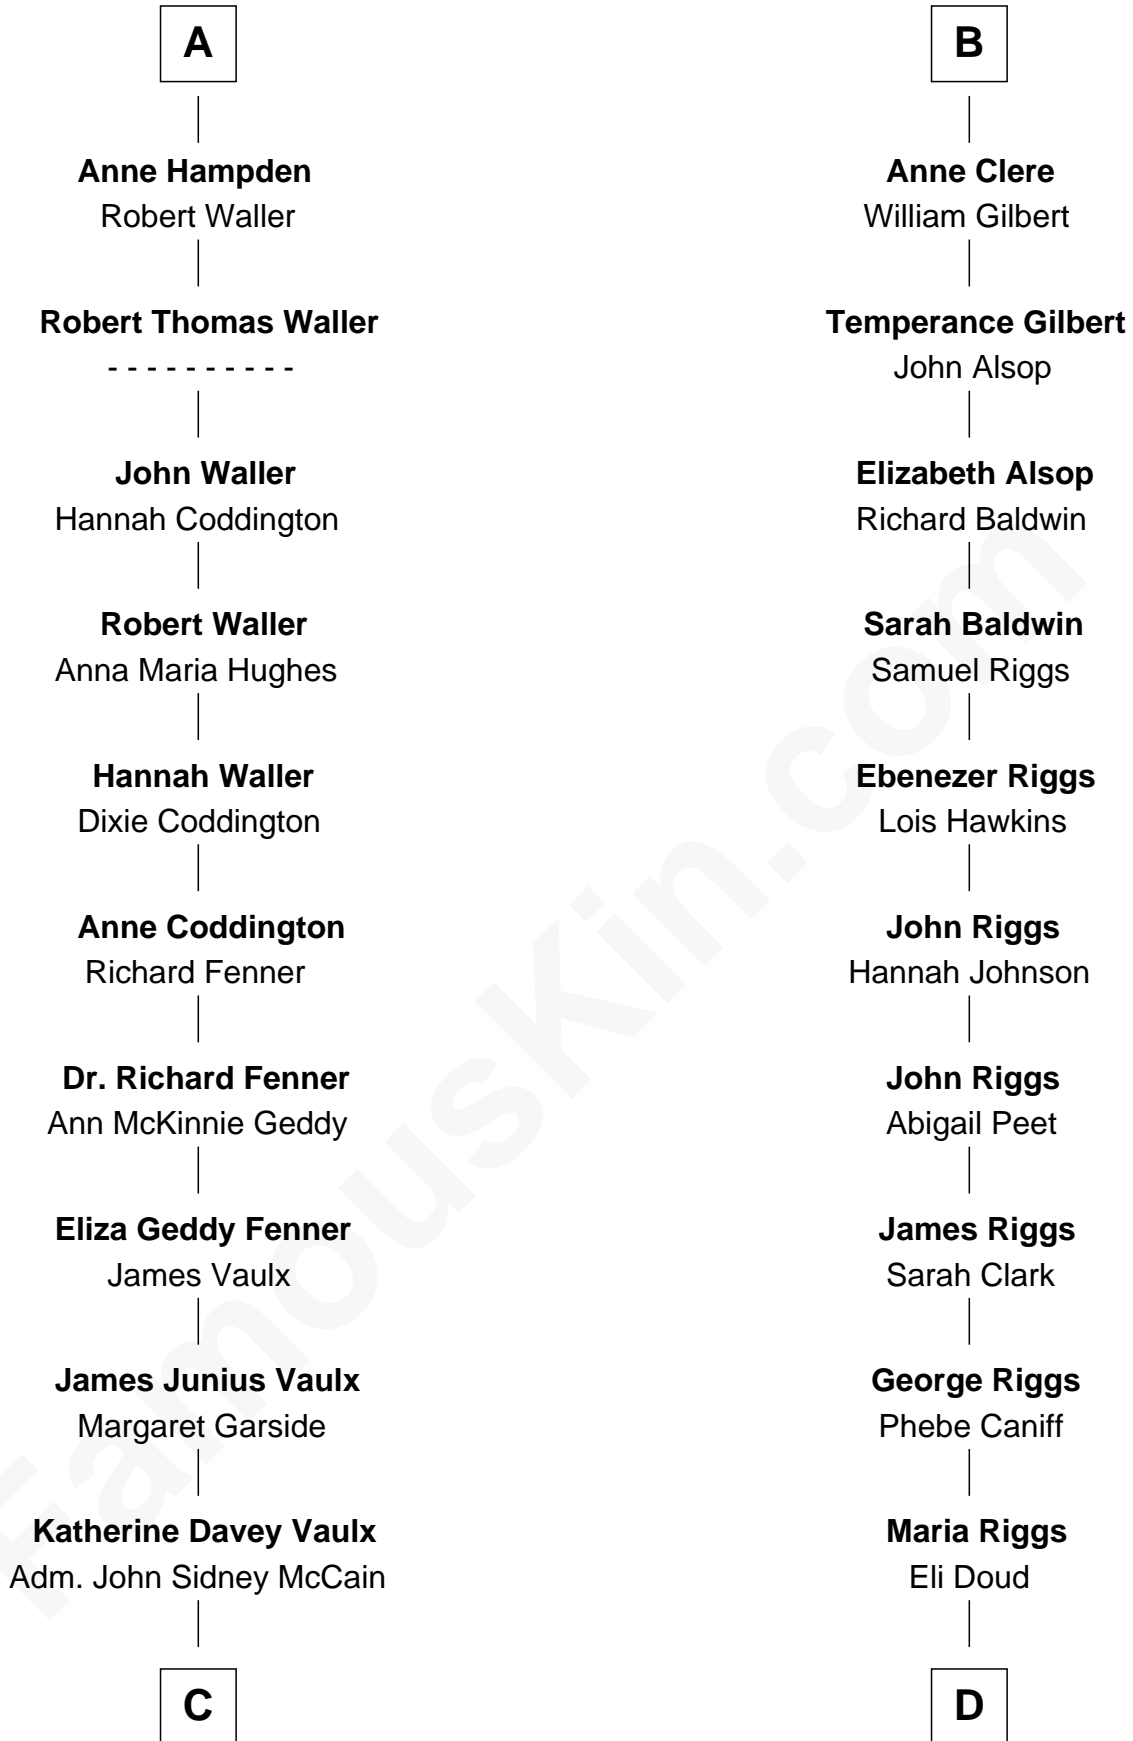

FamousKin.com

Relationship Chart of

John McCain

U.S. Senator from Arizona

18th cousin 1 time removed of

Mamie (Doud) Eisenhower

First Lady of President Dwight Eisenhower

FamousKin.com