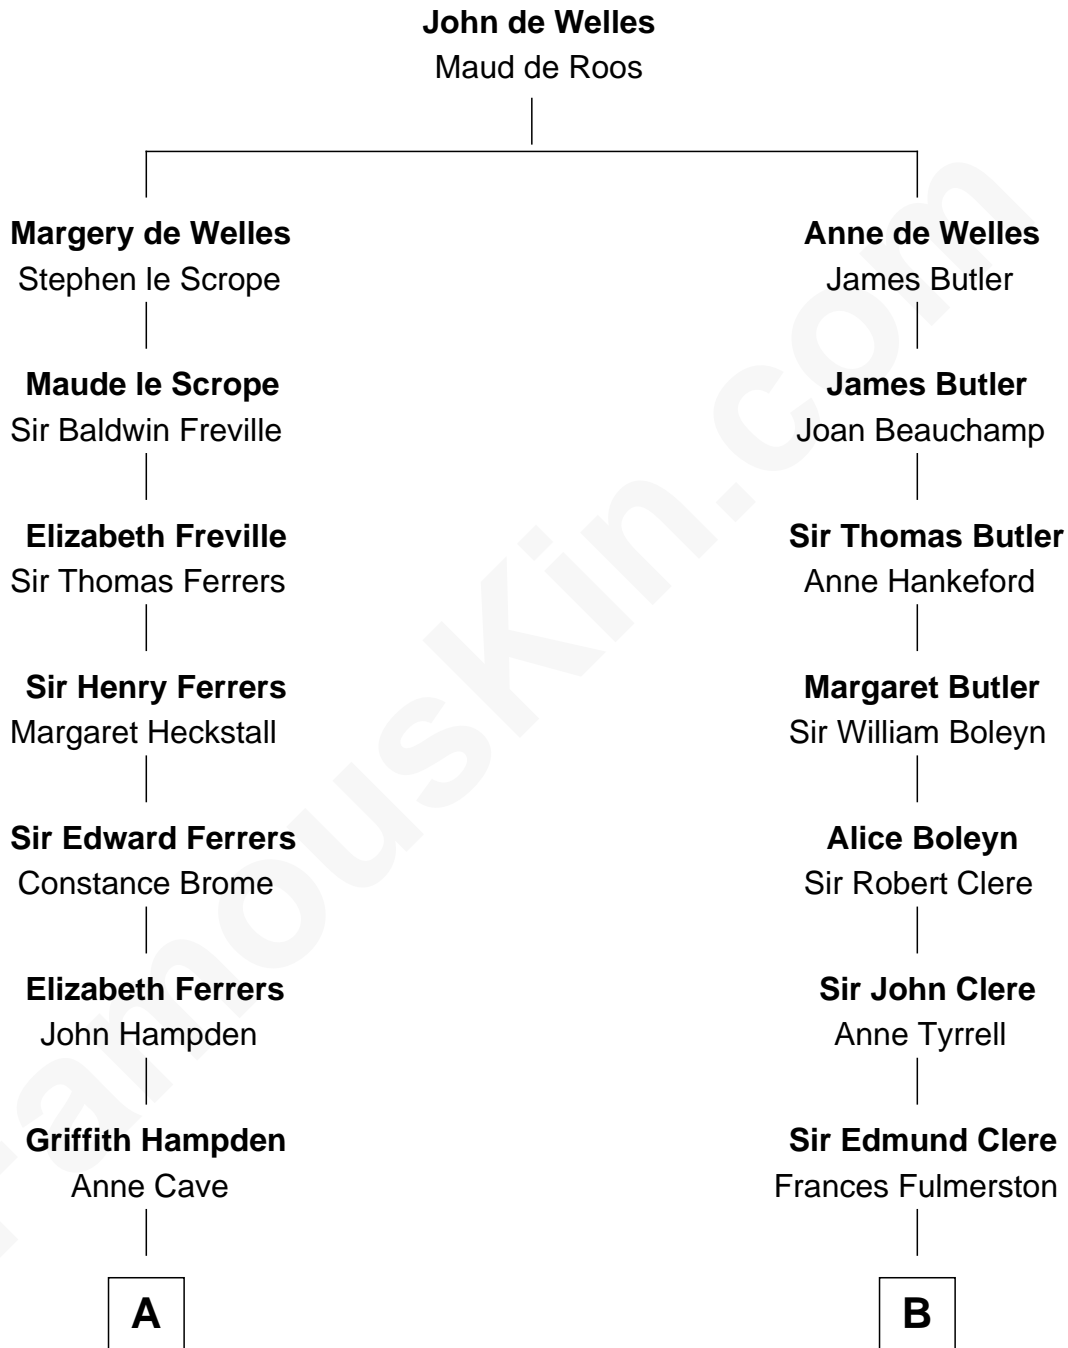

FamousKin.com

Relationship Chart of

John McCain

U.S. Senator from Arizona

18th cousin 1 time removed of

Mamie (Doud) Eisenhower

First Lady of President Dwight Eisenhower

FamousKin.com