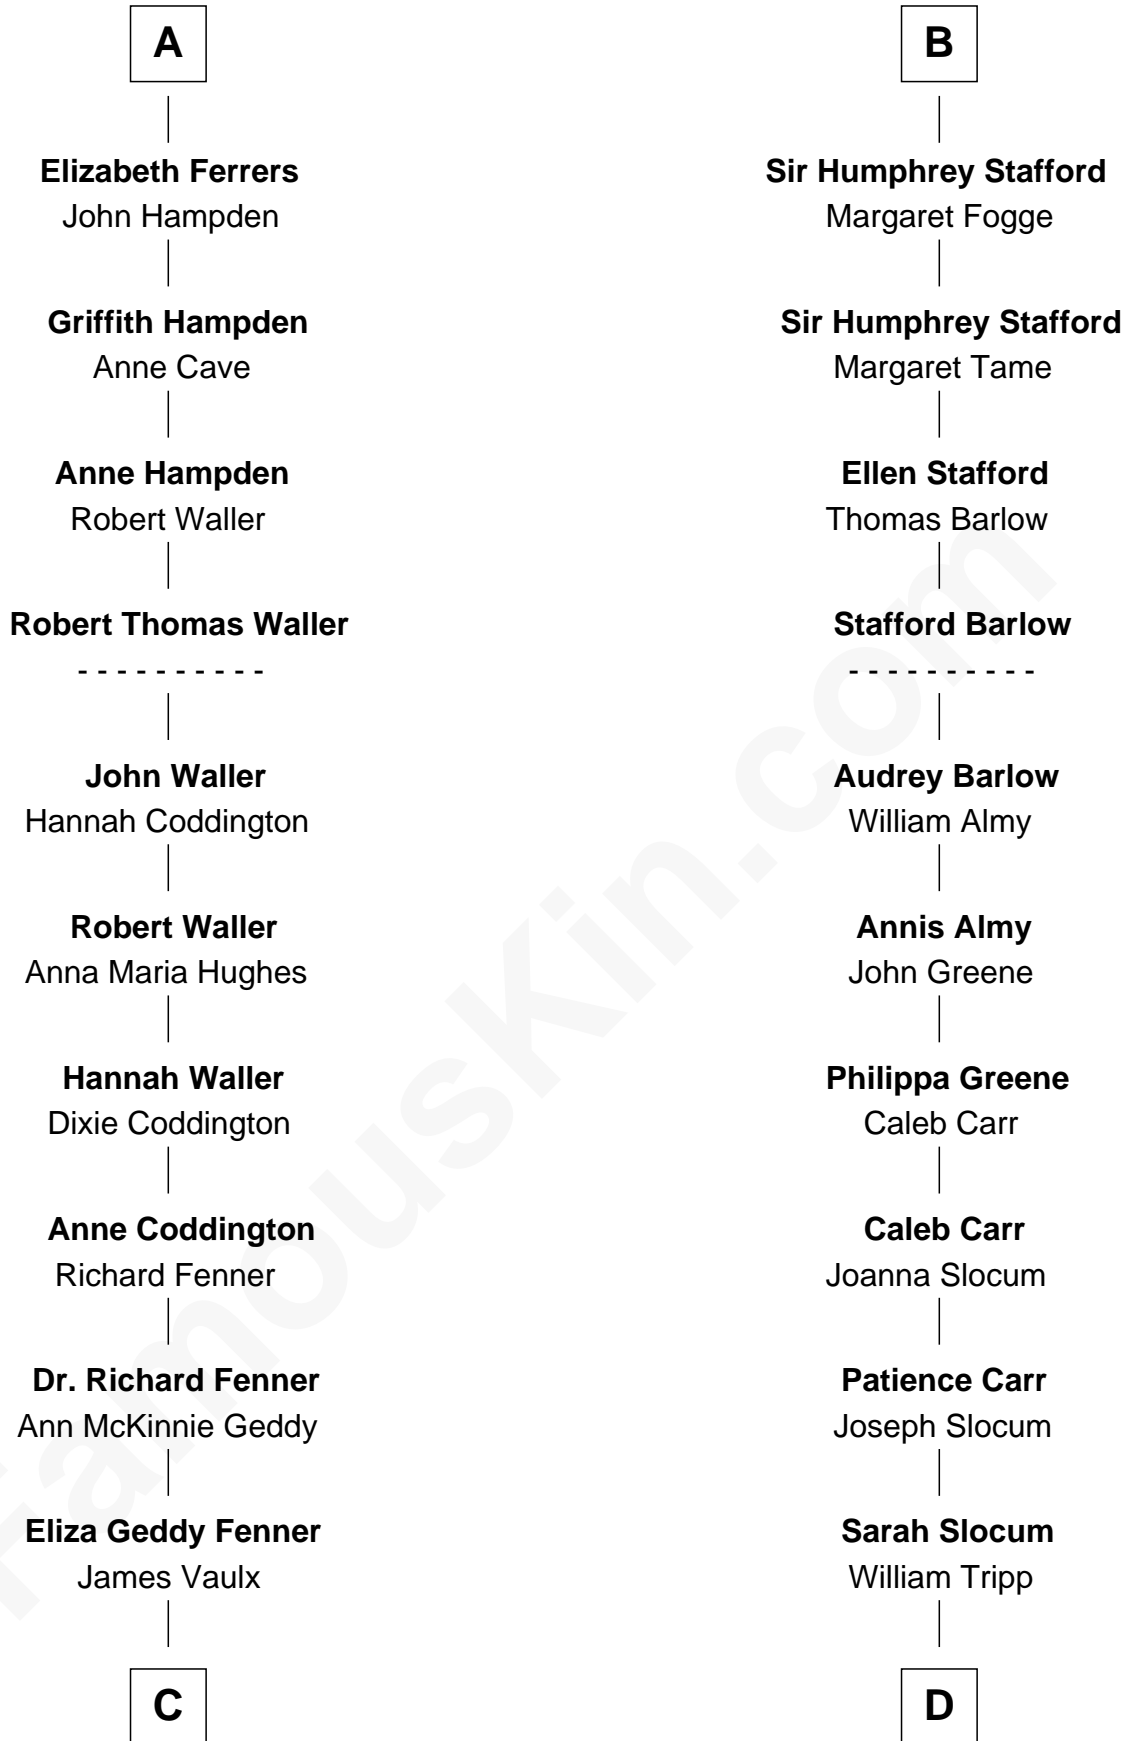

# FamousKin.com Relationship Chart of

**John McCain**

*U.S. Senator from Arizona*

20th cousin 1 time removed of

**Warren G. Harding**

*29th U.S. President*

**John de Botetourte**

Maud FitzThomas

**Thomas de Botetourte**

Joan de Somery

**John de Botetourte**

Joyce la Zouche de Mortimer

**Joyce de Botetourte**

Sir Baldwin Freville

**Sir Baldwin Freville**

Maude le Scrope

Elizabeth Burdet

**Sir Humphrey Stafford**

Eleanor Aylesbury

**Humphrey Stafford**

Katherine Fray

**B**

**C**

**James Junius Vaulx**

Margaret Garside

**Katherine Davey Vaulx**

Adm. John Sidney McCain

**Adm. John Sidney McCain**

Roberta Wright

**John McCain**

*U.S. Senator from Arizona*

**D**