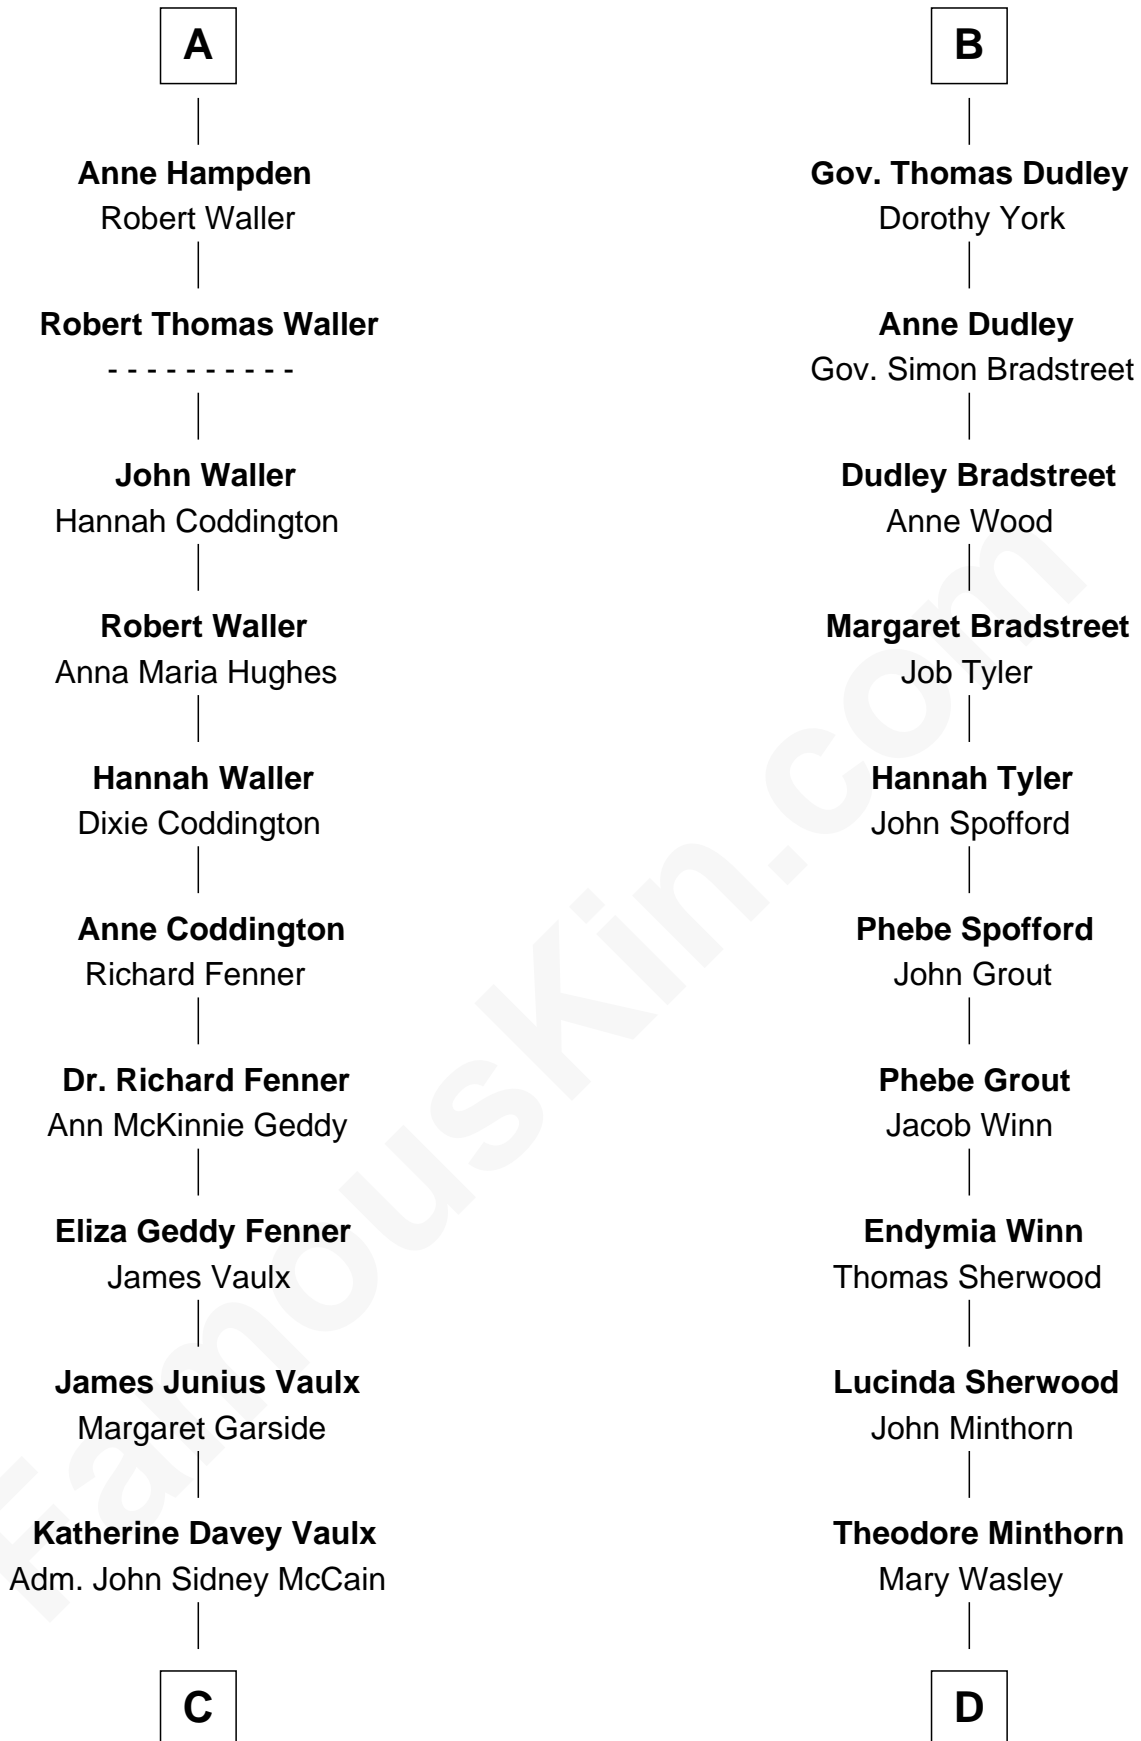

FamousKin.com Relationship Chart of

John McCain

U.S. Senator from Arizona

18th cousin of

Herbert Hoover

31st U.S. President

Sir Walter Blount

Sancha de Ayala

A

Constance Blount
Sir John Sutton

Sir John Sutton
Elizabeth Berkeley

Sir Edmund Sutton
Joyce Tiptoft

Sir Edward Sutton
Cecily Willoughby

Sir John Sutton
Cecily Grey

Sir Henry Dudley
----- Ashton

Probable

Roger Dudley
Susanna Thorne

B

C

Adm. John Sidney McCain

Roberta Wright

John McCain

U.S. Senator from Arizona

D