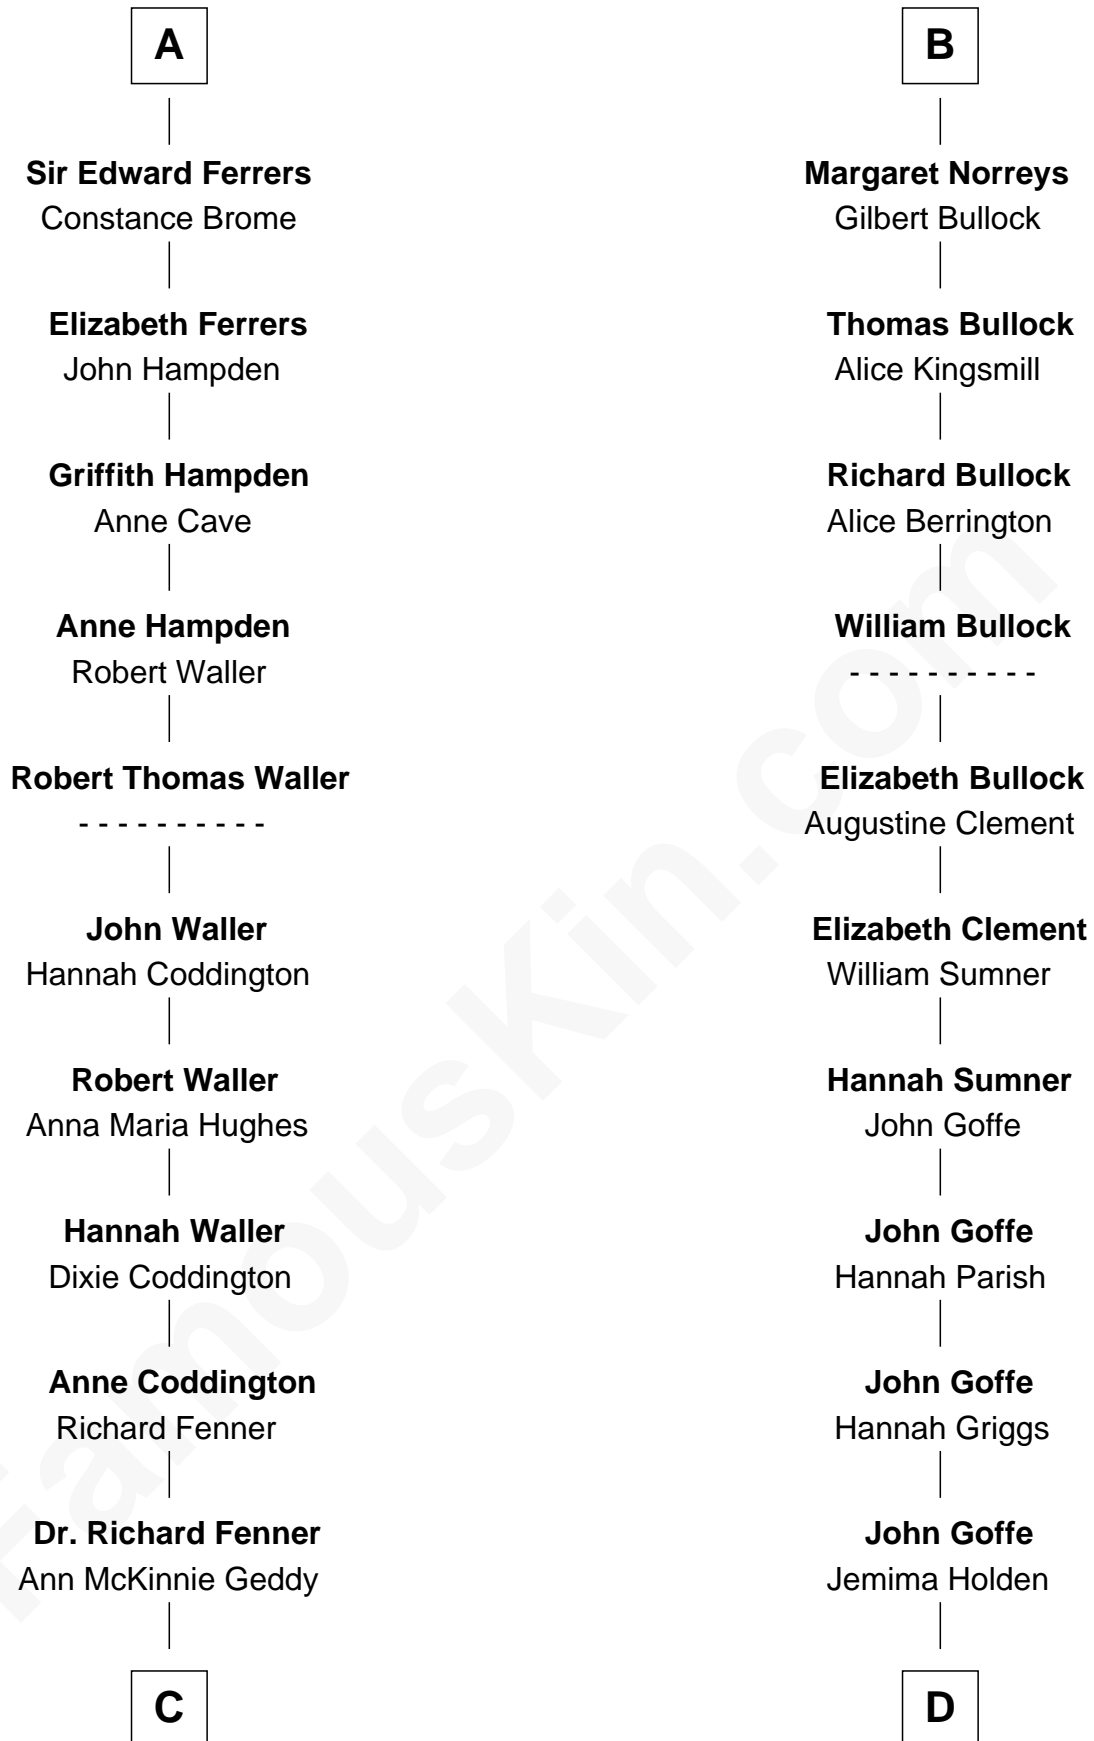

FamousKin.com Relationship Chart of

John McCain

U.S. Senator from Arizona

21st cousin of

Lou (Henry) Hoover

First Lady of President Herbert Hoover

Sir Gilbert de Clare

Joan of Acre

Sir Henry Ferrers
Margaret Heckstall

A

Eleanor de Clare
Hugh le Despencer

Isabel le Despencer
Richard Fitzalan

Sir Edmund Fitzalan
Sibyl de Montagu

Philippe Fitzalan
Sir Richard Sergeaux

Alice Sergeaux
Sir Richard de Vere

Sir John de Vere
Elizabeth Howard

Joan de Vere
Sir William Norreys

B

C

Eliza Geddy Fenner

James Vaulx

James Junius Vaulx

Margaret Garside