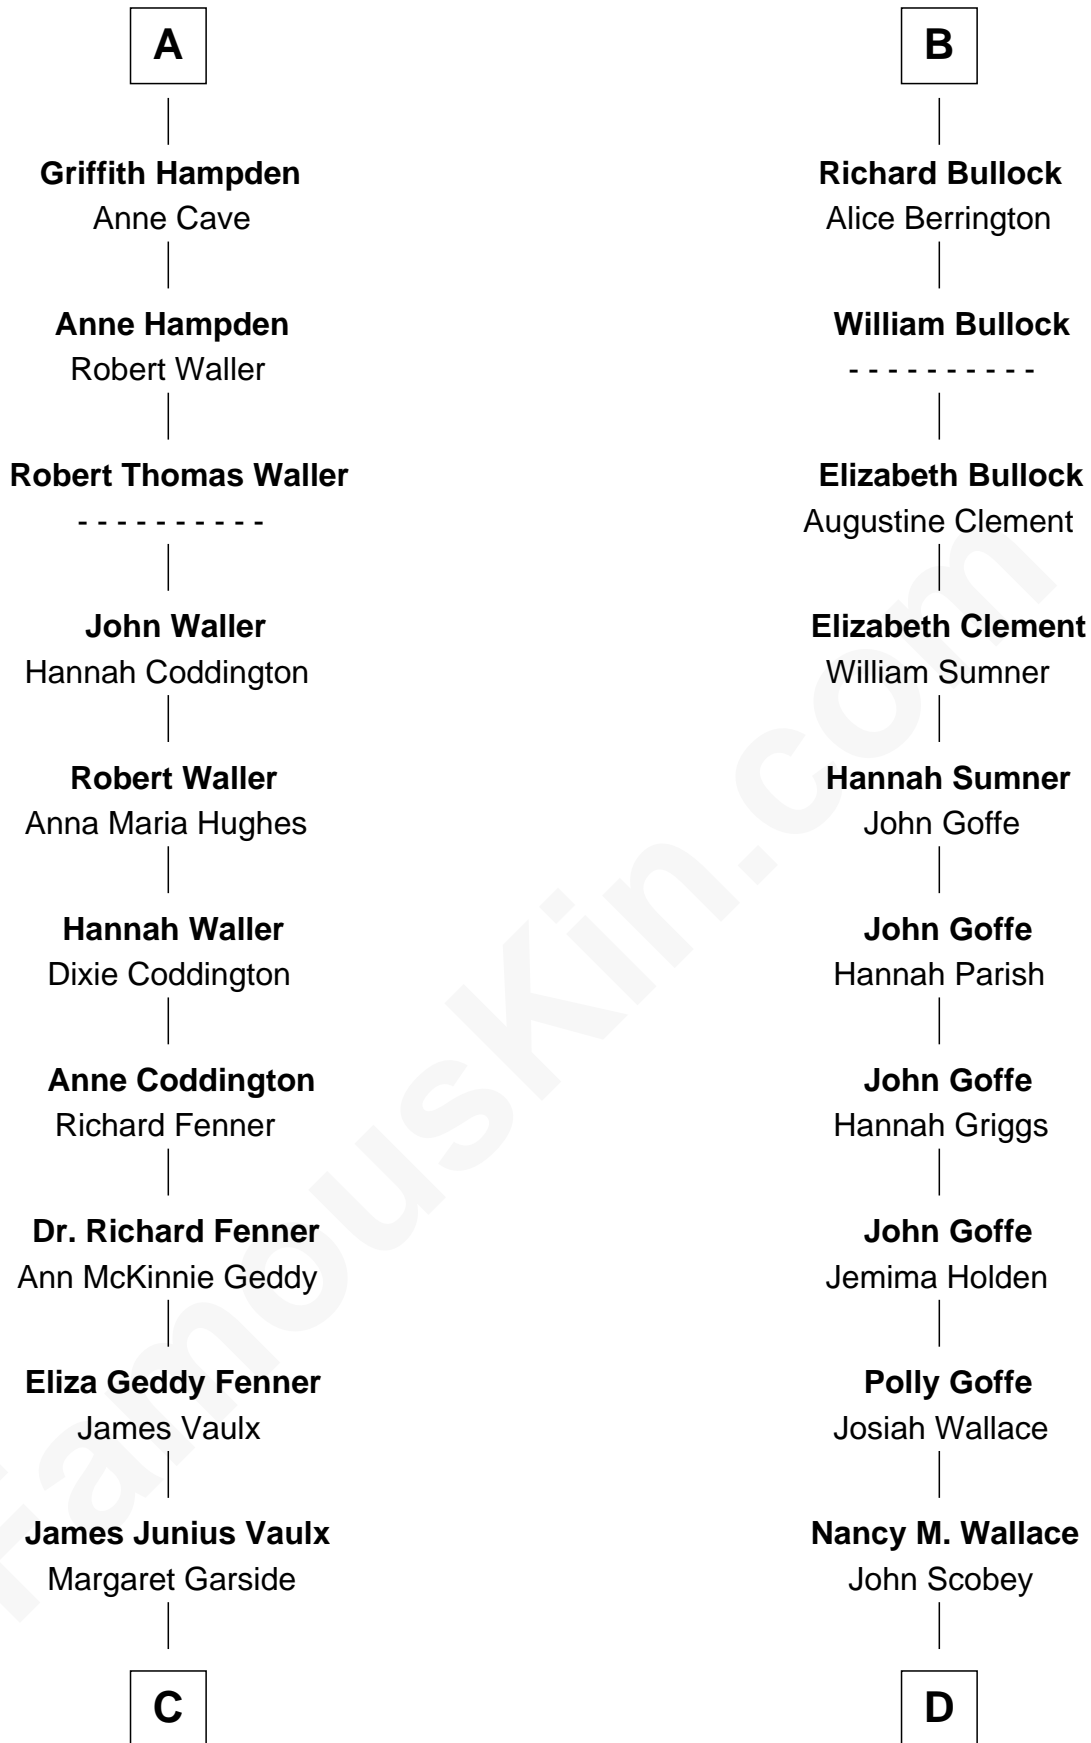

FamousKin.com Relationship Chart of

John McCain

U.S. Senator from Arizona

19th cousin of

Lou (Henry) Hoover

First Lady of President Herbert Hoover

Sir John Howard

Alice de Bois

A

Sir Robert Howard
Margaret de Scales

Sir John Howard
Margaret de Plaiz

Sir John Howard
Joan Walton

Elizabeth Howard
Sir John de Vere

Joan de Vere
Sir William Norreys

Margaret Norreys
Gilbert Bullock

Thomas Bullock
Alice Kingsmill

B

C

Katherine Davey Vault
Adm. John Sidney McCain

Adm. John Sidney McCain
Roberta Wright

John McCain
U.S. Senator from Arizona

D

Philomelia Sophia Scobey
Phineas Weed

Florence Ida Weed
Charles Delano Henry