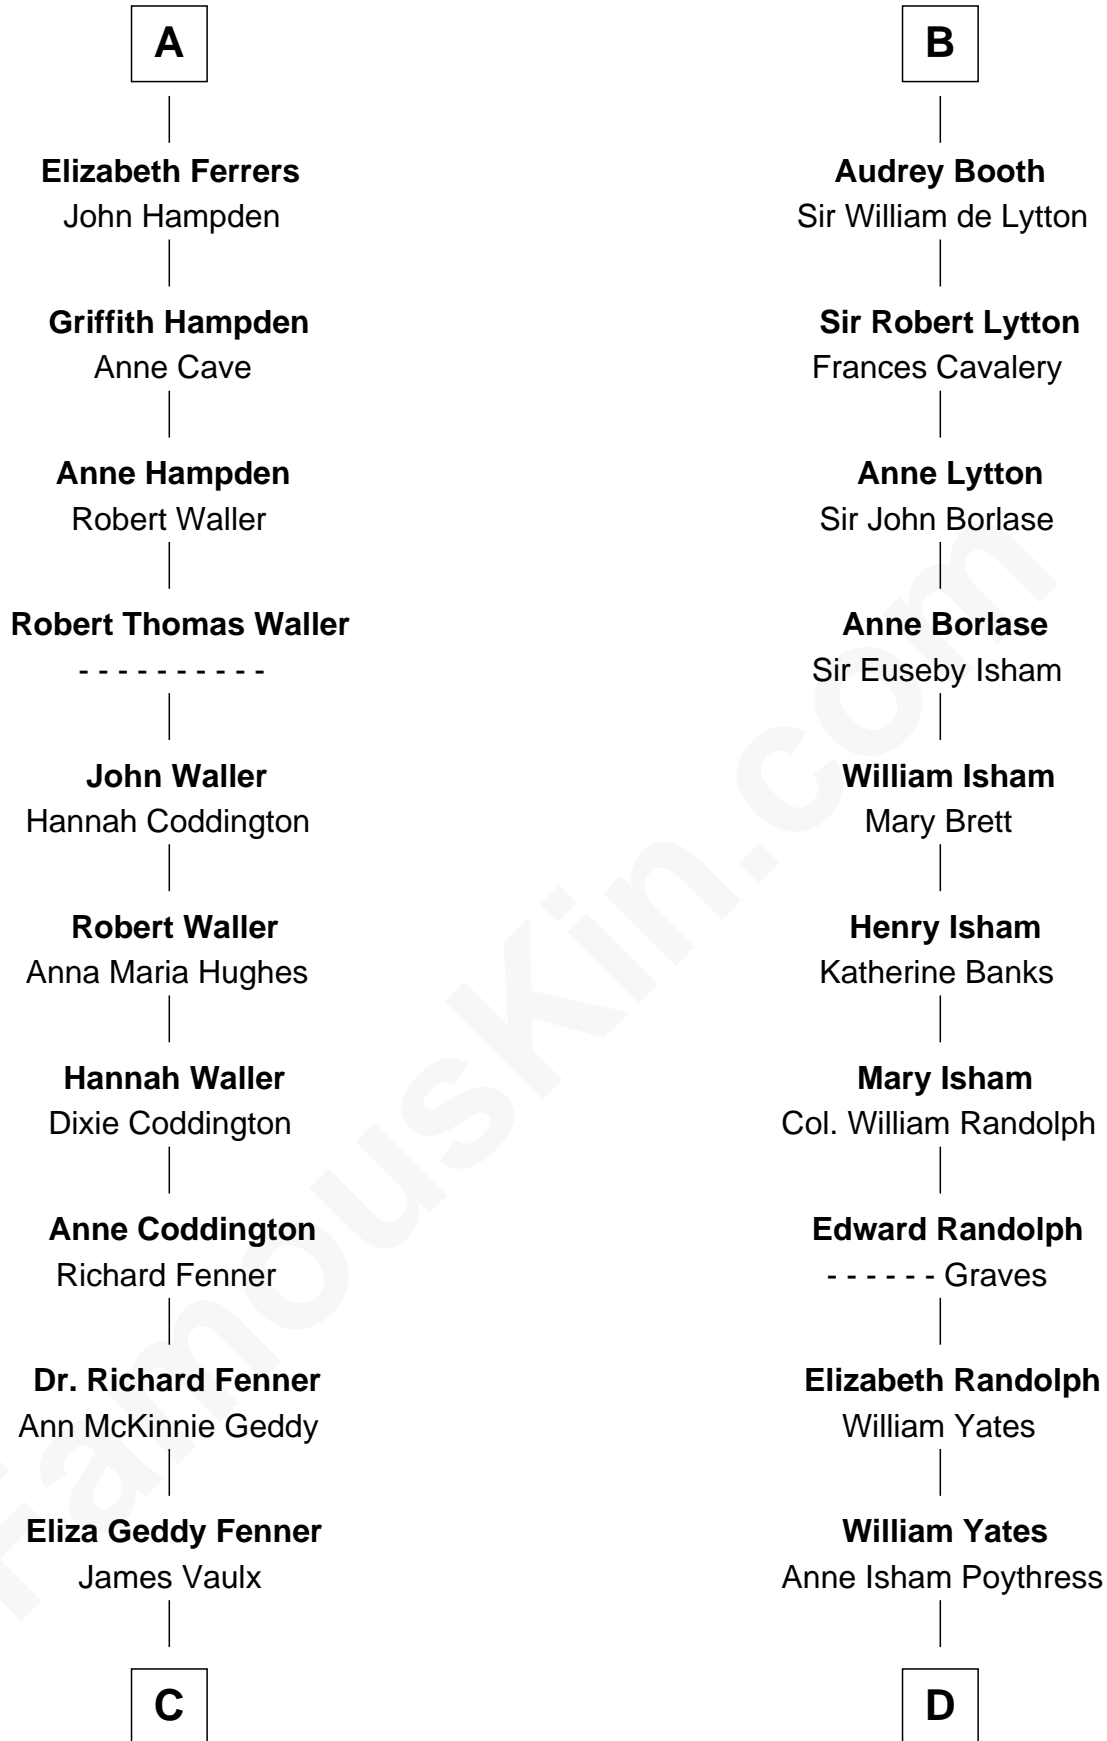

FamousKin.com Relationship Chart of

John McCain

U.S. Senator from Arizona

19th cousin 1 time removed of

William Fishback

17th Governor of Arkansas

William de Ros
Maude de Vaux

Sir William de Ros
Margery de Badlesmere

A

Agnes de Ros
Pain de Tibetot

Sir John de Tibetot
Margaret de Badlesmere

Sir Robert de Tibetot
Margaret Deincourt

Elizabeth de Tibetot
Sir Philip le Despencer

Margery Despencer
Sir Roger Wentworth

Margaret Wentworth
Sir William Hopton

Margaret Hopton
Sir Philip Booth

B

C

James Junius Vaulx

Margaret Garside

Katherine Davey Vaulx

Adm. John Sidney McCain

Adm. John Sidney McCain