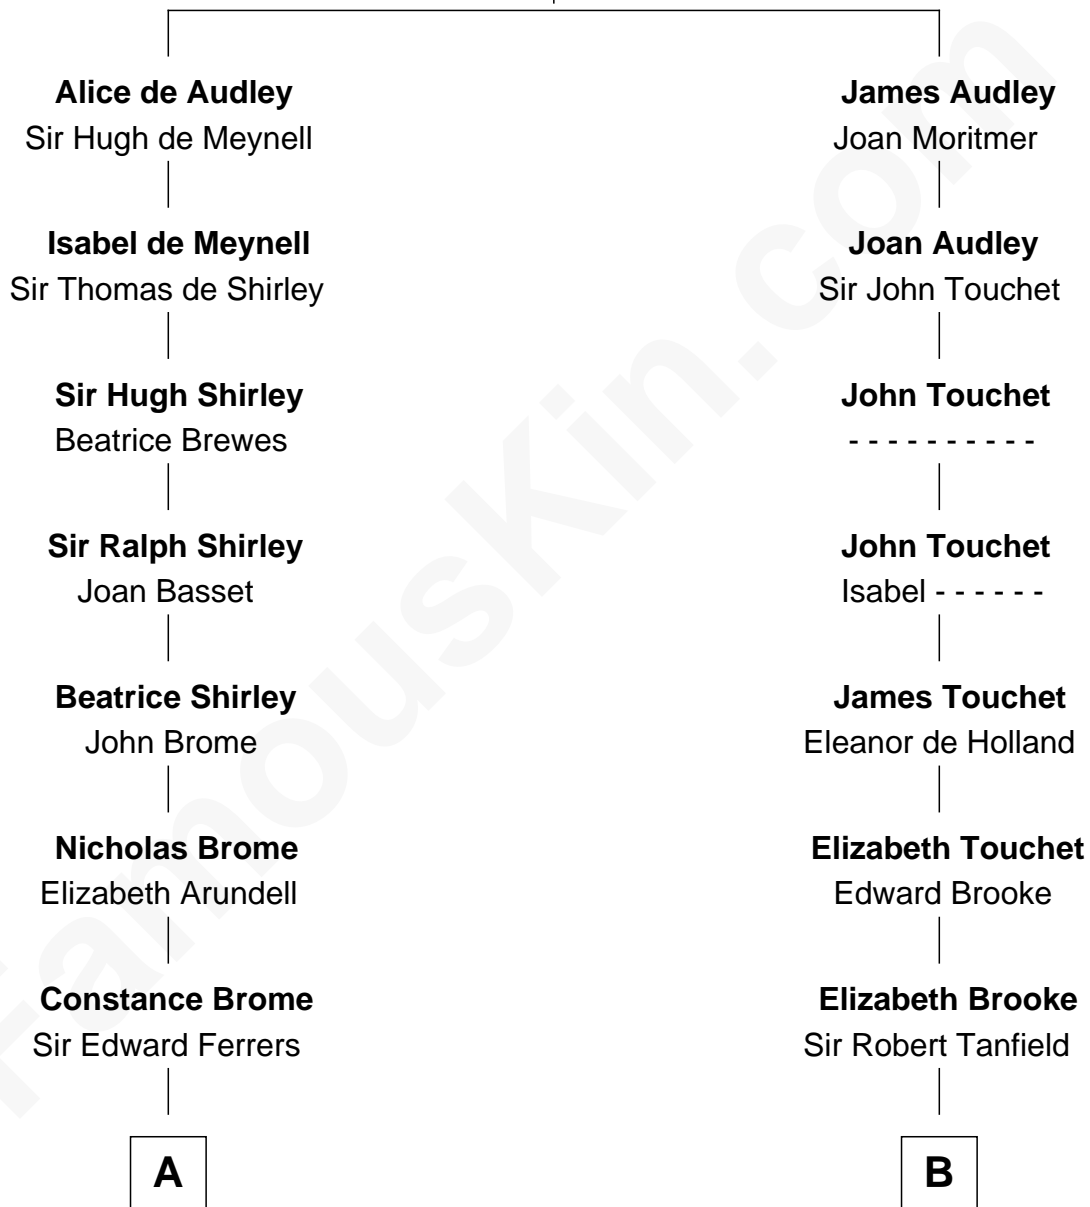

FamousKin.com Relationship Chart of

John McCain

U.S. Senator from Arizona

20th cousin of

William Fishback

17th Governor of Arkansas

Sir Nicholas Audley

Joan Martin

C

James Junius Vaulx

Margaret Garside

Katherine Davey Vaulx

Adm. John Sidney McCain

Adm. John Sidney McCain

Roberta Wright

John McCain

U.S. Senator from Arizona

D

William Yates

Anne Isham Poythress

Benjamin Poythress Yates

Elizabeth Frances Stith

Sophia Ann Yates

Frederick Fishback