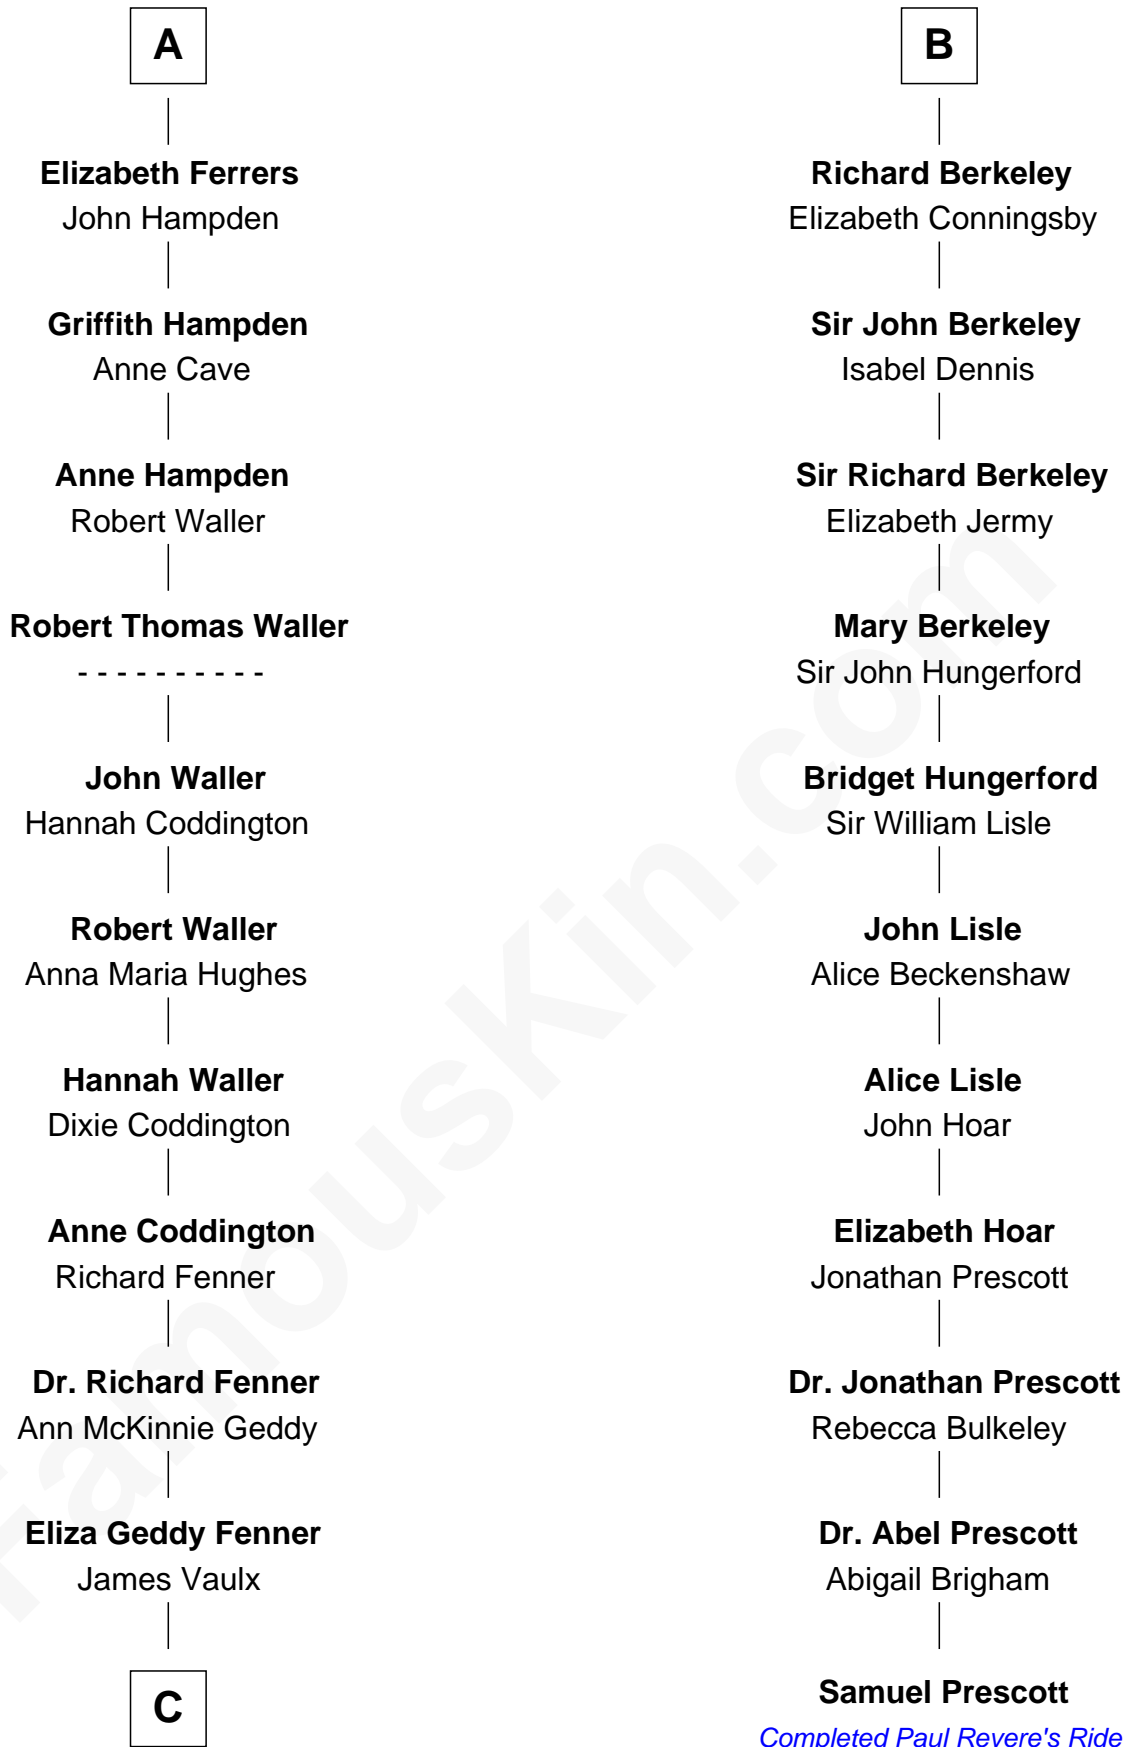

FamousKin.com Relationship Chart of

John McCain

U.S. Senator from Arizona

17th cousin 3 times removed of

Samuel Prescott

Completed Paul Revere's Midnight Ride

C

James Junius Vaulx

Margaret Garside

Katherine Davey Vaulx

Adm. John Sidney McCain

Adm. John Sidney McCain

Roberta Wright

John McCain

U.S. Senator from Arizona

FamousKin.com