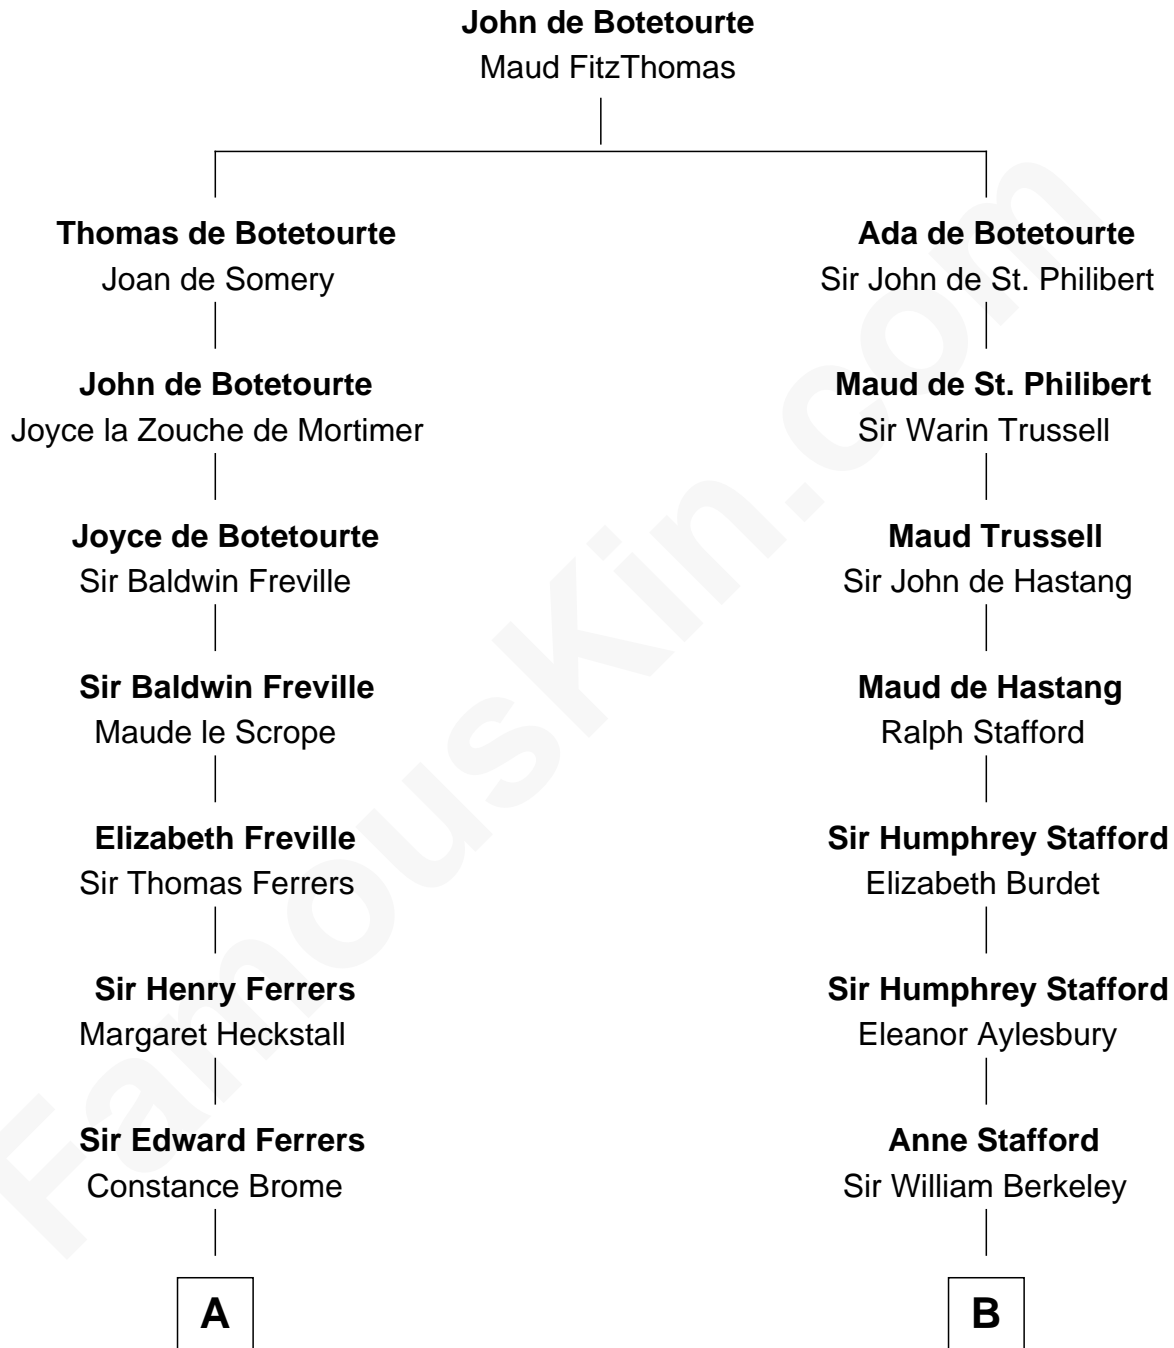

FamousKin.com Relationship Chart of

John McCain

U.S. Senator from Arizona

17th cousin 3 times removed of

Samuel Prescott

Completed Paul Revere's Midnight Ride

C

James Junius Vaulx

Margaret Garside

Katherine Davey Vaulx

Adm. John Sidney McCain

Adm. John Sidney McCain

Roberta Wright

John McCain

U.S. Senator from Arizona

FamousKin.com